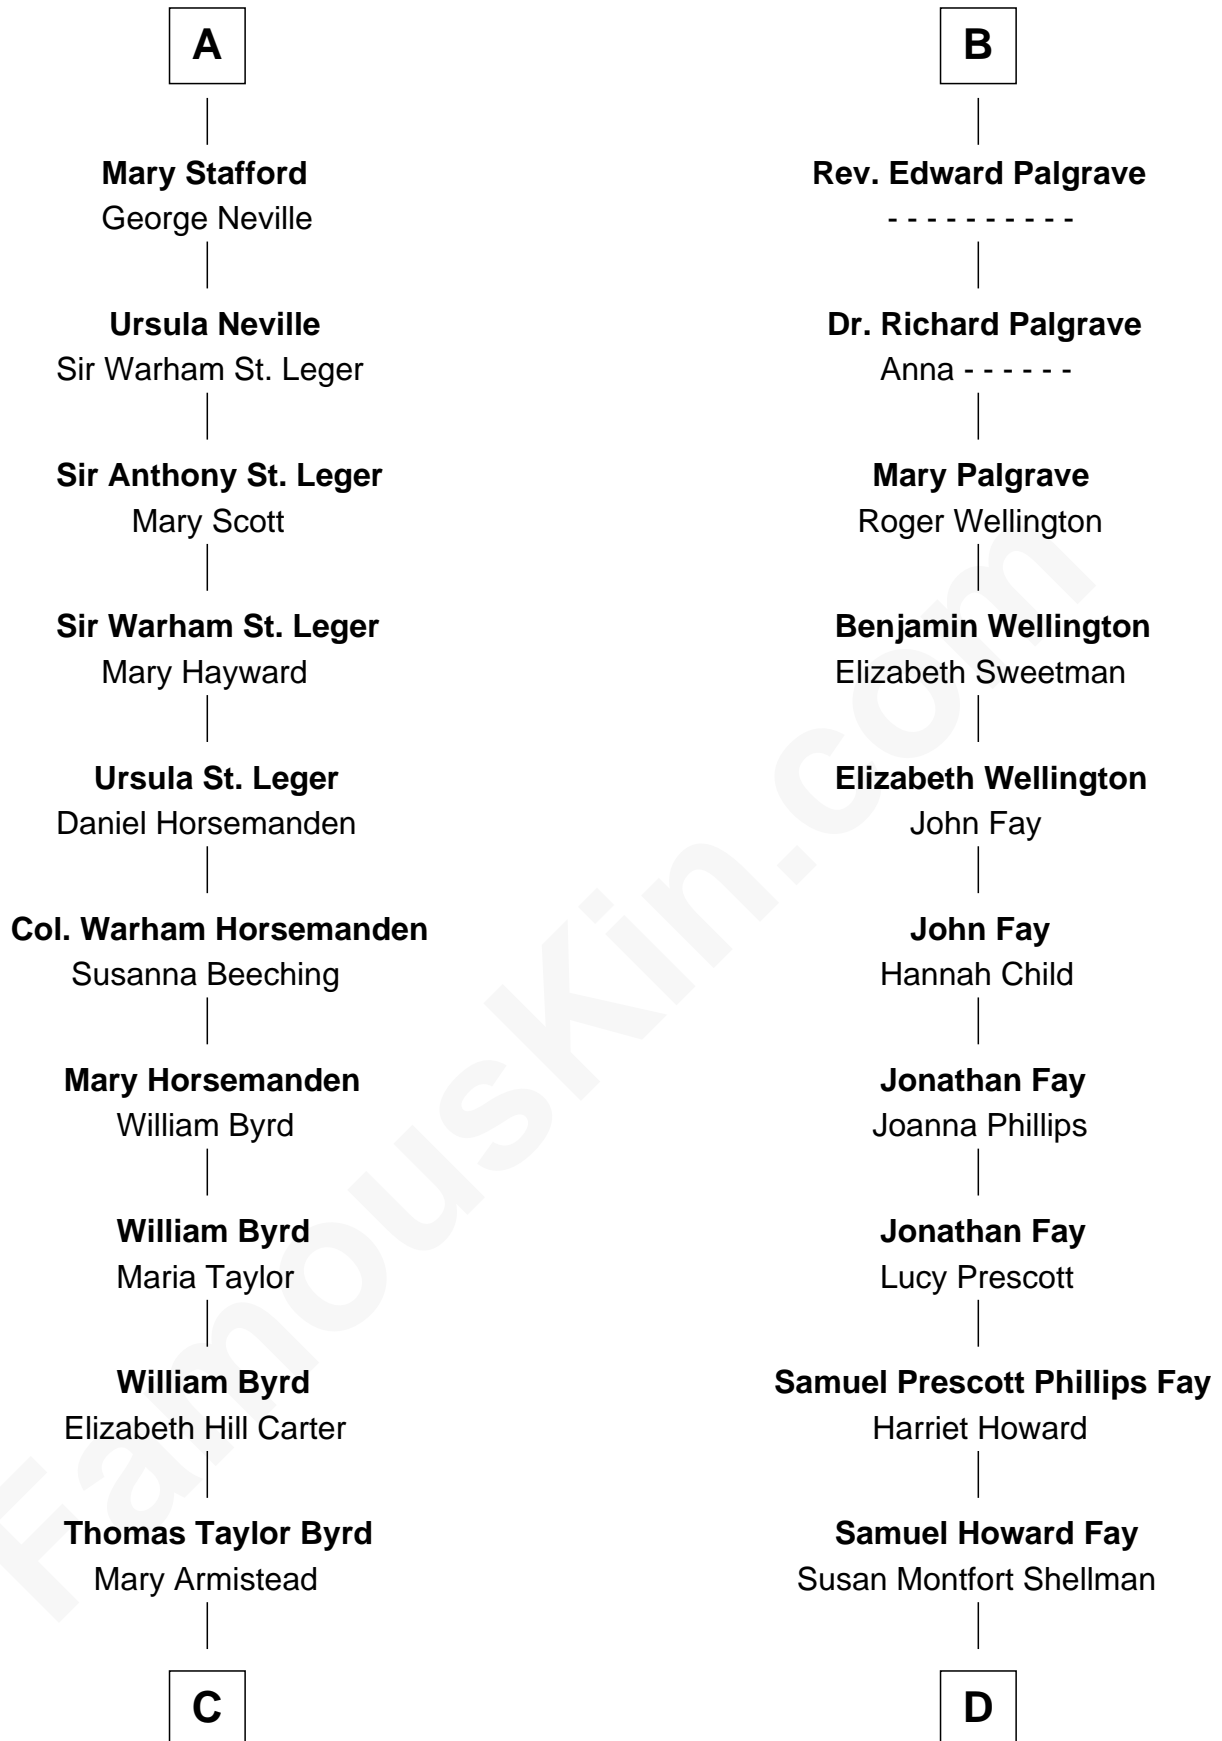

FamousKin.com Relationship Chart of

Harry F. Byrd

50th Governor of Virginia

20th cousin 1 time removed of

Jeb Bush

43rd Governor of Florida

Elizabeth de Badlesmere

with husband
Sir Edmund Mortimer

with husband
Sir William de Bohun

Sir Roger de Mortimer
Philippa de Montagu

Elizabeth de Bohun
Sir Richard Fitzalan

Edmund Mortimer
Philippa Plantagenet

Elizabeth Fitzalan
Sir Robert Goushill

Elizabeth Mortimer
Sir Henry Percy

Elizabeth Goushill
Sir Robert Wingfield

Sir Henry Percy
Eleanor Neville

Elizabeth Wingfield
Sir William Brandon

Sir Henry Percy
Eleanor Poynings

Eleanor Brandon
John Glemham

Henry Percy
Maud Herbert

Anne Glemham
Henry Palgrave

Eleanor Percy
Edward Stafford

Thomas Palgrave
Alice Gunton

A

B

C

Richard Evelyn Byrd

Anne Harrison

Col. William Byrd
Jane Meriwether Rivers