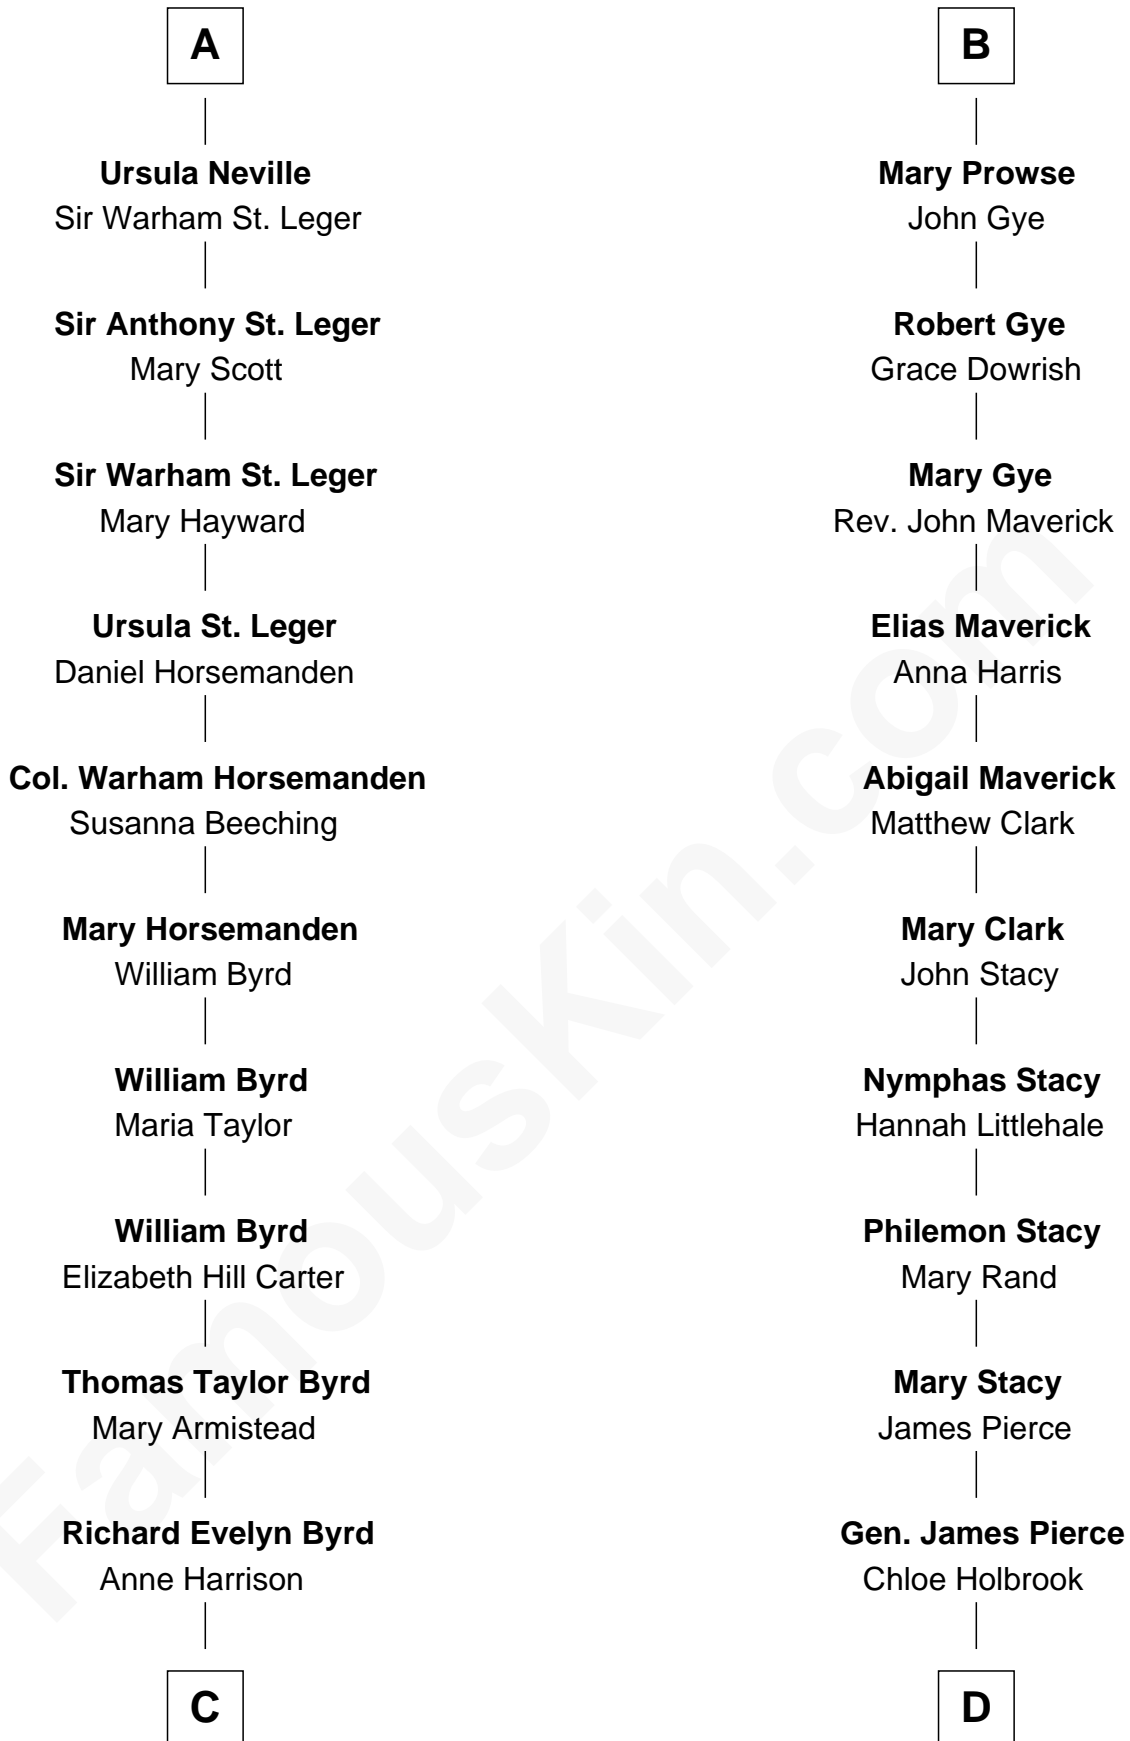

# FamousKin.com Relationship Chart of

**Harry F. Byrd**

*50th Governor of Virginia*

19th cousin 2 times removed of

**Jeb Bush**

*43rd Governor of Florida*

**Sir Maurice de Berkeley**

Eve la Zouche

John Maltravers

**Sir John Maltravers**

Gwenthin - - - - -

**Eleanor Maltravers**

John Fitzalan

**Joan Fitzalan**

Sir William Echyngam

**Joan Echyngam**

Sir John Bayntun

**Henry Bayntun**

- - - - -

**Jane Bayntun**

Thomas Prowse

**B**

**C**

**Col. William Byrd**  
Jane Meriwether Rivers

**Richard Evelyn Byrd**  
Eleanor Bolling Flood

**Harry F. Byrd**  
*50th Governor of Virginia*

**D**

**Jonas James Pierce**  
Kate Pritzel

**Scott Pierce**  
Mabel Marvin

**Marvin Pierce**  
Pauline Robinson