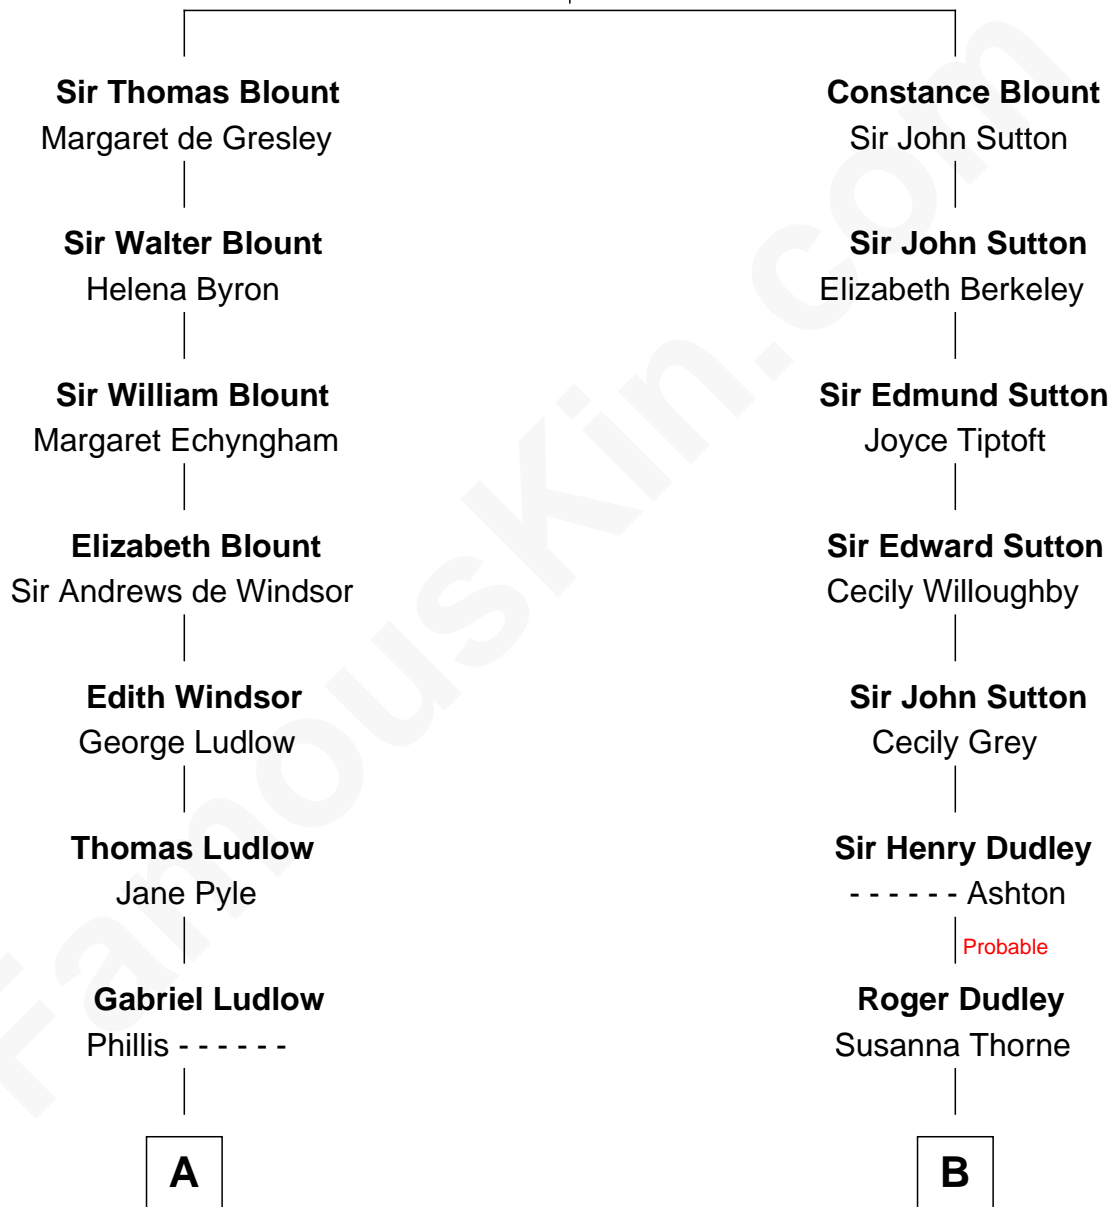

# FamousKin.com Relationship Chart of

**Harry F. Byrd**

*50th Governor of Virginia*

15th cousin 5 times removed of

**Paget Brewster**

*TV Actress*

**Sir Walter Blount**

Sancha de Ayala

**C**

**Donald Mitchell Ryerson**

Isabelle McGenniss

**Joan Ryerson**

George Washington Wales Brewster

**Galen Brewster**

Hathaway Tew

**Paget Brewster**