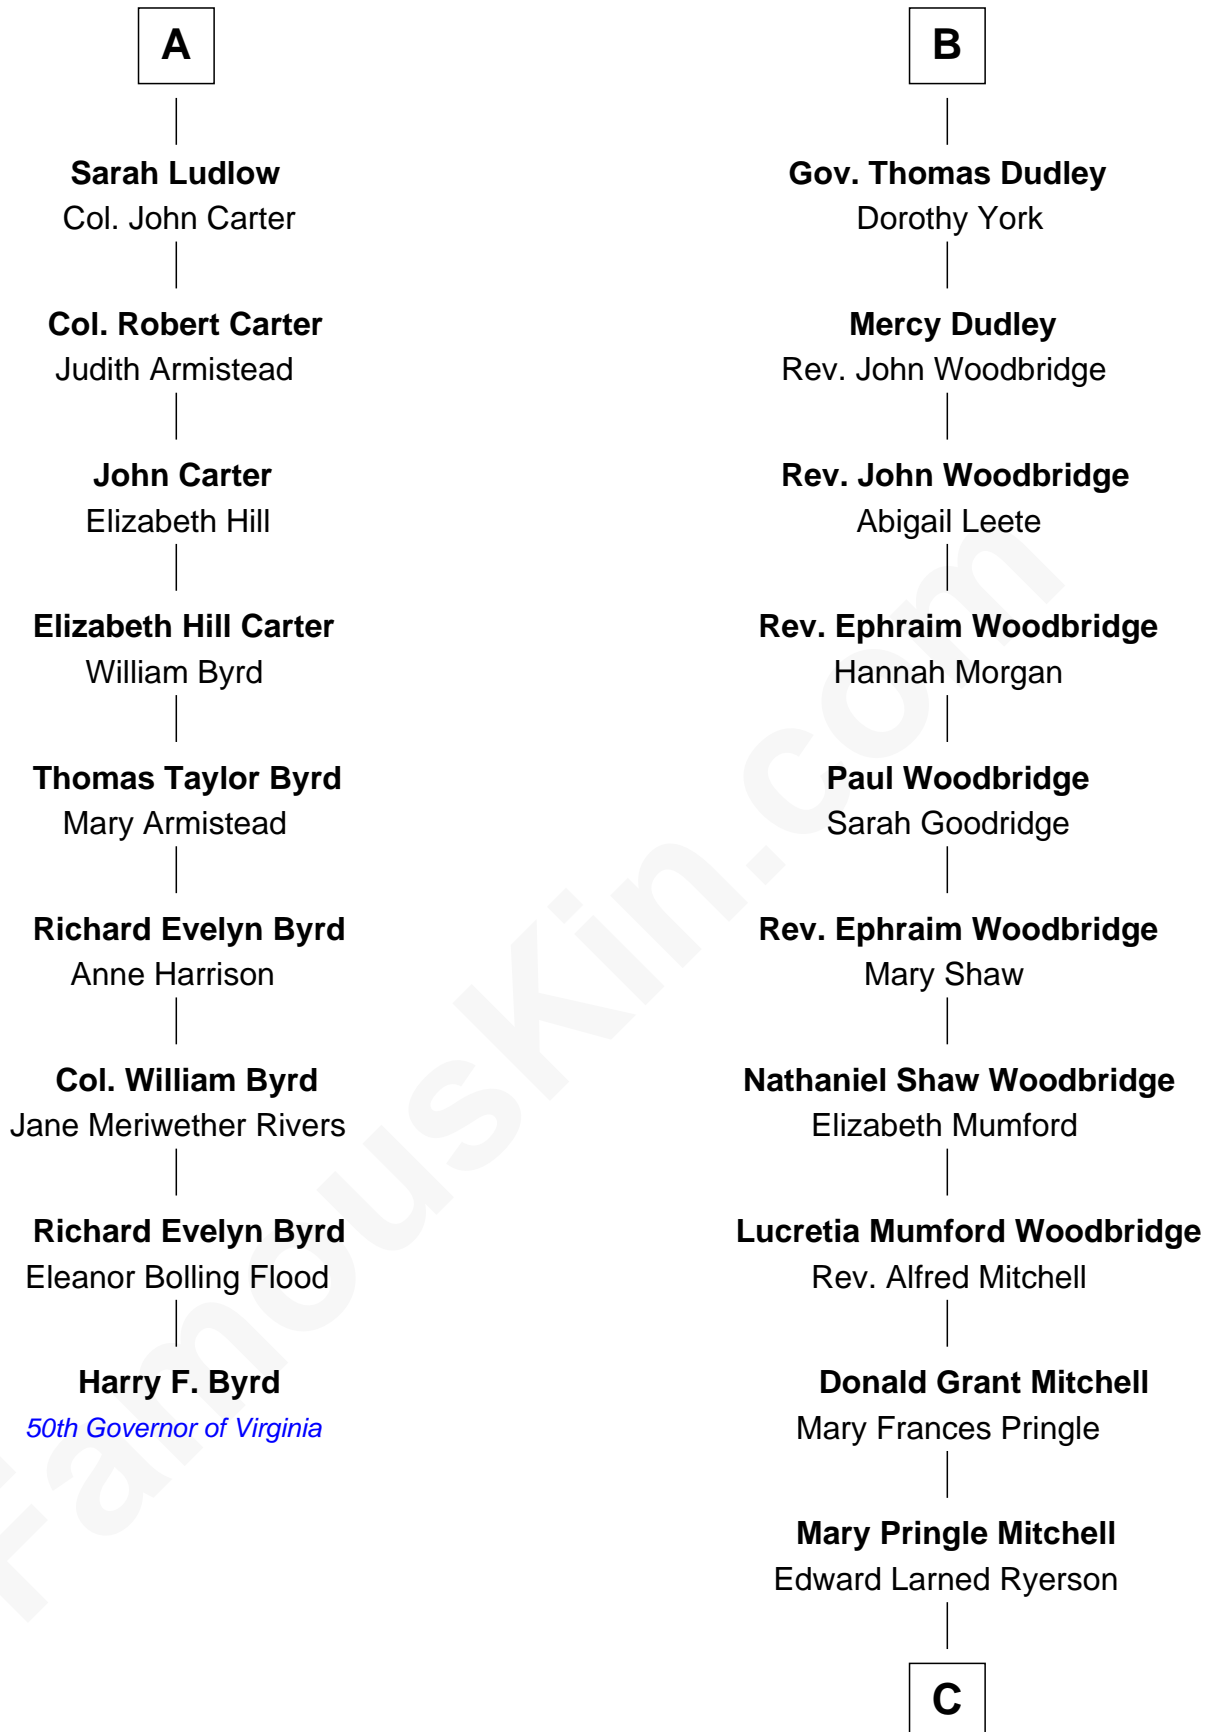

# FamousKin.com Relationship Chart of

**Harry F. Byrd**

*50th Governor of Virginia*

15th cousin 5 times removed of

**Paget Brewster**

*TV Actress*

**Sir Walter Blount**

Sancha de Ayala

**C**

**Donald Mitchell Ryerson**

Isabelle McGenniss

**Joan Ryerson**

George Washington Wales Brewster

**Galen Brewster**

Hathaway Tew

**Paget Brewster**