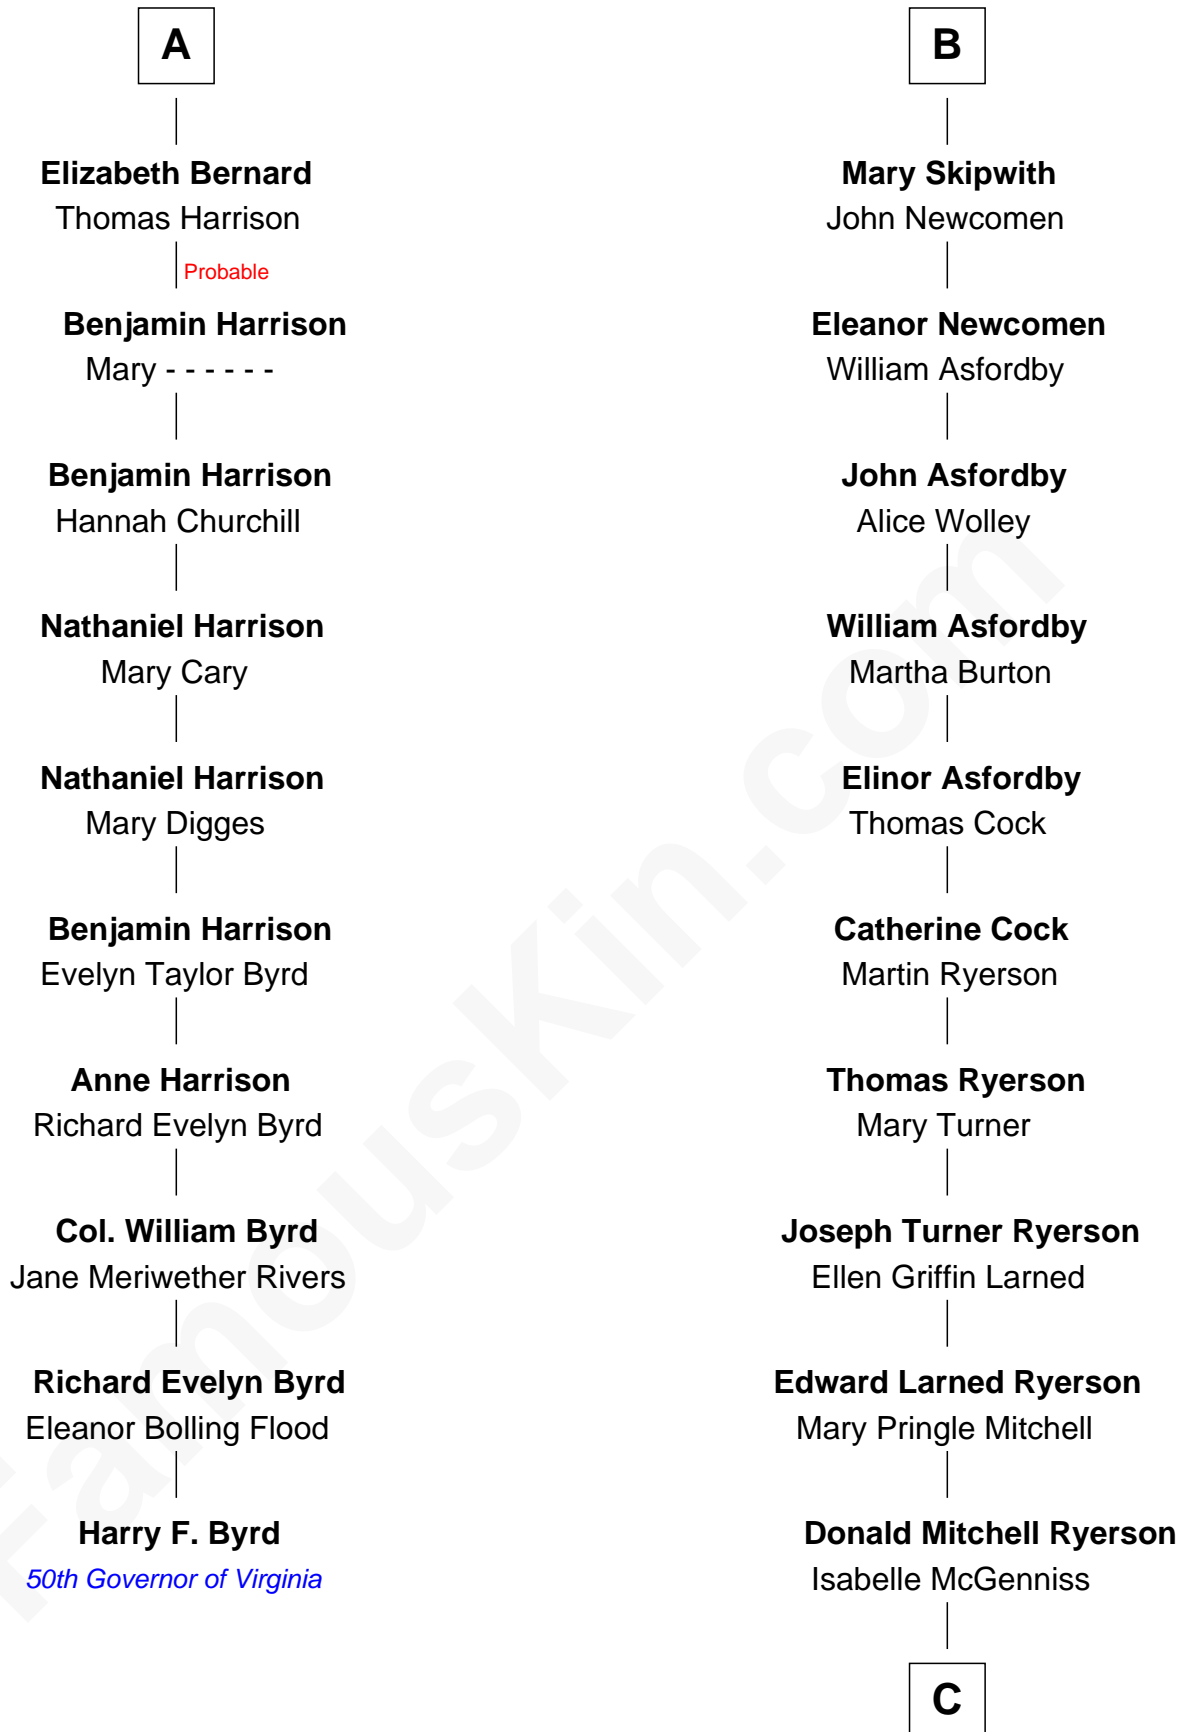

Margery de Welles

Stephen le Scrope

John le Scrope

Elizabeth Chaworth

Elizabeth le Scrope

Sir Henry le Scrope

Margaret Scrope

John Bernard

Eleanor de Mowbray

Eudo de Welles

Maud de Greystoke

Sir Lionel de Welles

Joan de Waterton

Margaret de Welles

Sir Thomas Dymoke

Sir Lionel Dymoke

Joanna Griffith

Alice Dymoke

Sir William Skipwith

John Skipwith

Eleanor Kingston

B

C

Joan Ryerson

George Washington Wales Brewster

Galen Brewster

Hathaway Tew

Paget Brewster

TV Actress

FamousKin.com