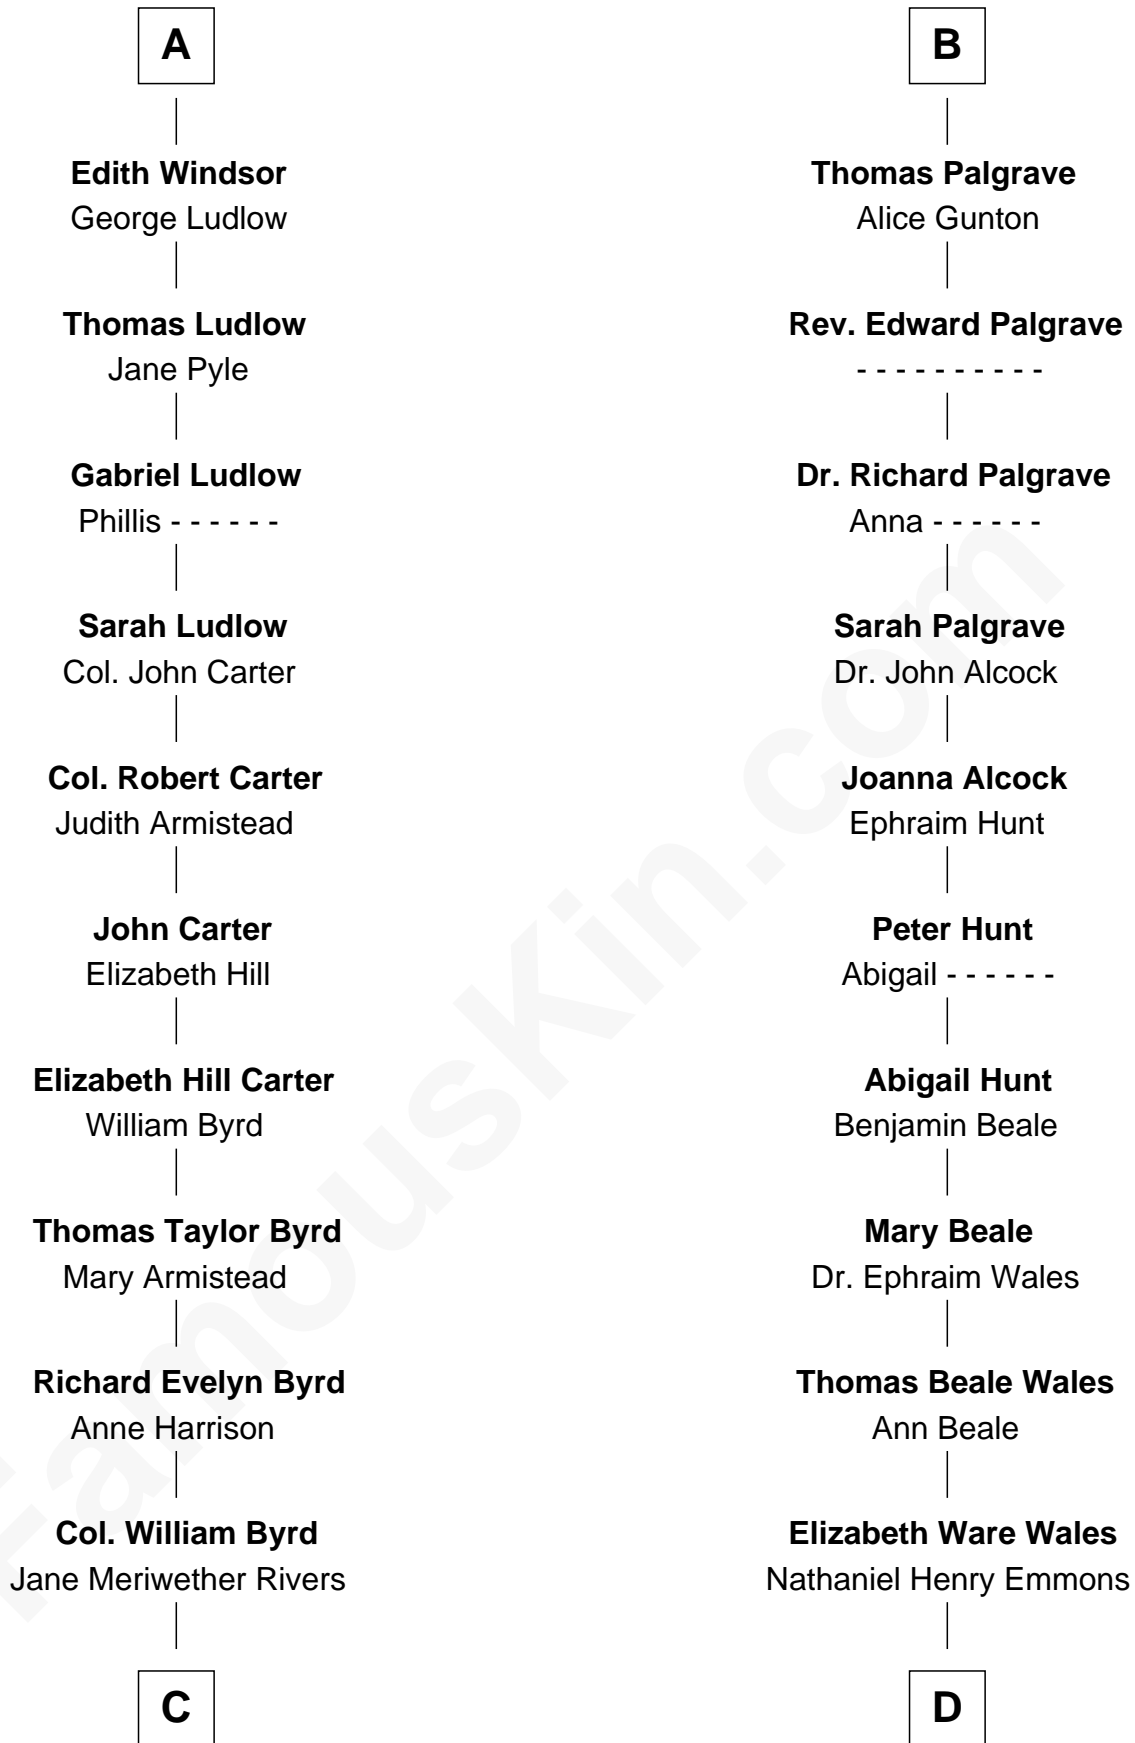

FamousKin.com Relationship Chart of

Harry F. Byrd

50th Governor of Virginia

18th cousin 3 times removed of

Paget Brewster

TV Actress

Humphrey de Bohun

Elizabeth Plantagenet

C

Richard Evelyn Byrd
Eleanor Bolling Flood

Harry F. Byrd
50th Governor of Virginia

D

Ann Wales Emmons
Benjamin Brewster

Dr. George Washington Wales Brewster
Ellen Mackenzie Hodge

George Washington Wales Brewster

Joan Ryerson

Galen Brewster

Hathaway Tew

Paget Brewster

TV Actress