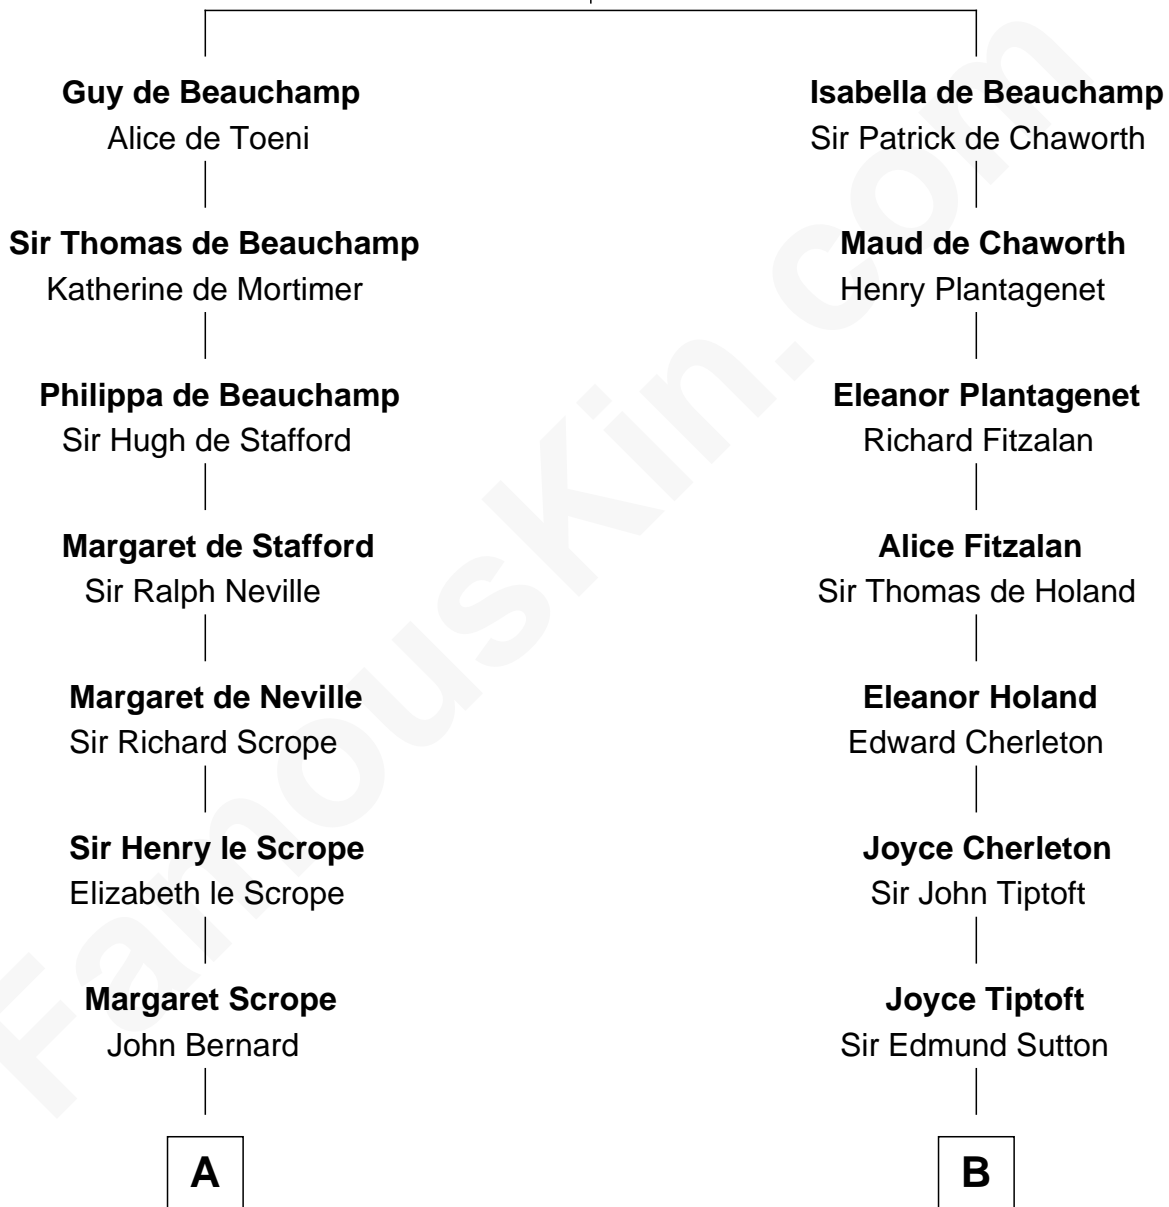

# FamousKin.com Relationship Chart of

**Harry F. Byrd**

*50th Governor of Virginia*

19th cousin 2 times removed of

**James Sherman**

*27th U.S. Vice-President*

**William de Beauchamp**

Maud FitzJohn

**C**

**Col. William Byrd**  
Jane Meriwether Rivers

**Richard Evelyn Byrd**  
Eleanor Bolling Flood

**Harry F. Byrd**  
*50th Governor of Virginia*

**D**

**Mary Whiting**  
William Barron

**Mary Augusta Barron**  
Stalham Williams

**Frances Lucretia Williams**  
Richard Winslow Sherman

**Mary Frances Sherman**  
Richard Updike Sherman

**James Sherman**  
*27th U.S. Vice-President*

FamousKin.com