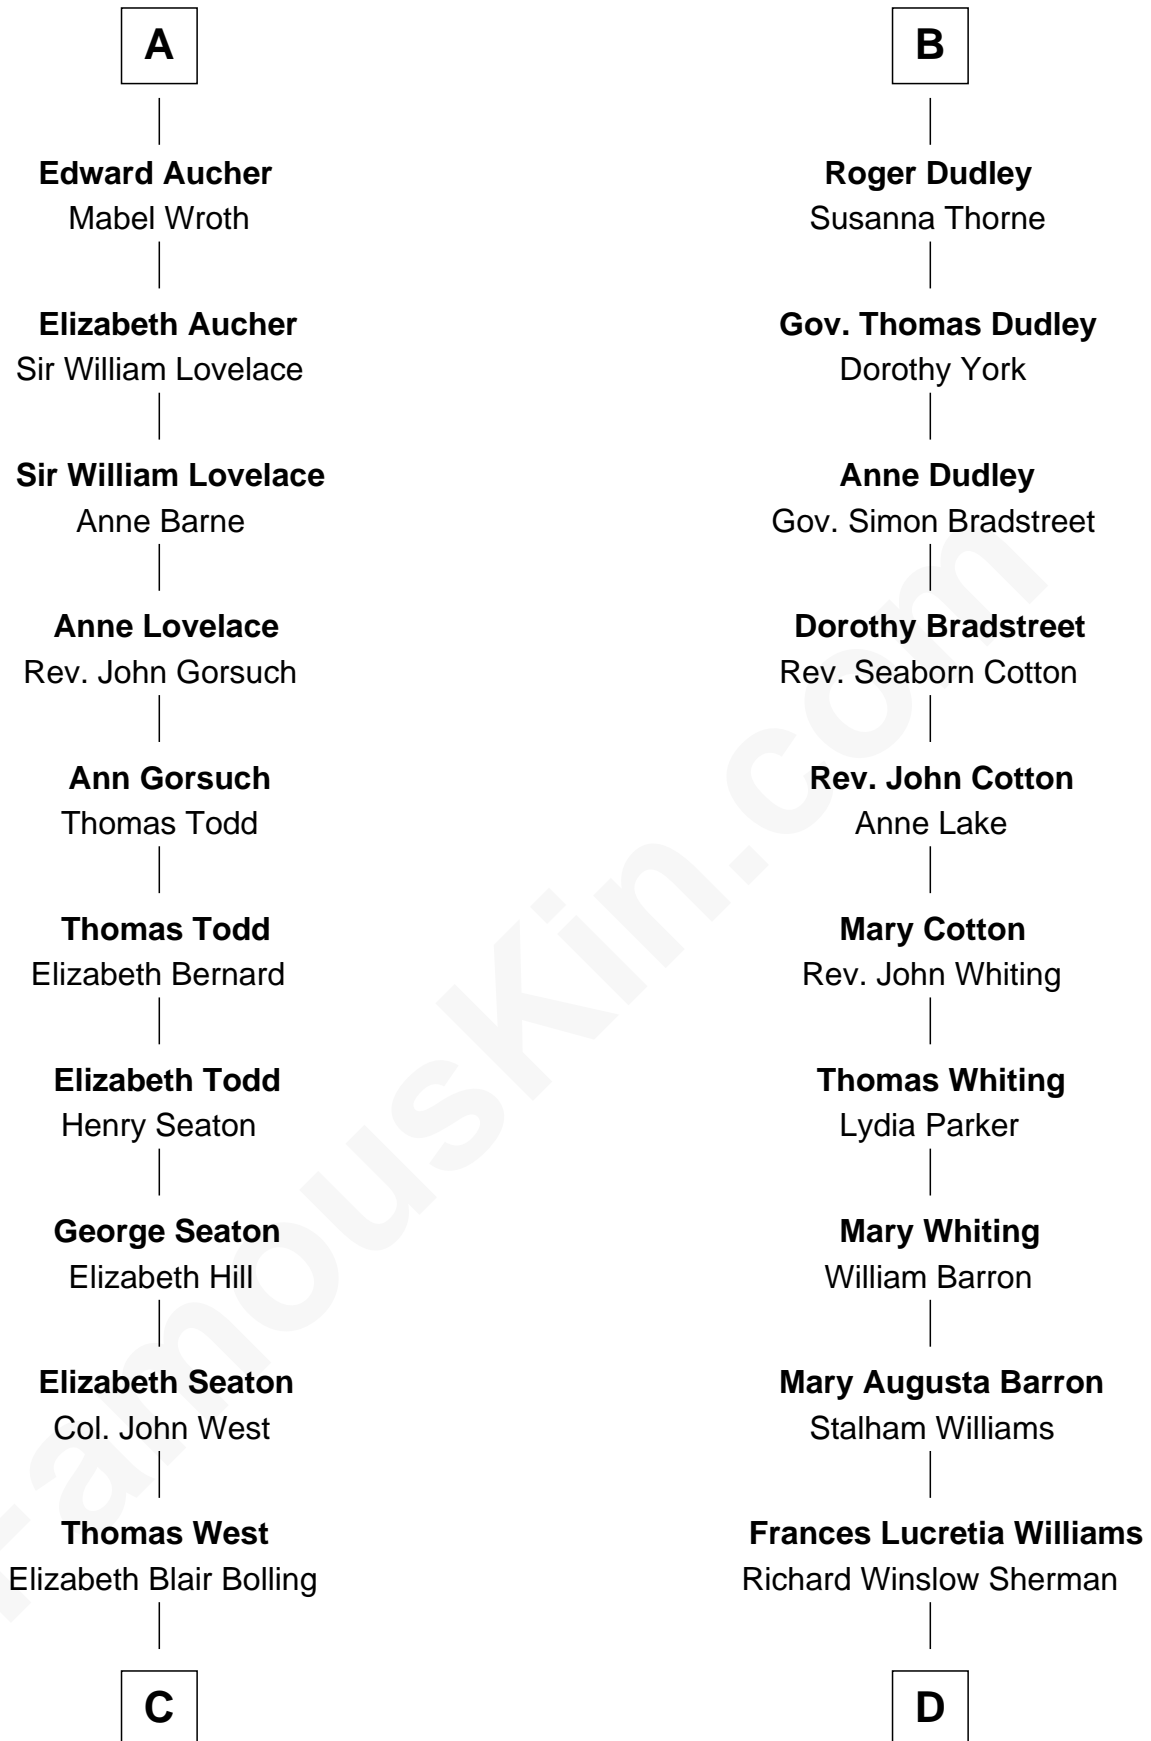

FamousKin.com Relationship Chart of

Harry F. Byrd

50th Governor of Virginia

18th cousin 3 times removed of

James Sherman

27th U.S. Vice-President

Richard Fitzalan

*with wife
Isabel le Despencer*

Sir Edmund Sutton

Philippa Tyrrell

Thomas Cornwallis

Sir Edward Sutton

Cecily Willoughby

Sir William Cornwallis

Elizabeth Stanford

Sir John Sutton

Cecily Grey

Affra Cornwallis

Sir Anthony Aucher

Sir Henry Dudley

----- Ashton

Probable

A

B

C

Eliza Bolling West
Dr. Joel Walker Flood

Col. Henry De La Warr Flood
Mary Elizabeth Trent

Joel Walker Flood
Ella Faulkner

Eleanor Bolling Flood
Richard Evelyn Byrd

Harry F. Byrd
50th Governor of Virginia