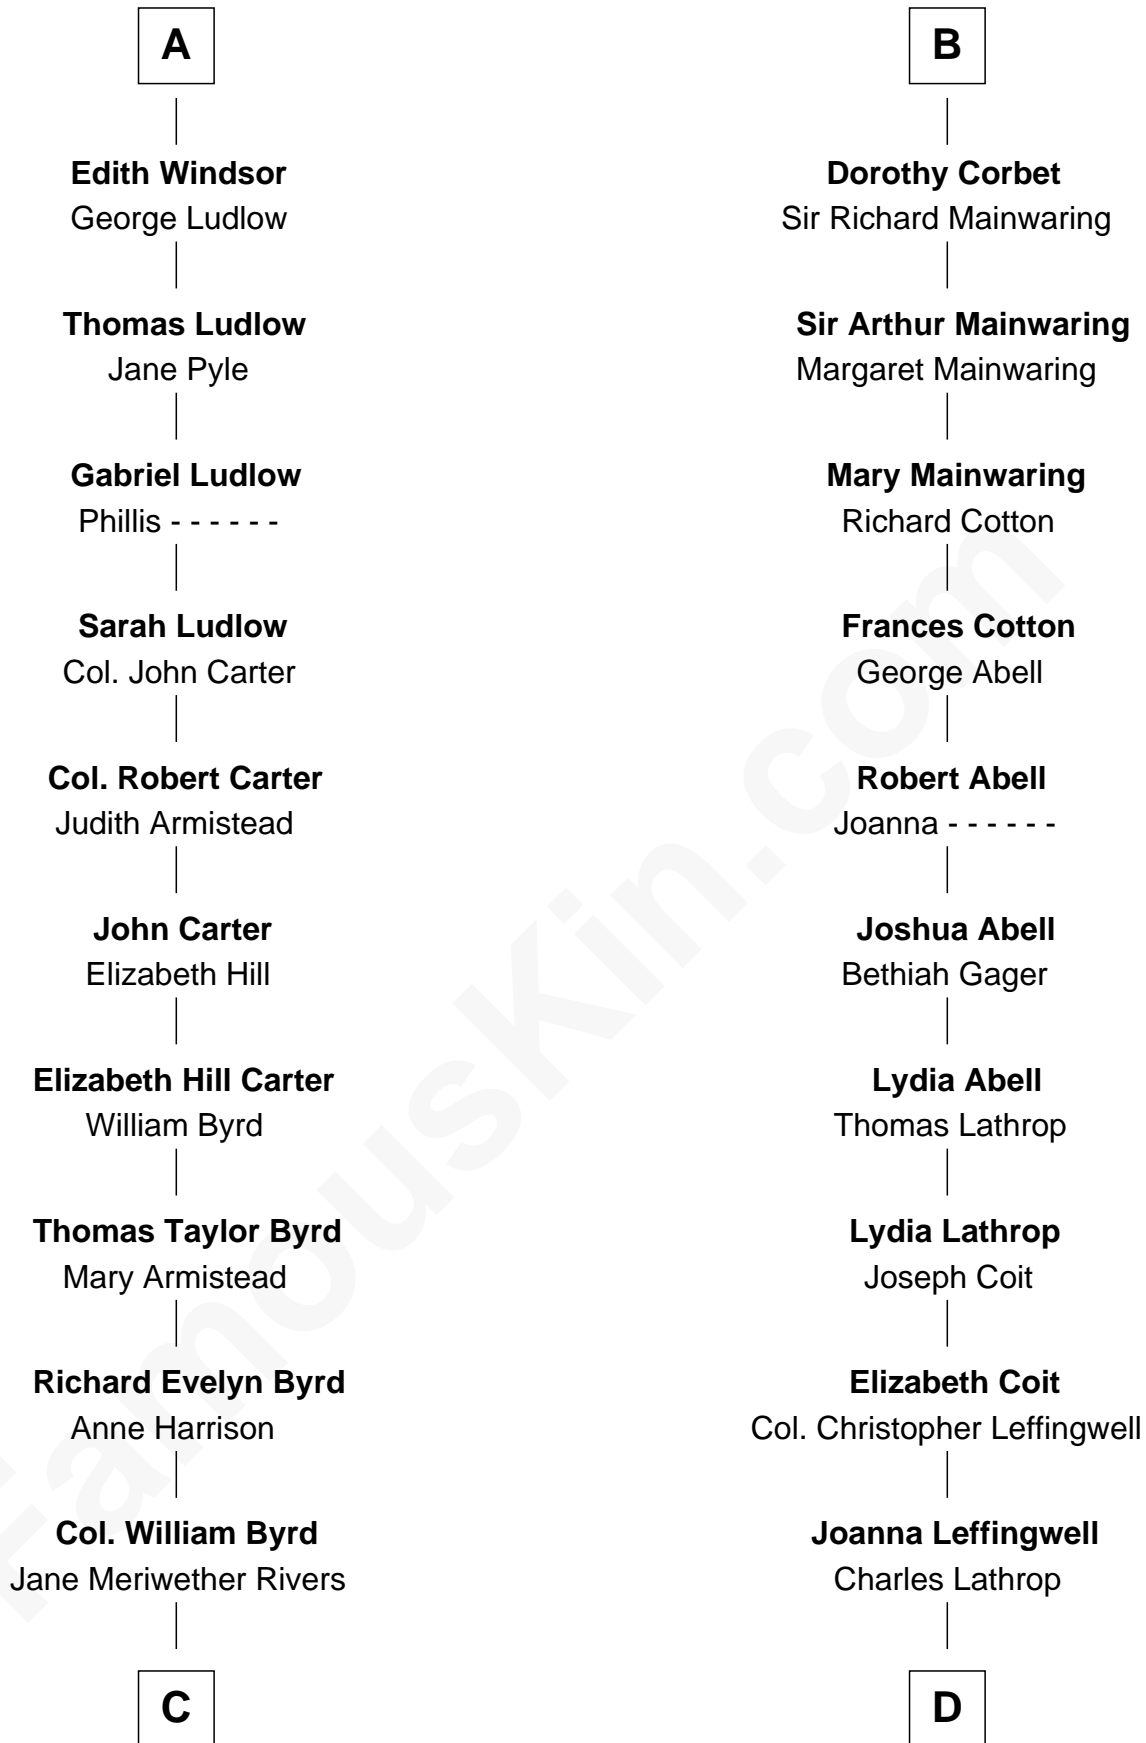

# FamousKin.com Relationship Chart of

**Harry F. Byrd**

*50th Governor of Virginia*

18th cousin 2 times removed of

**Allen Dulles**

*5th Director of the C.I.A.*

**Humphrey de Bohun**

Elizabeth Plantagenet

**C**

**Richard Evelyn Byrd**  
Eleanor Bolling Flood

**Harry F. Byrd**  
*50th Governor of Virginia*

**D**

**Harriet Wadsworth Lathrop**  
Rev. Miron Winslow

**Harriet Lathrop Winslow**  
Rev. John Welsh Dulles

**Allen Macy Dulles**  
Edith Foster

**Allen Dulles**  
*5th Director of the C.I.A.*

FamousKin.com