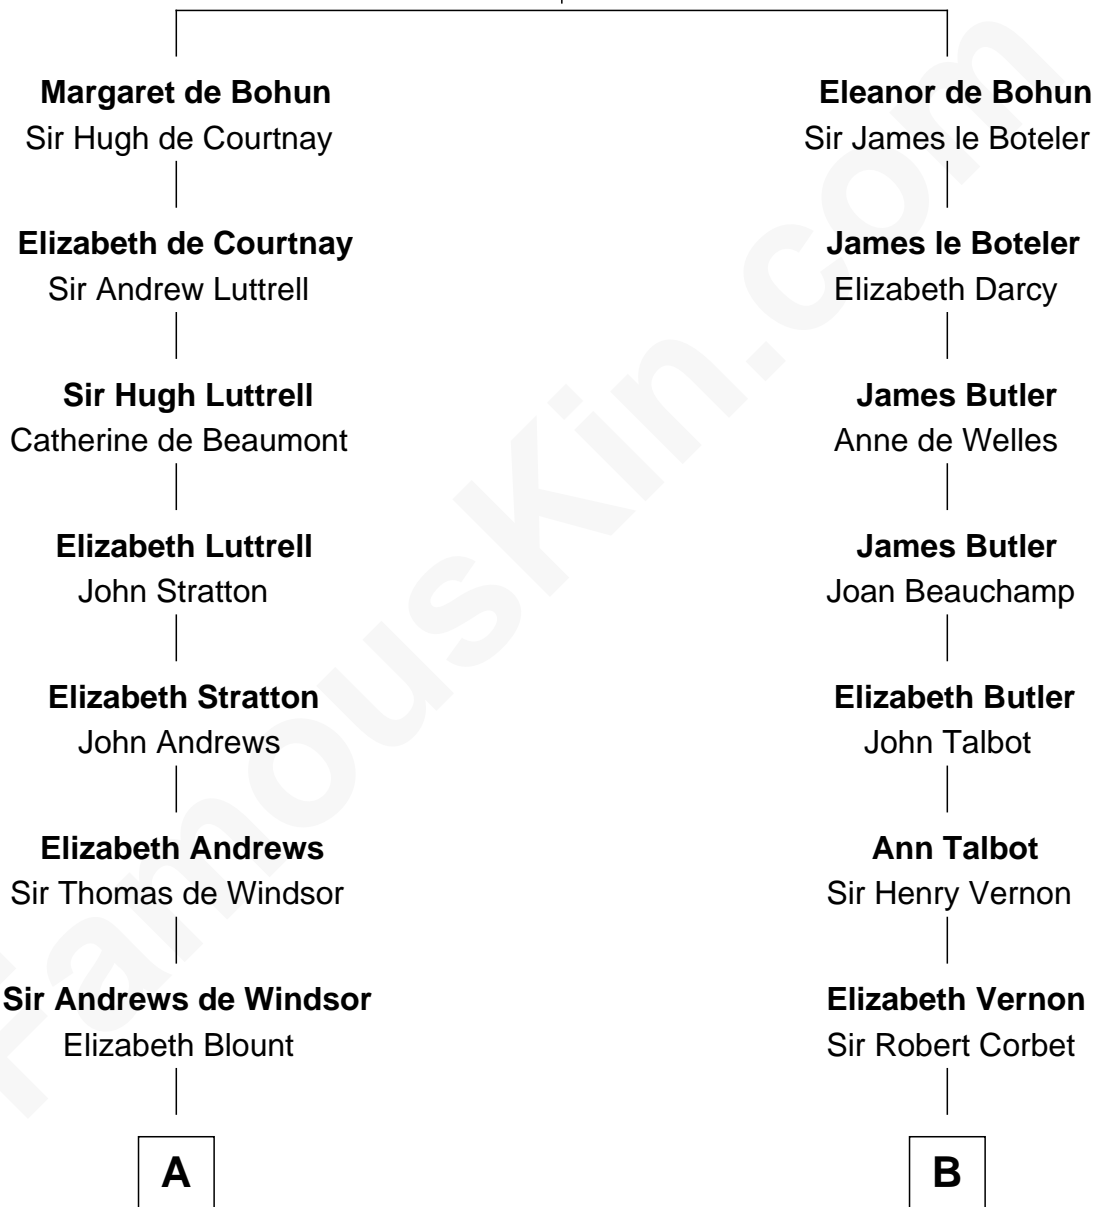

# FamousKin.com Relationship Chart of

**Harry F. Byrd**

*50th Governor of Virginia*

18th cousin 2 times removed of

**Allen Dulles**

*5th Director of the C.I.A.*

**Humphrey de Bohun**

Elizabeth Plantagenet

**C**

**Richard Evelyn Byrd**  
Eleanor Bolling Flood

**Harry F. Byrd**  
*50th Governor of Virginia*

**D**

**Harriet Wadsworth Lathrop**  
Rev. Miron Winslow

**Harriet Lathrop Winslow**  
Rev. John Welsh Dulles