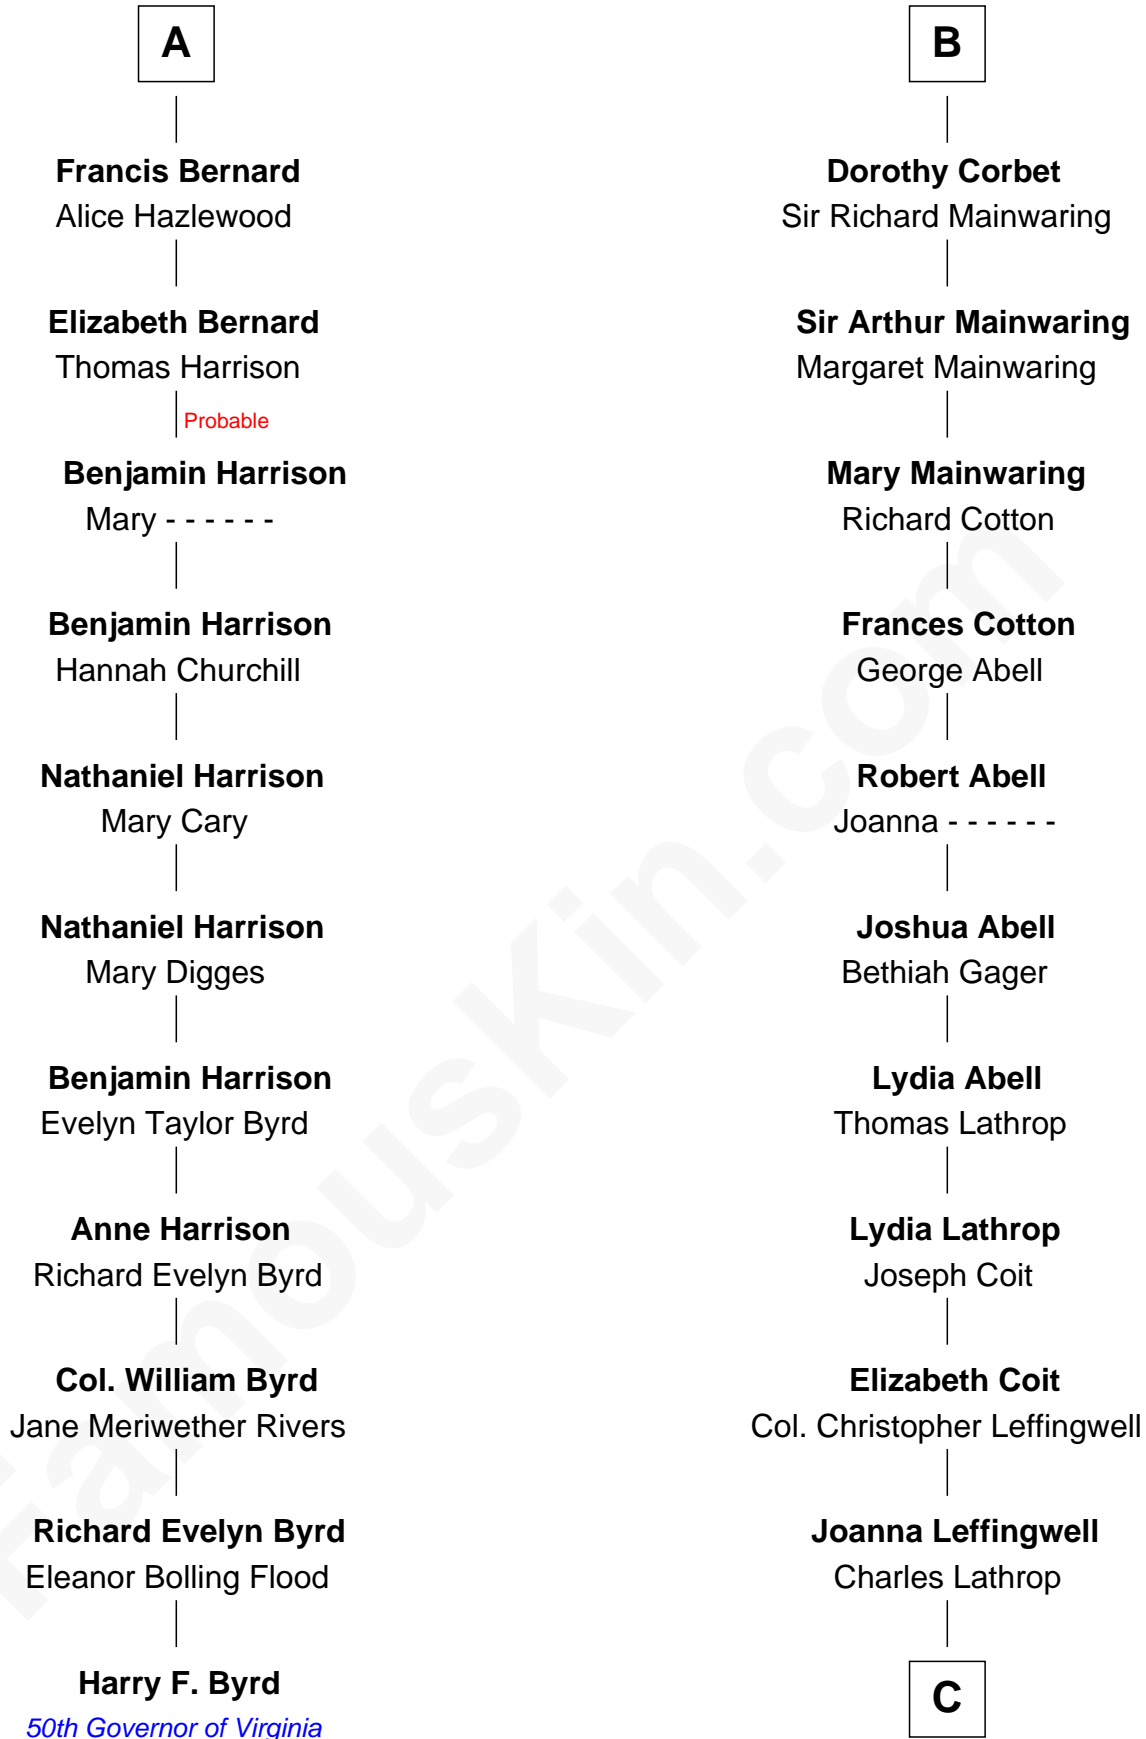

# FamousKin.com Relationship Chart of

**Harry F. Byrd**

*50th Governor of Virginia*

17th cousin 3 times removed of

**John Foster Dulles**

*52nd U.S. Secretary of State*

**Ralph de Stafford**

Margaret de Audley

**Sir Hugh de Stafford**  
Philippa de Beauchamp

**Margaret de Stafford**  
Sir Ralph Neville

**Margaret de Neville**  
Sir Richard Scrope

**Sir Henry le Scrope**  
Elizabeth le Scrope

**Margaret Scrope**  
John Bernard

**John Bernard**  
Margaret Daundelyn

**John Bernard**  
Cecily Muscote

**A**

**Elizabeth de Stafford**

John de Ferrers

**Robert de Ferrers**  
Margaret Despencer

**Sir Edmund Ferrers**  
Ellen Roche

**Sir William Ferrers**  
Elizabeth Belknap

**Anne Ferrers**  
Sir Walter Devereux

**Elizabeth Devereux**  
Sir Richard Corbet

**Sir Robert Corbet**  
Elizabeth Vernon

**B**

C

Harriet Wadsworth Lathrop

Rev. Miron Winslow

Harriet Lathrop Winslow