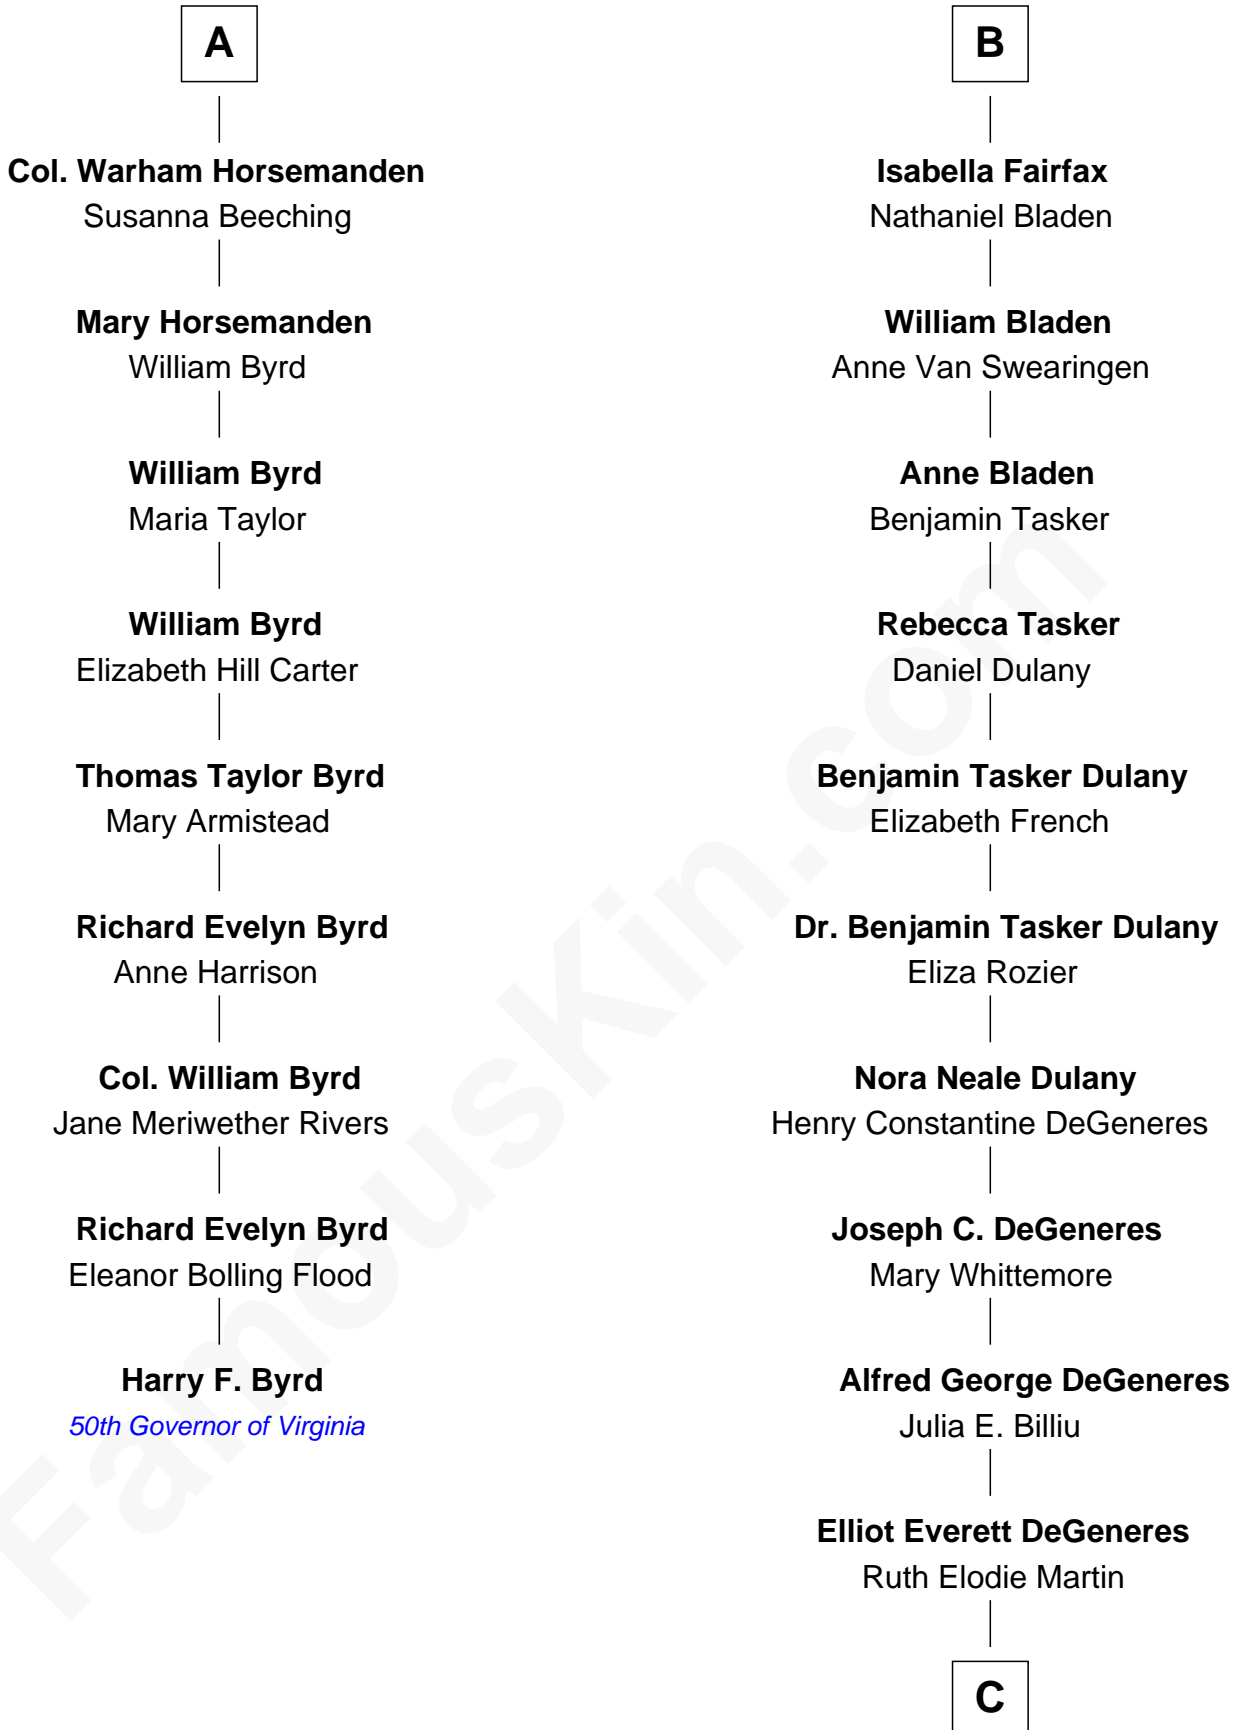

FamousKin.com Relationship Chart of

Harry F. Byrd

50th Governor of Virginia

15th cousin 3 times removed of

Ellen DeGeneres

Comedienne and TV Personality

Sir Henry Percy
Eleanor Poynings

C

Elliot Everett DeGeneres

Betty Jane Pfeffer

Ellen DeGeneres

Comedienne and TV Personality

FamousKin.com