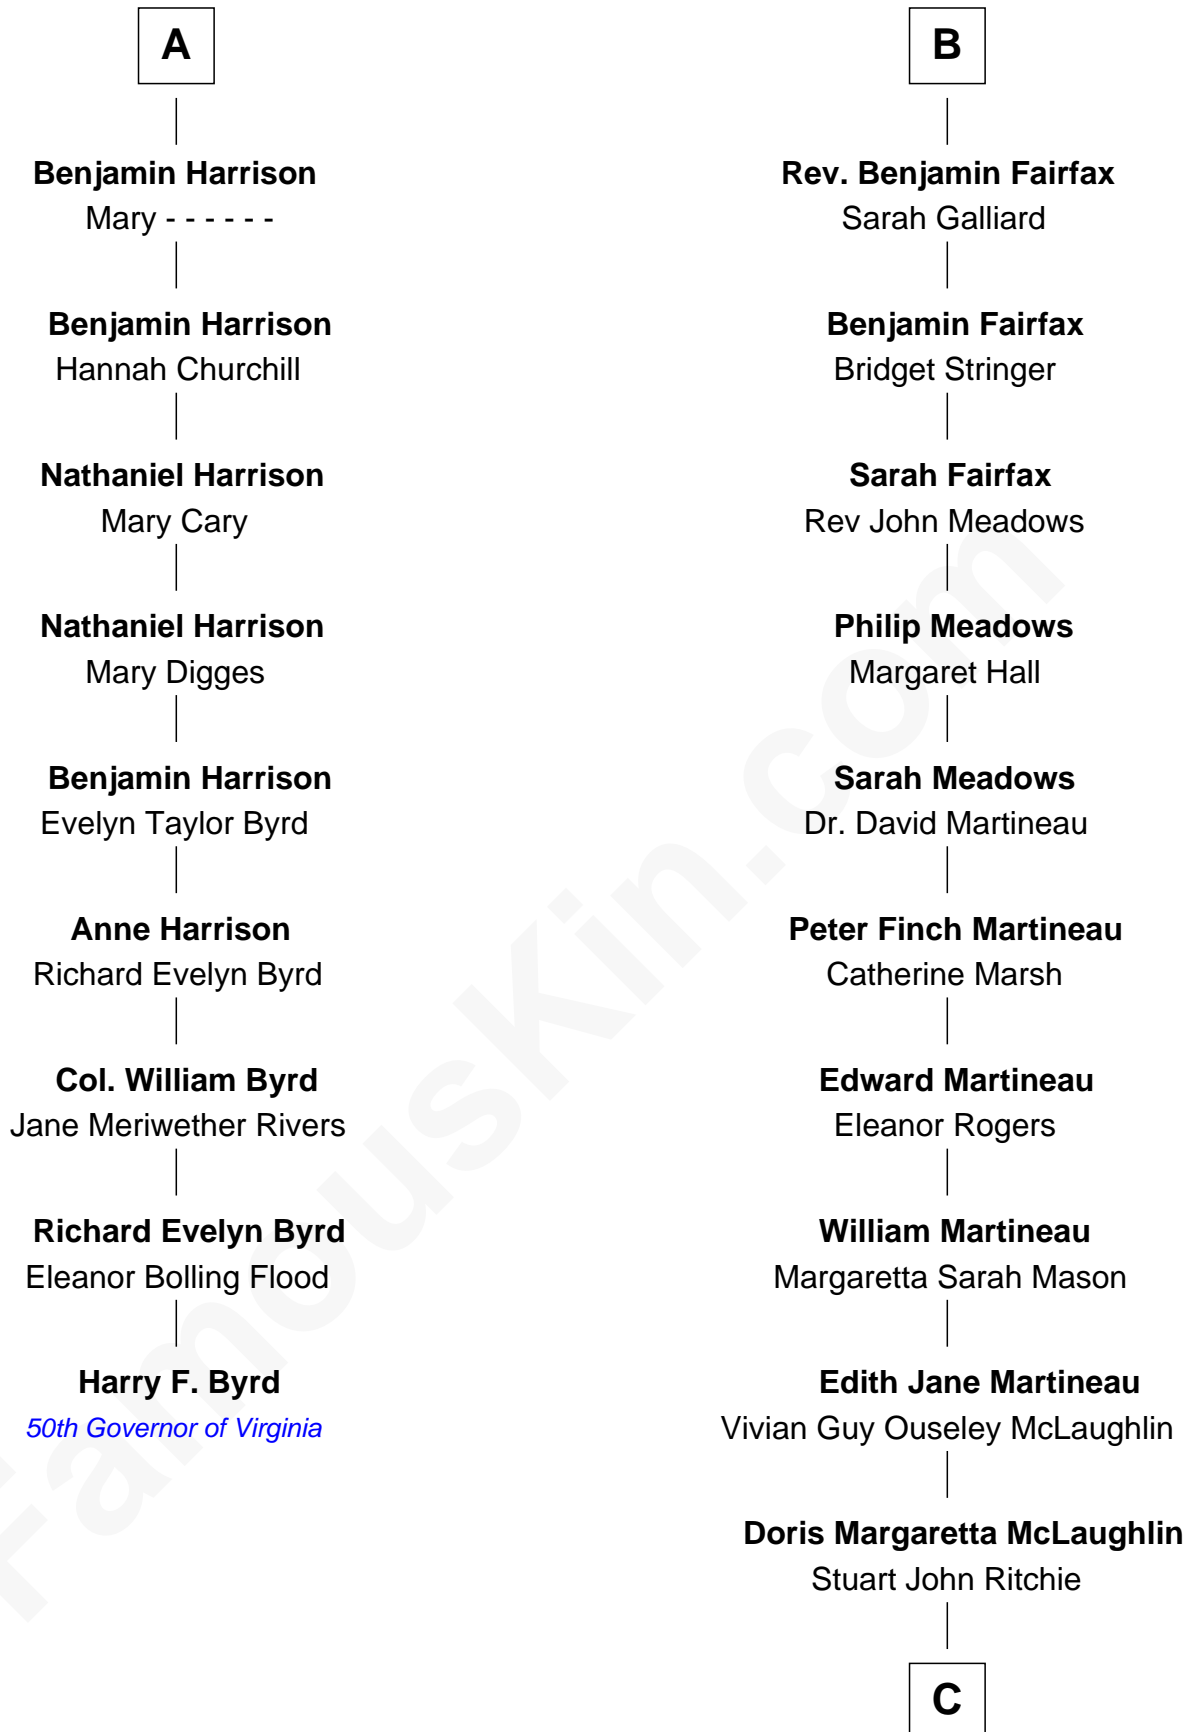

FamousKin.com Relationship Chart of

Harry F. Byrd

50th Governor of Virginia

15th cousin 3 times removed of

Guy Ritchie

British Filmmaker

Margaret de Stafford

Sir Ralph Neville

C

John Vivian Ritchie
Amber Mary Parkinson

Guy Ritchie
British Filmmaker

FamousKin.com