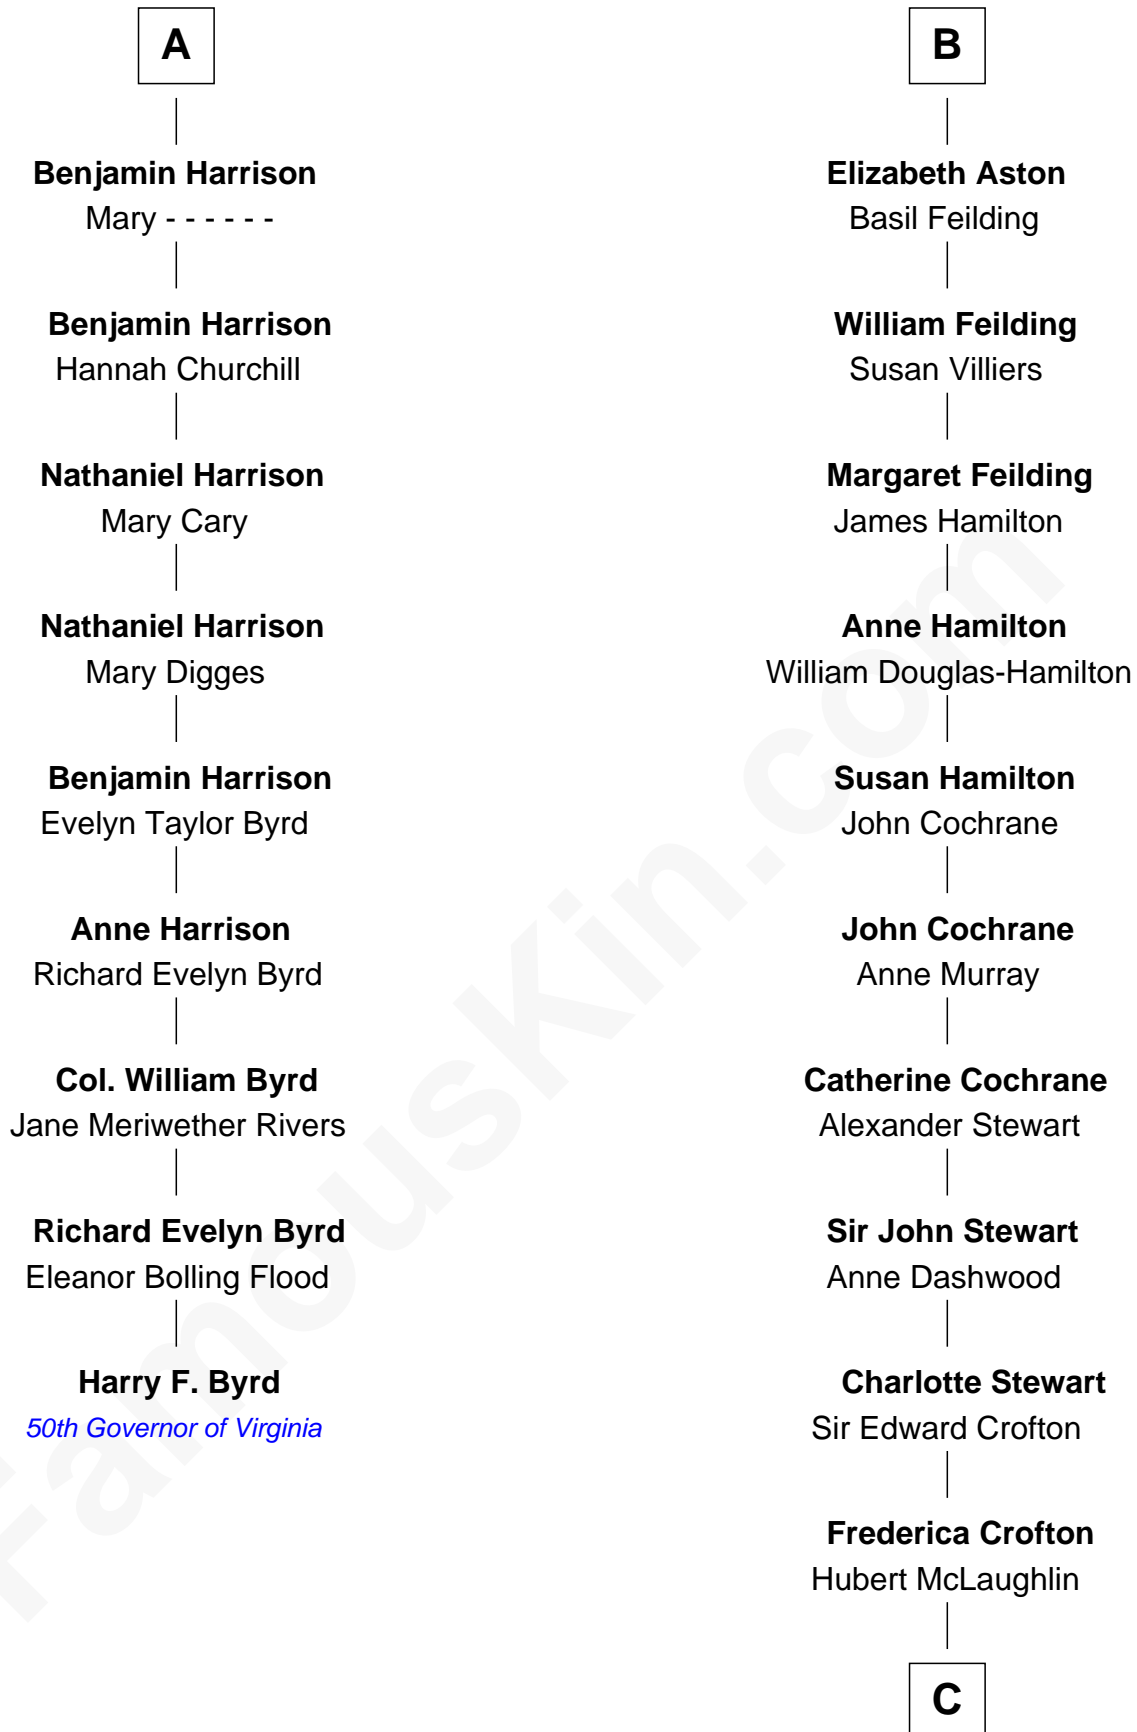

FamousKin.com Relationship Chart of

Harry F. Byrd

50th Governor of Virginia

15th cousin 5 times removed of

Guy Ritchie

British Filmmaker

Stephen le Scrope

Margery de Welles

John le Scrope
Elizabeth Chaworth

Elizabeth le Scrope
Sir Henry le Scrope

Margaret Scrope
John Bernard

John Bernard
Margaret Daundelyn

John Bernard
Cecily Muscote

Francis Bernard
Alice Hazlewood

Elizabeth Bernard
Thomas Harrison

Probable

A

Maude le Scrope
Sir Baldwin Freville

Joyce Freville
Sir Roger Aston

Sir Robert Aston
Isabel Brereton

John Aston
Elizabeth Delves

Sir John Aston
Joan Lyttleton

Sir Edward Aston
Joan Bowles

Sir Walter Aston
Elizabeth Leveson

B

C

Vivian Guy Ouseley McLaughlin

Edith Jane Martineau

Doris Margaretta McLaughlin

Stuart John Ritchie

John Vivian Ritchie