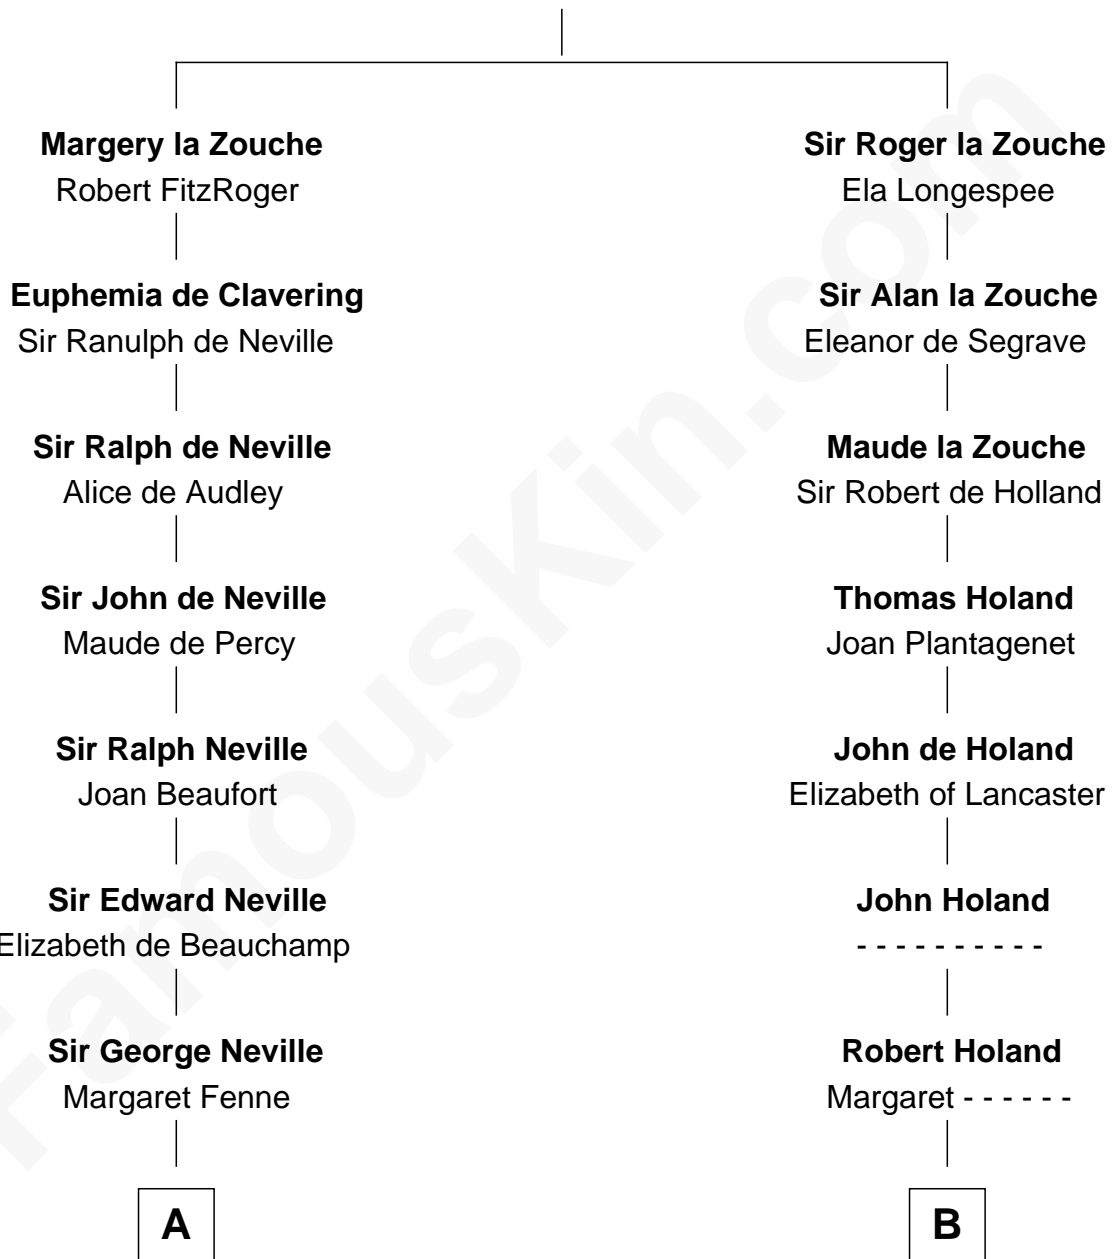

FamousKin.com Relationship Chart of

Harry F. Byrd

50th Governor of Virginia

20th cousin 1 time removed of

Buckminster Fuller

Author, Architect, and Inventor

Alan la Zouche

Ellen de Quincy

C

Richard Evelyn Byrd

Anne Harrison

Col. William Byrd
Jane Meriwether Rivers

Richard Evelyn Byrd
Eleanor Bolling Flood

Harry F. Byrd
50th Governor of Virginia

D

Christopher Wolcott