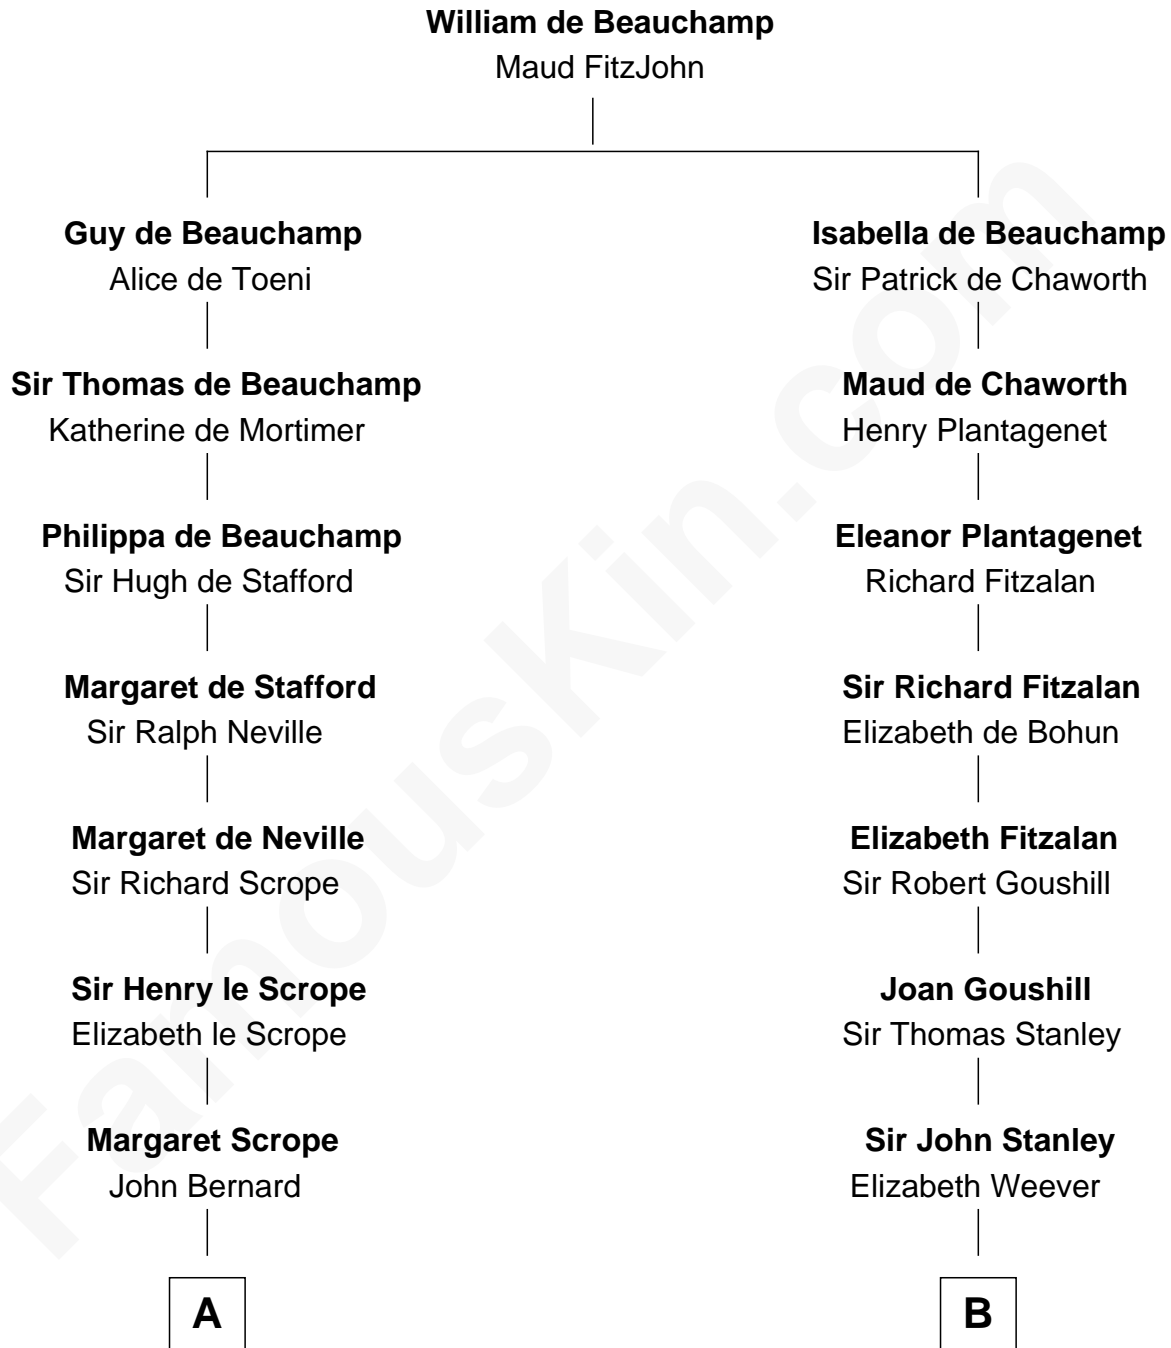

FamousKin.com Relationship Chart of

Harry F. Byrd

50th Governor of Virginia

19th cousin 1 time removed of

Buckminster Fuller

Author, Architect, and Inventor

C

Col. William Byrd
Jane Meriwether Rivers

Richard Evelyn Byrd
Eleanor Bolling Flood

Harry F. Byrd
50th Governor of Virginia

D

Christopher Columbus Wolcott
Susan Blinn

Caroline Matilda Wolcott
Martin Andrews

Caroline Wolcott Andrews
Richard Buckminster Fuller