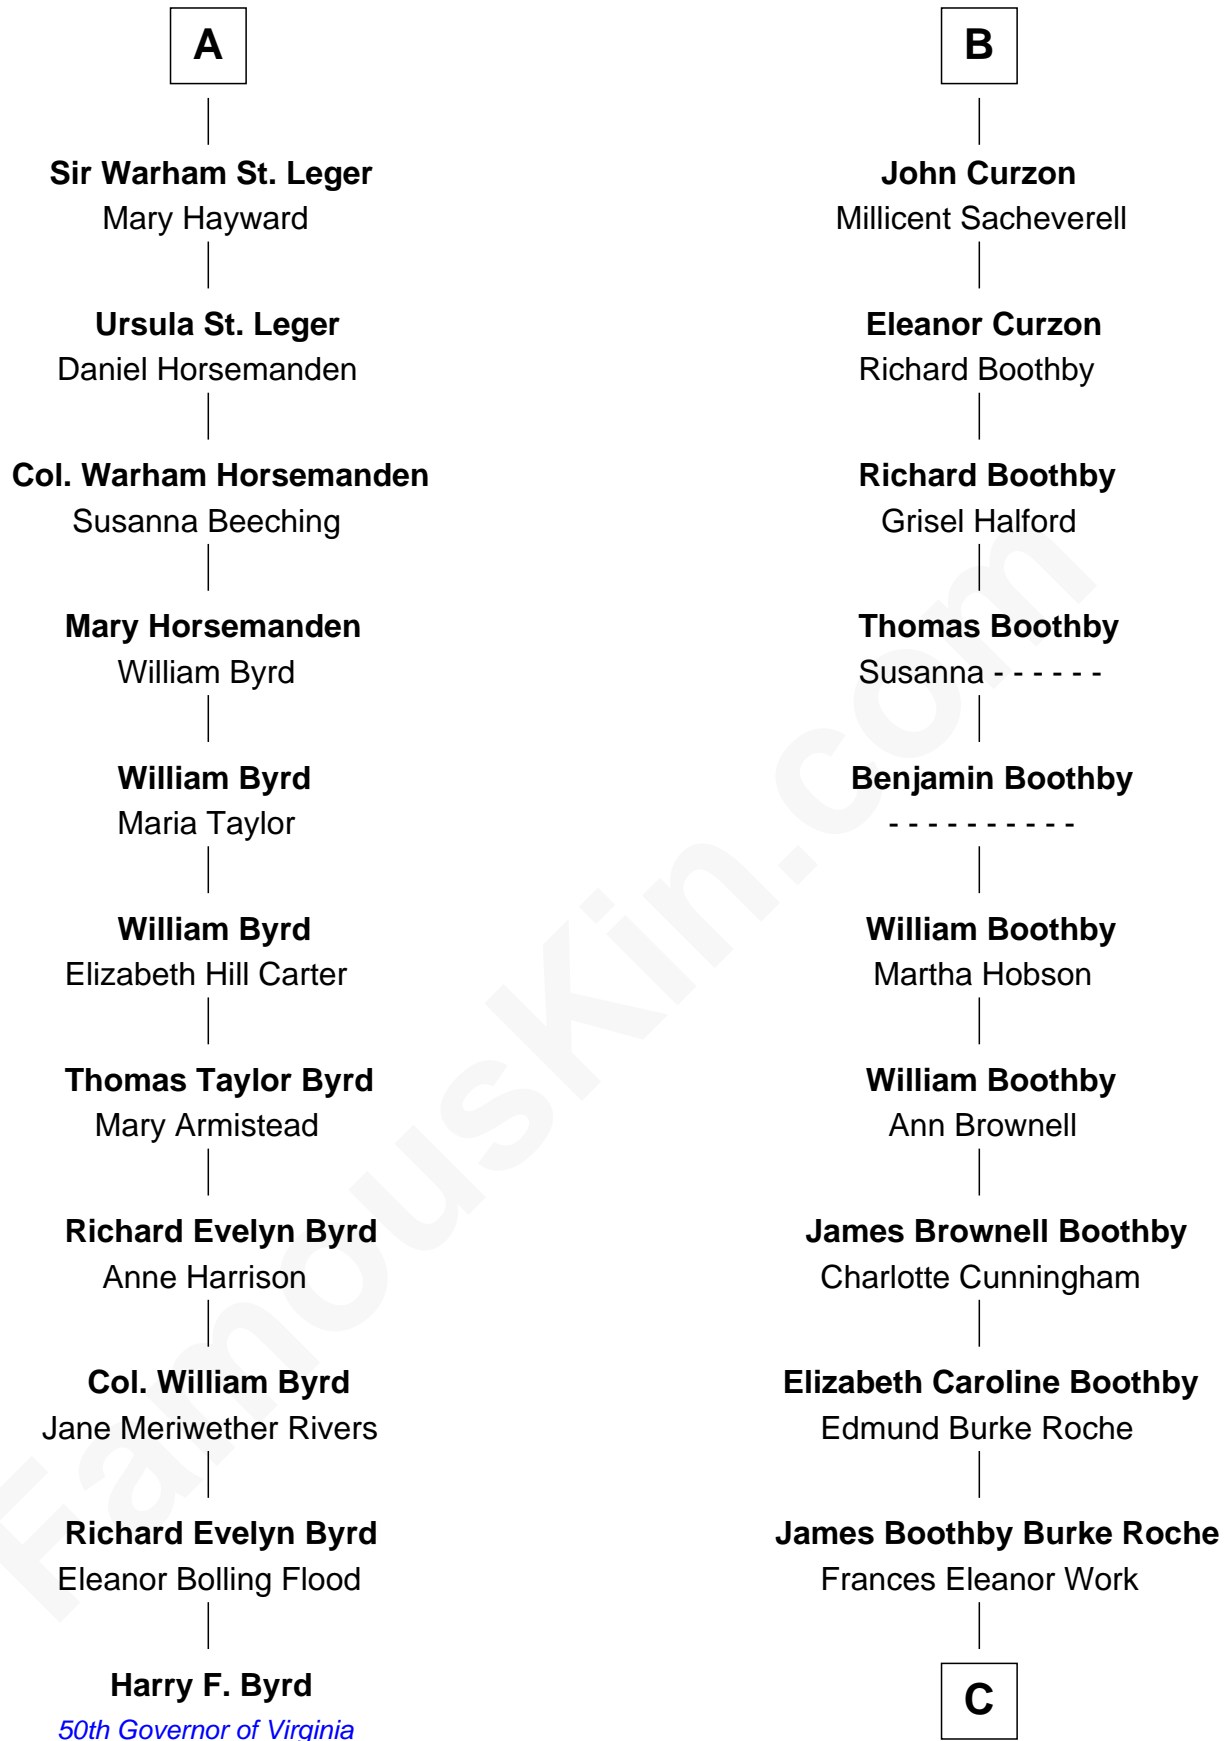

# FamousKin.com Relationship Chart of

**Harry F. Byrd**

*50th Governor of Virginia*

17th cousin 3 times removed of

**Oliver Platt**

*Movie Actor*

**Edward III, King of England**

Philippa of Hainault

**C**

**Cynthia Burke Roche**

Arthur Scott Burden

**Eileen Burden**

Walter Maynard

**Sheila Maynard**

Nicholas Platt

**Oliver Platt**