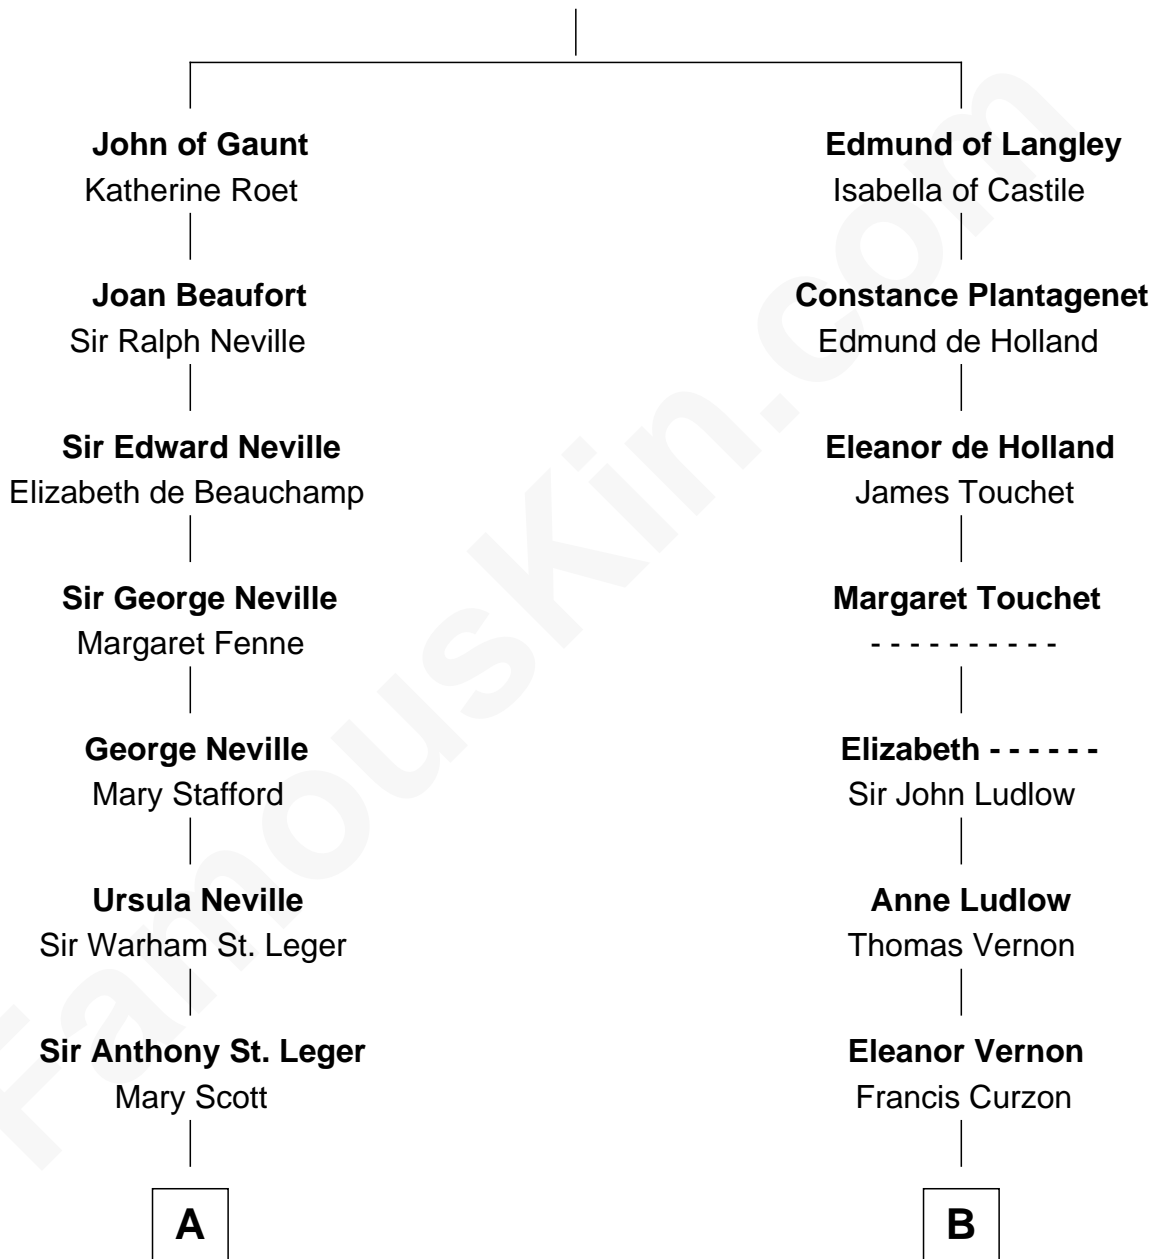

# FamousKin.com Relationship Chart of

**Harry F. Byrd**

*50th Governor of Virginia*

17th cousin 3 times removed of

**Oliver Platt**

*Movie Actor*

**Edward III, King of England**

Philippa of Hainault

**C**

**Cynthia Burke Roche**

Arthur Scott Burden

**Eileen Burden**

Walter Maynard

**Sheila Maynard**

Nicholas Platt

**Oliver Platt**