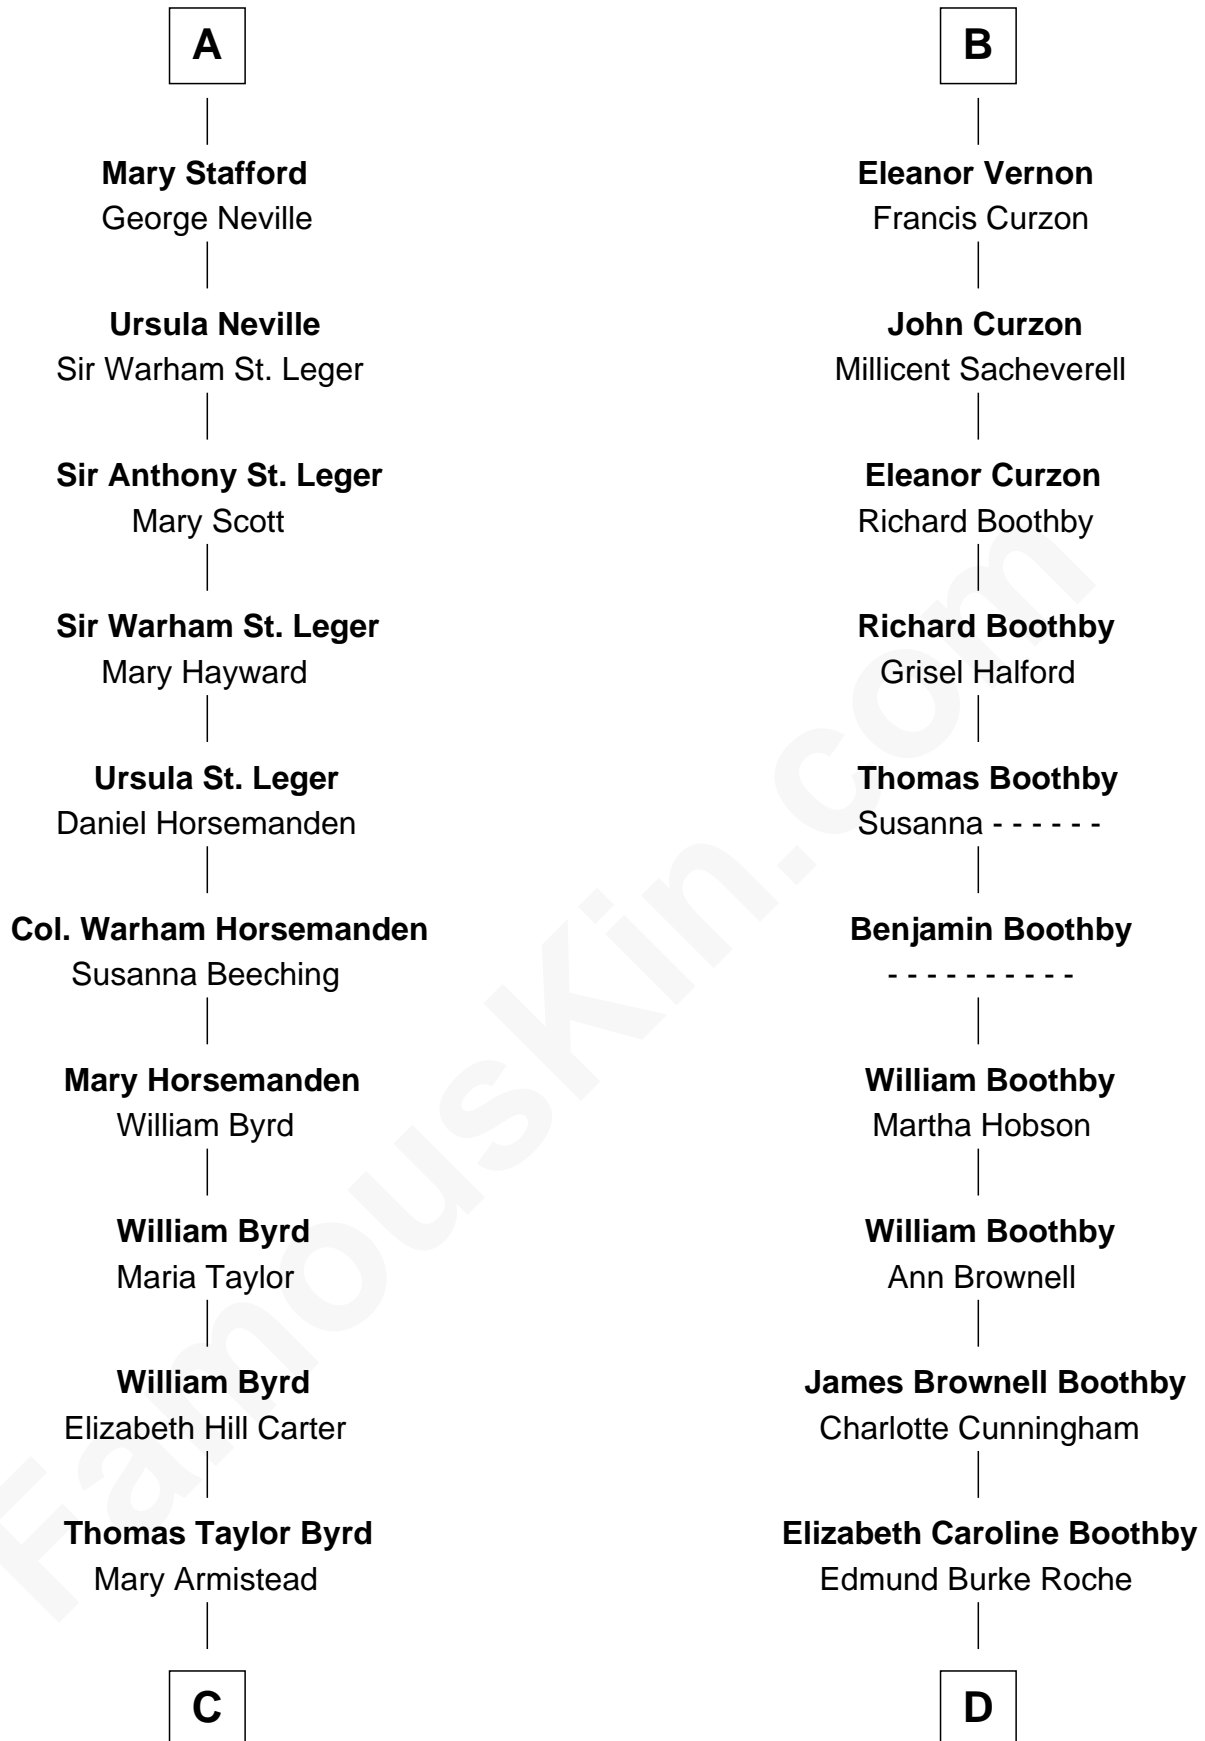

FamousKin.com Relationship Chart of

Harry F. Byrd

50th Governor of Virginia

20th cousin 1 time removed of

Oliver Platt

Movie Actor

Henry Plantagenet

Maud de Chaworth

Richard Fitzalan

Sir Richard Fitzalan

Elizabeth de Bohun

Joan Fitzalan

Sir William Beauchamp

Joan Beauchamp

James Butler

Elizabeth Butler

John Talbot

Ann Talbot

Sir Henry Vernon

Thomas Vernon

Anne Ludlow

B

C

Richard Evelyn Byrd