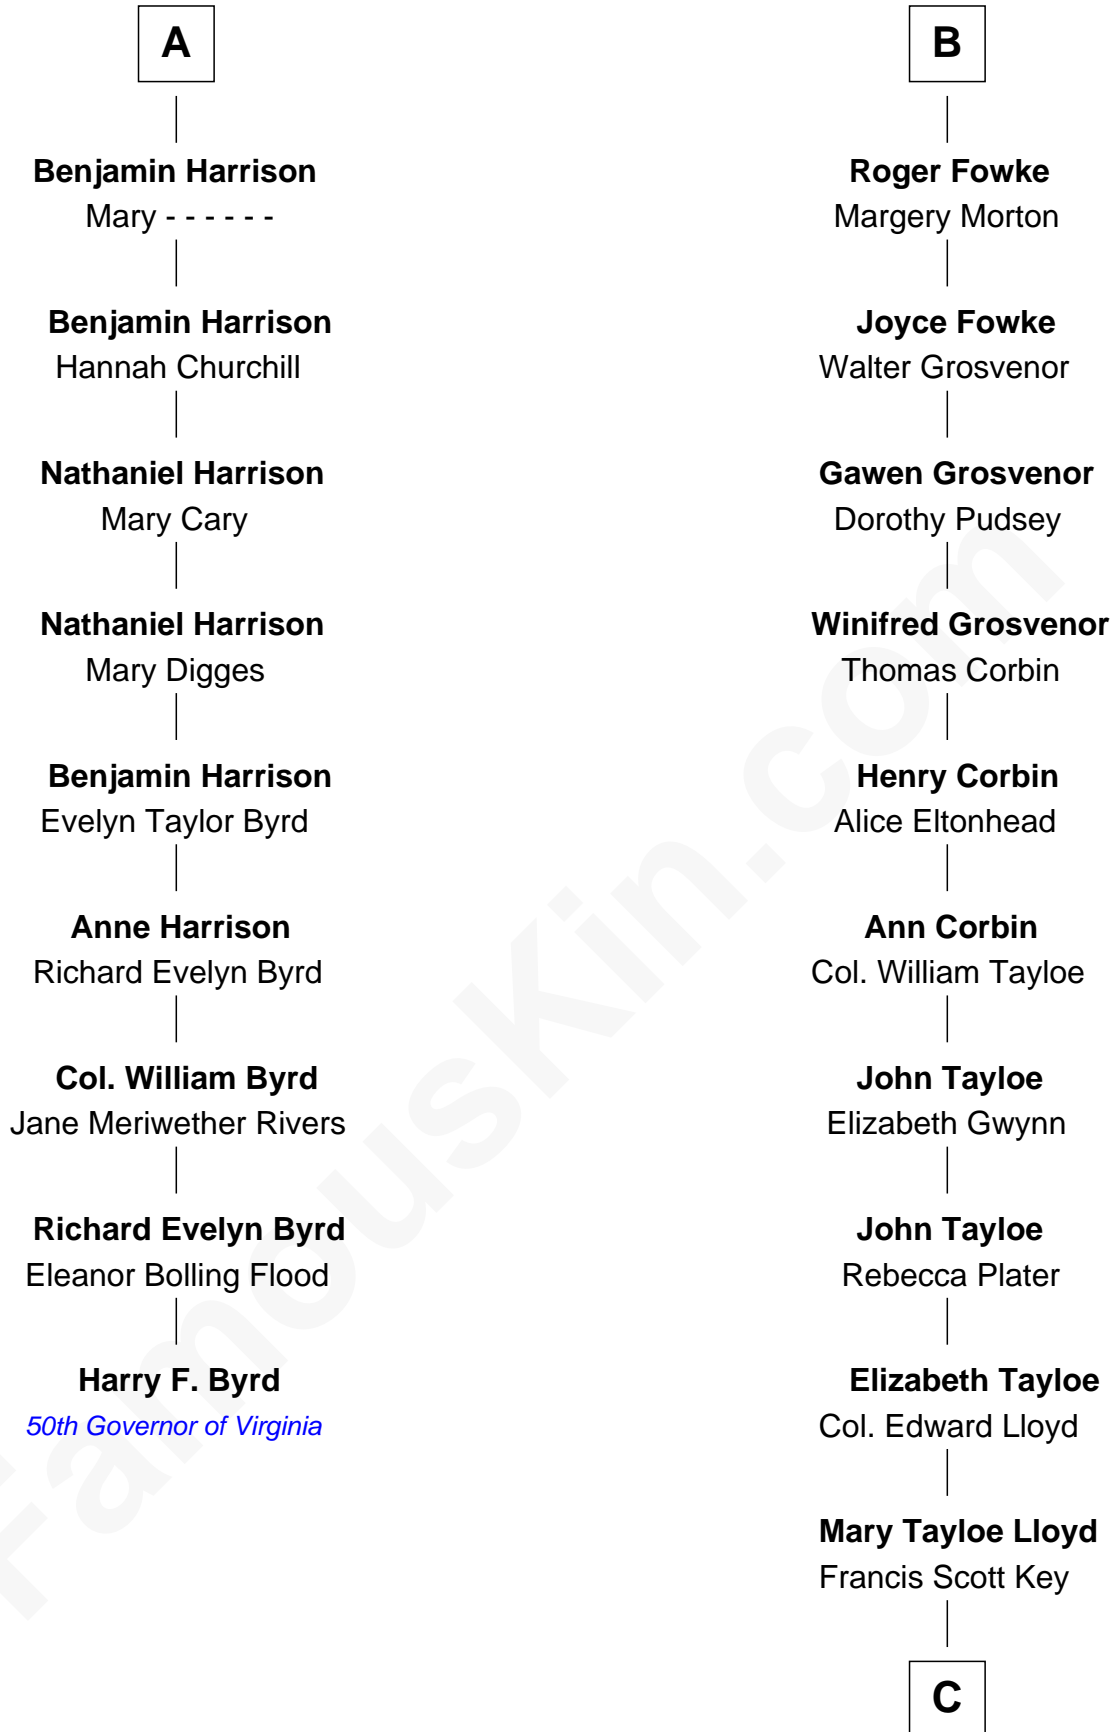

# FamousKin.com Relationship Chart of

**Harry F. Byrd**

*50th Governor of Virginia*

15th cousin 4 times removed of

**Thomas Hunt Morgan**

*Nobel Prize Winner in Physiology or Medicine*

**Stephen le Scrope**

Margery de Welles

**John le Scrope**  
Elizabeth Chaworth

**Elizabeth le Scrope**  
Sir Henry le Scrope

**Margaret Scrope**  
John Bernard

**John Bernard**  
Margaret Daundelyn

**John Bernard**  
Cecily Muscote

**Francis Bernard**  
Alice Hazlewood

**Elizabeth Bernard**  
Thomas Harrison

Probable

**A**

**Maude le Scrope**  
Sir Baldwin Freville

**Joyce Freville**  
Sir Roger Aston

**Sir Robert Aston**  
Isabel Brereton

**John Aston**  
Elizabeth Delves

**Margaret Aston**  
John Kinnersley

**Isabel Kinnersley**  
John Bradshaw

**Anne Bradshaw**  
John Fowke

**B**

C

Elizabeth Phoebe Key

Charles Howard