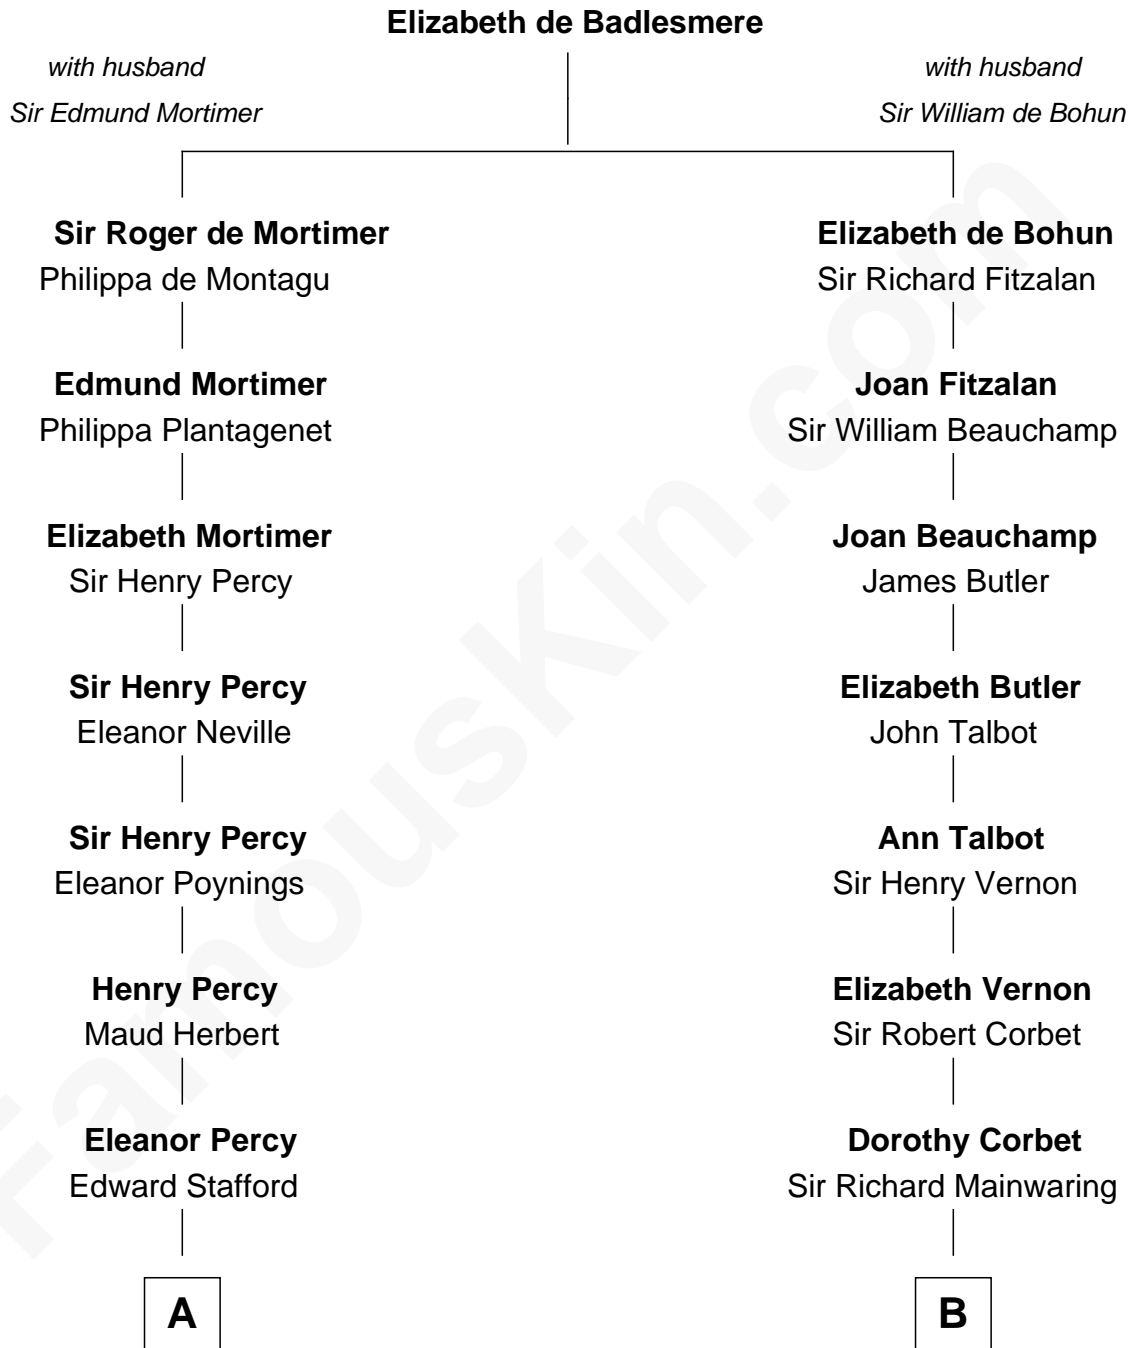

# FamousKin.com Relationship Chart of

**Harry F. Byrd**

*50th Governor of Virginia*

17th cousin 3 times removed of

**Marjorie Post**

*Founder of General Foods*

**C**

Richard Evelyn Byrd

Anne Harrison

Col. William Byrd

Jane Meriwether Rivers

Richard Evelyn Byrd

Eleanor Bolling Flood

Harry F. Byrd

*50th Governor of Virginia*

FamousKin.com