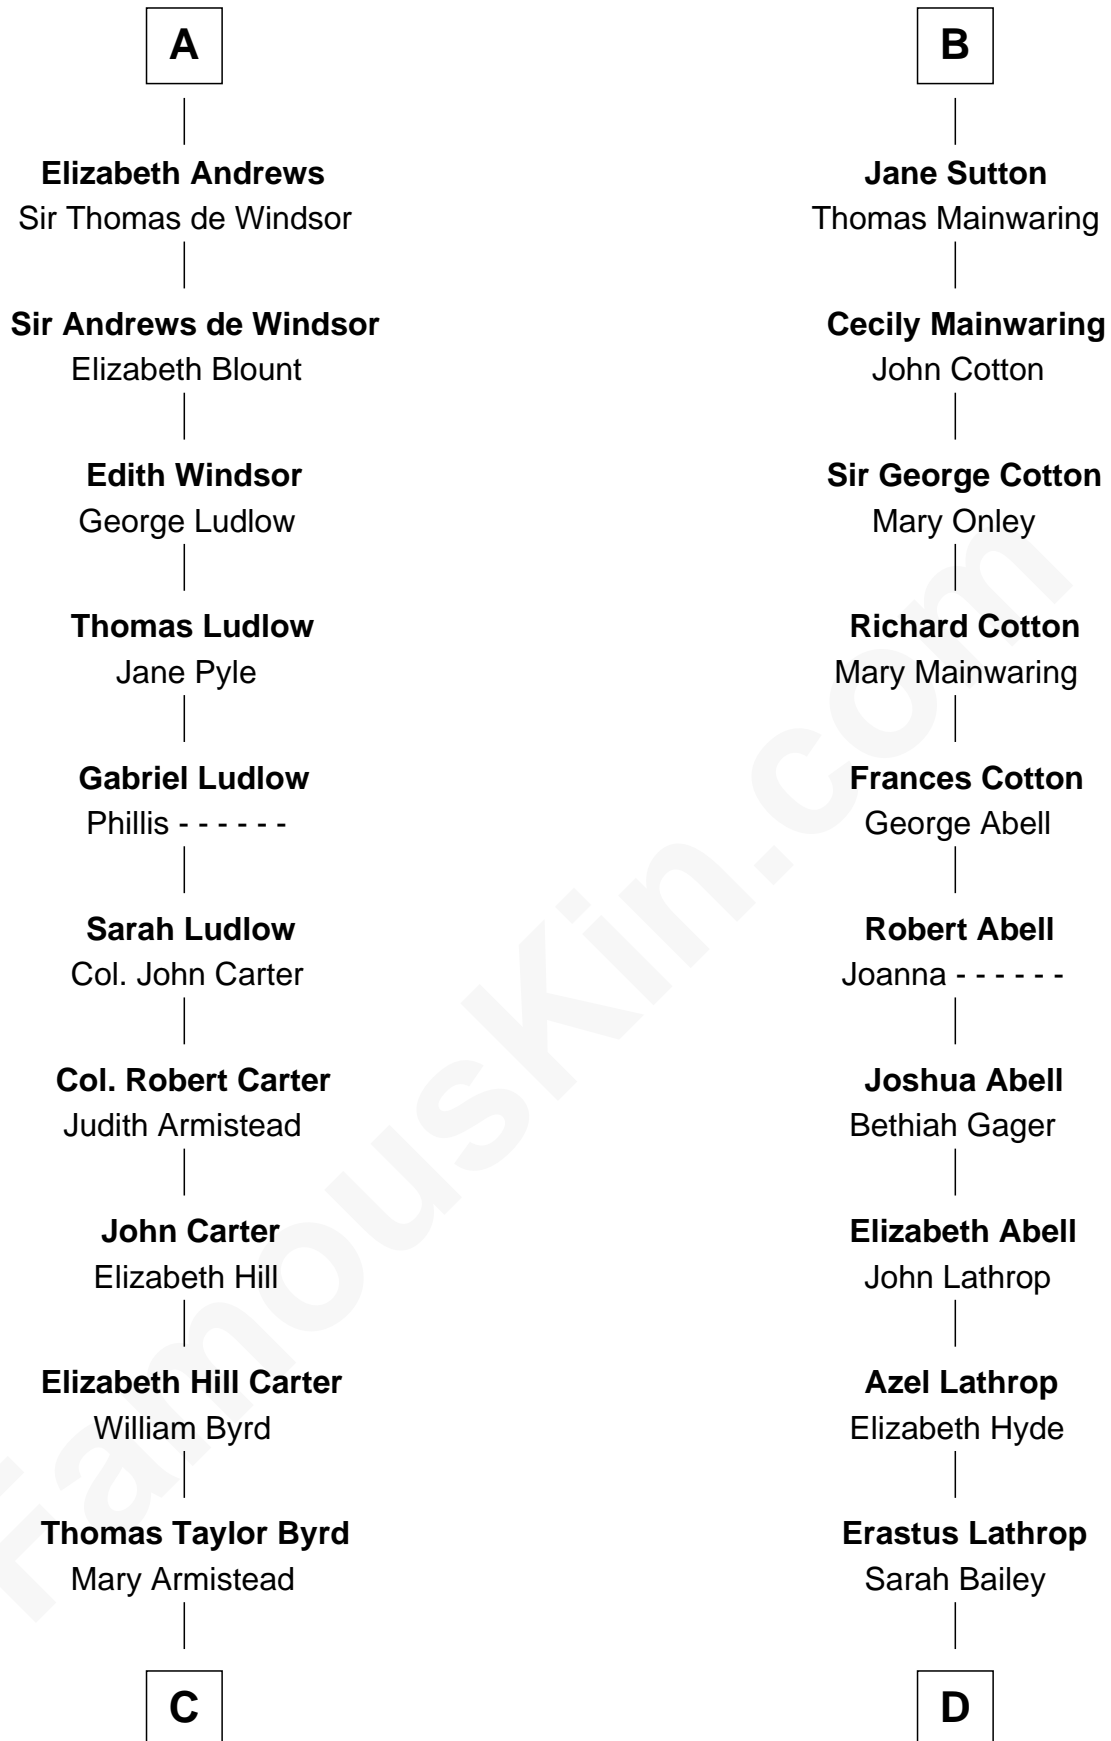

# FamousKin.com Relationship Chart of

**Harry F. Byrd**

*50th Governor of Virginia*

19th cousin 1 time removed of

**Marjorie Post**

*Founder of General Foods*

**Sir Hugh le Despencer**

Aveline Basset

Isabella de Beauchamp

**Sir Philip le Despencer**

Margaret de Goushill

**Sir Philip le Despencer**

Joan de Cobham

**Sir Philip le Despencer**

Elizabeth - - - - -

**Alice le Despenser**

Sir John Sutton

**Sir John Sutton**

Constance Blount

**Sir John Sutton**

Elizabeth Berkeley

**B**

**C**

**Richard Evelyn Byrd**  
Anne Harrison