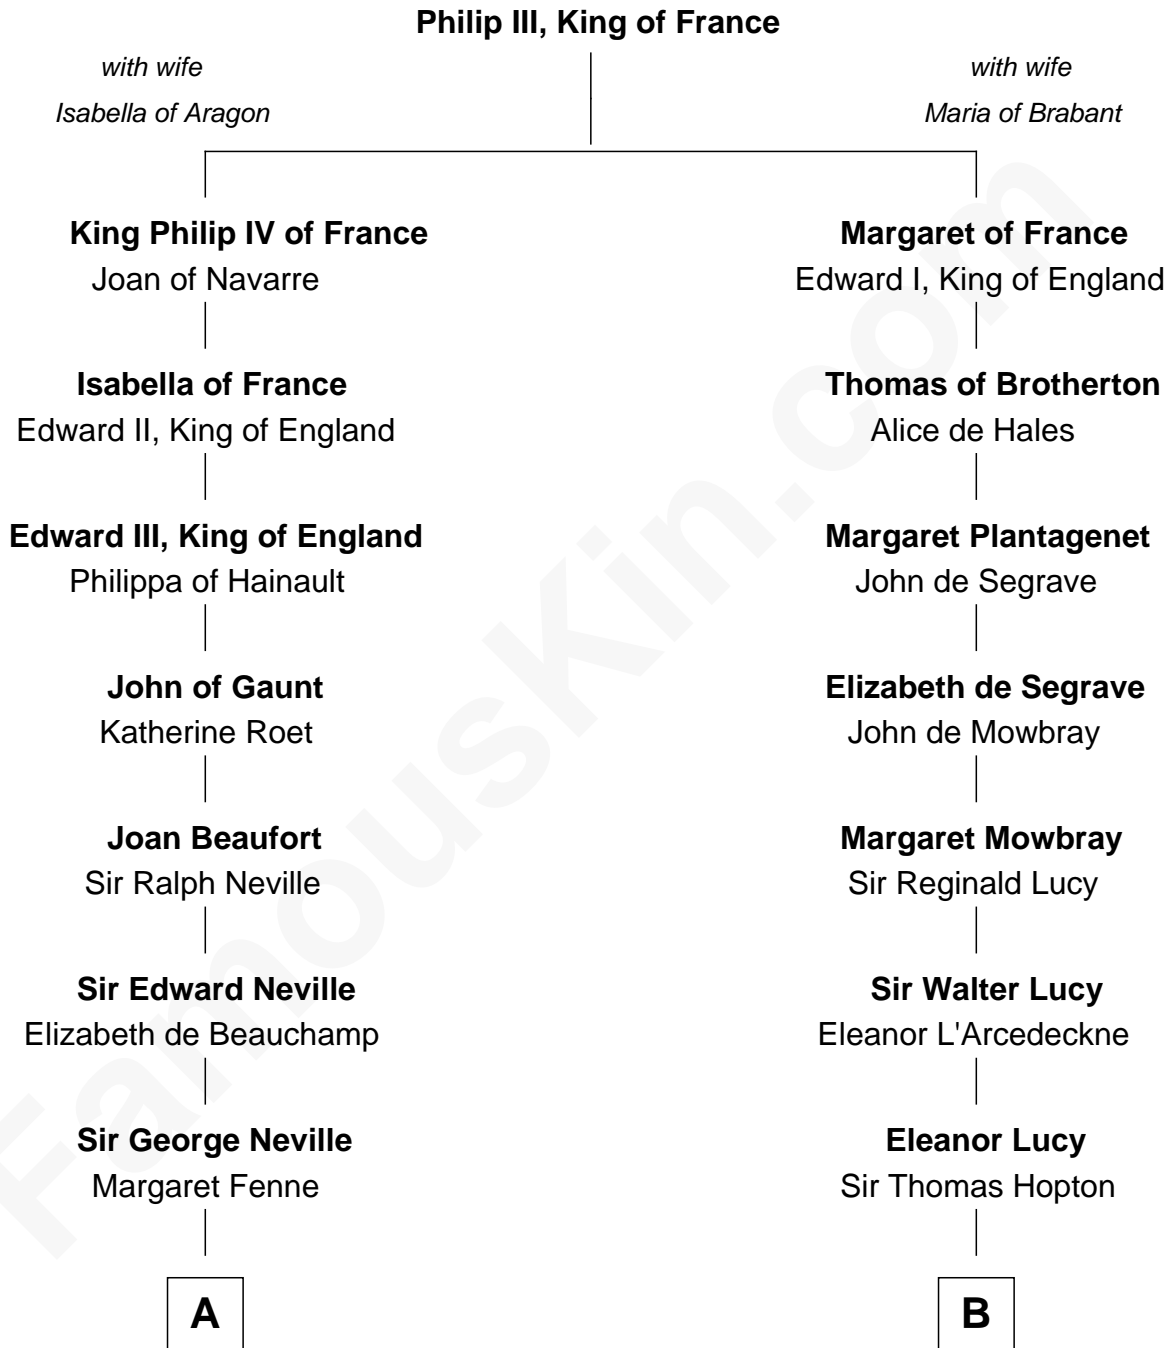

FamousKin.com Relationship Chart of

Harry F. Byrd

50th Governor of Virginia

20th cousin 1 time removed of

Marjorie Post

Founder of General Foods

C

Richard Evelyn Byrd

Anne Harrison

Col. William Byrd
Jane Meriwether Rivers

Richard Evelyn Byrd
Eleanor Bolling Flood

Harry F. Byrd
50th Governor of Virginia

D

Azel Lathrop

Elizabeth Hyde

Erastus Lathrop
Sarah Bailey