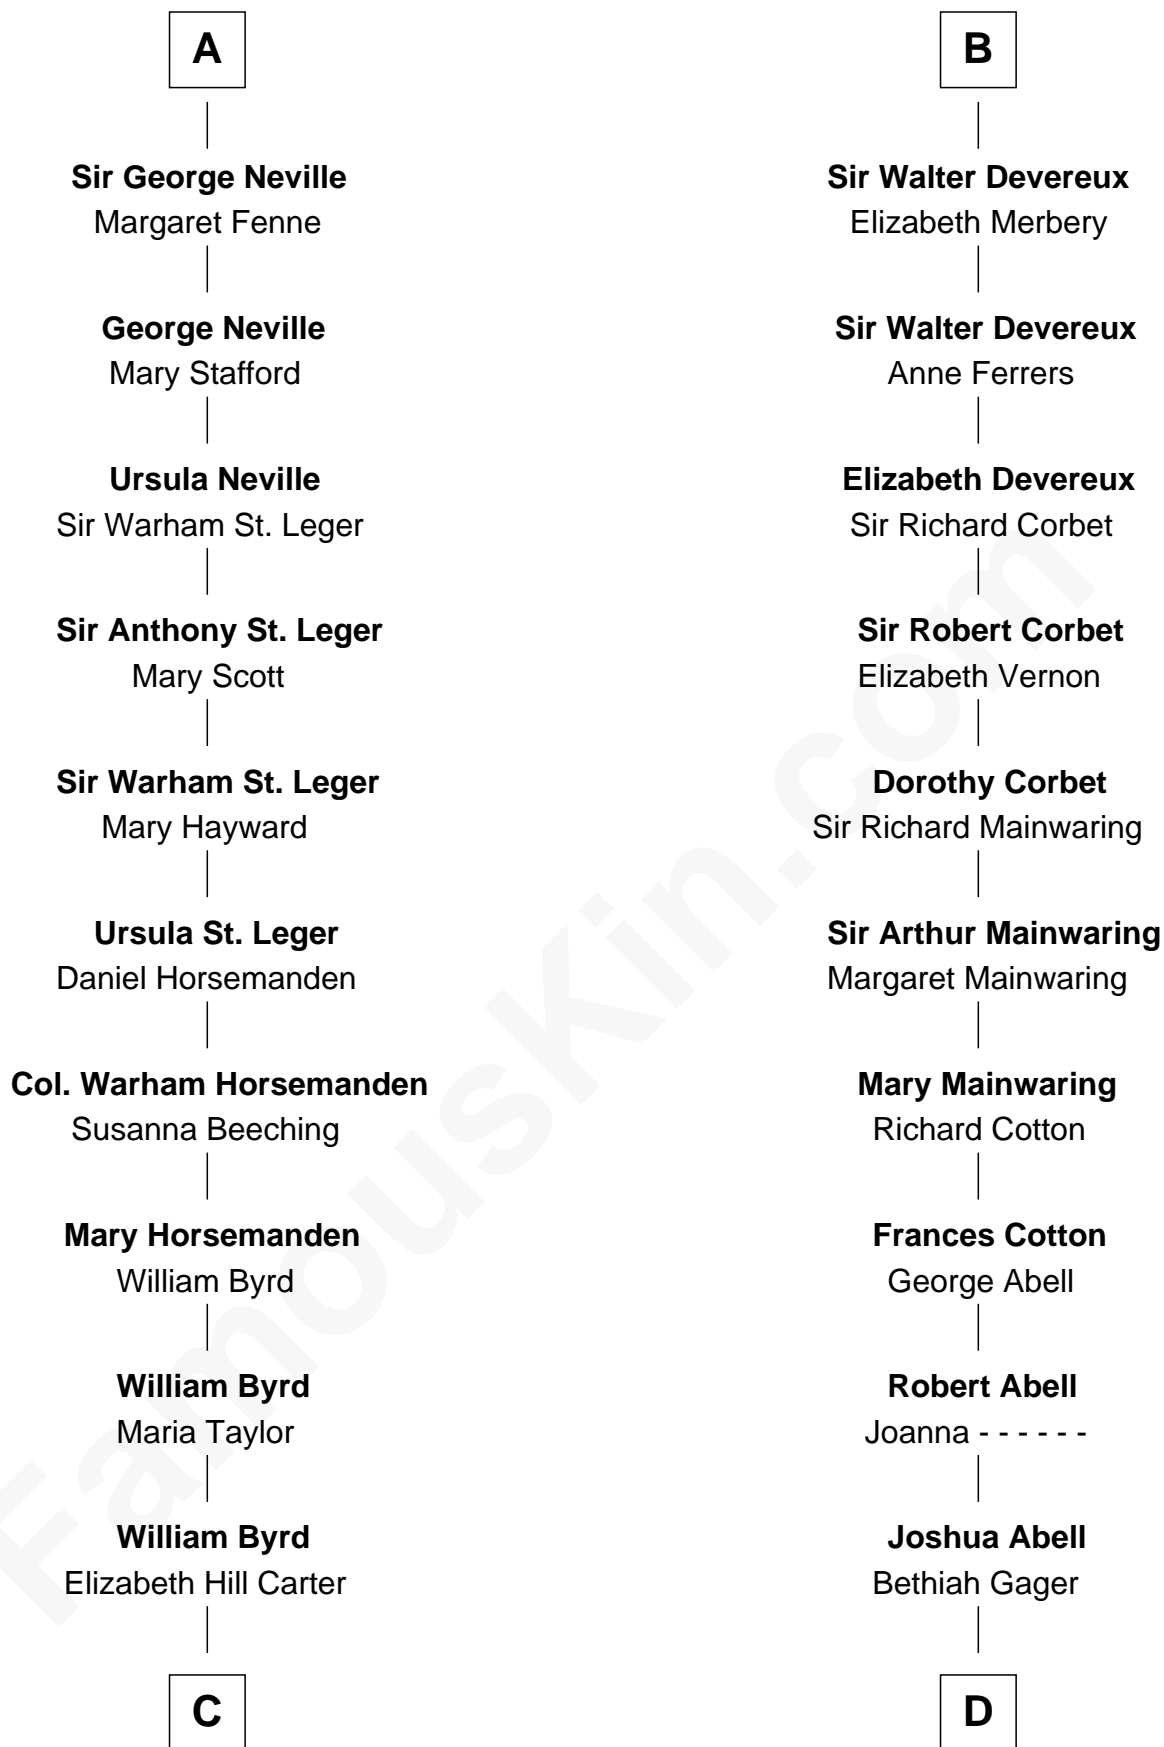

FamousKin.com Relationship Chart of

Harry F. Byrd

50th Governor of Virginia

21st cousin of

C. W. Post

Founder of Post Cereals

Jean de Brienne
Jeanne de Chateaudun

Blanche de Brienne
Sir William de Fiennes

A

Blanche de Brienne
Sir William de Fiennes

Margaret de Fiennes
Sir Edmund Mortimer

Maud Mortimer
Sir Thebaud de Verdun

Margery de Verdun
Sir John Crophull

Thomas Crophull
Sybil Delabere

Agnes Crophull
Sir Walter Devereux

Sir Walter Devereux
Elizabeth Bromwich

B

C

Thomas Taylor Byrd

Mary Armistead

Richard Evelyn Byrd

Anne Harrison

Col. William Byrd