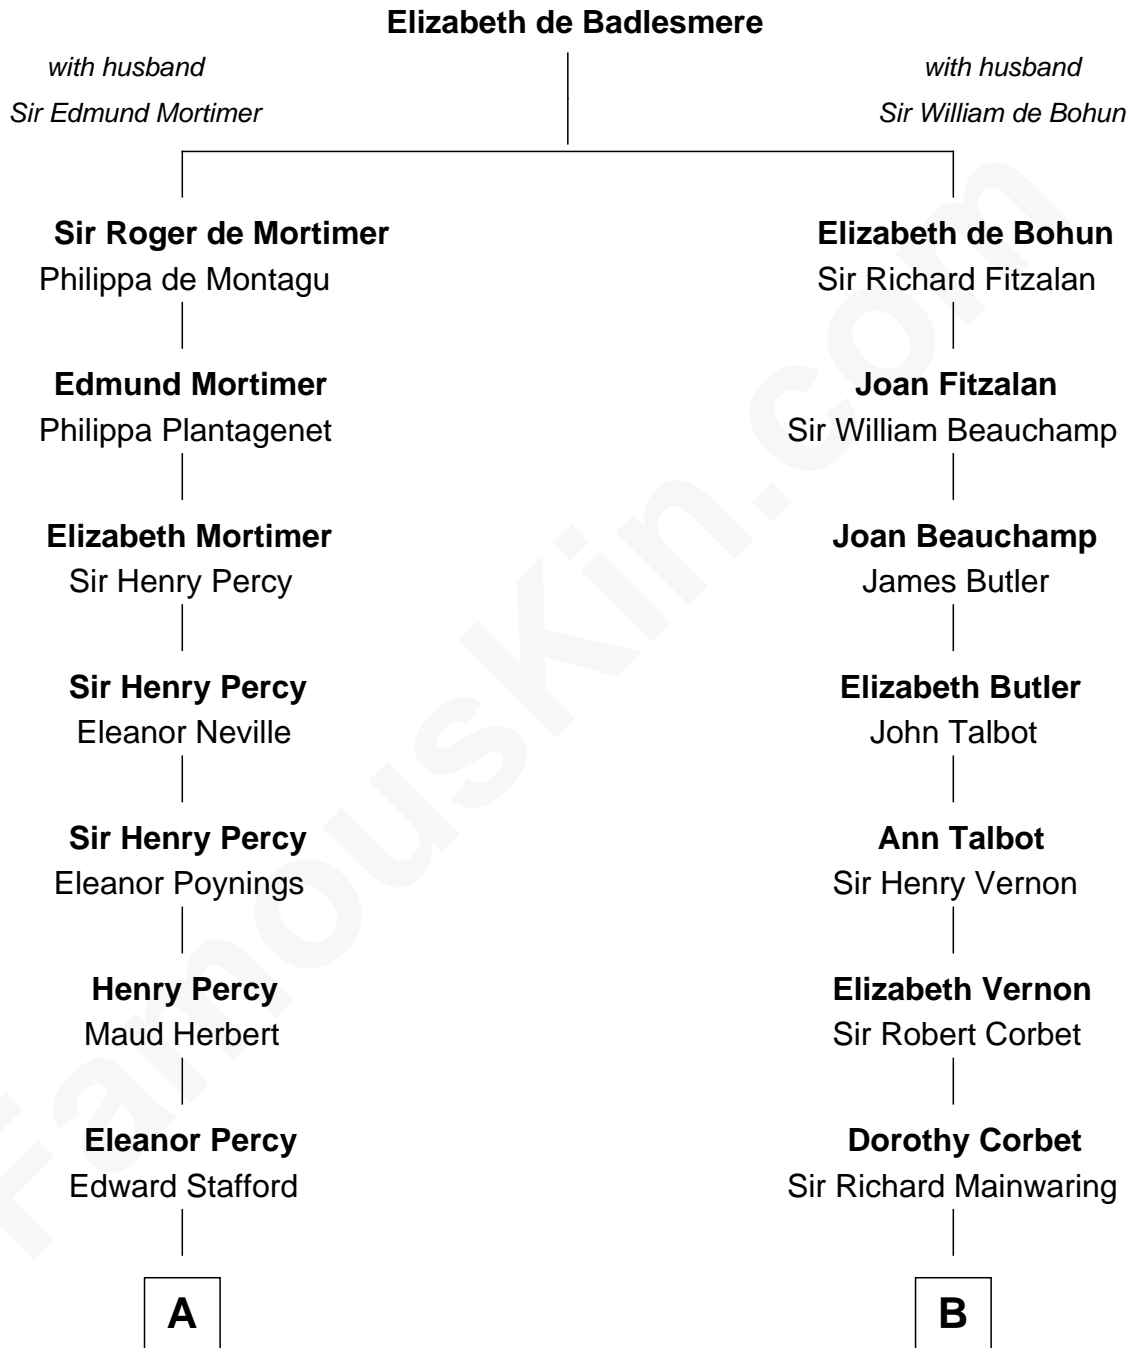

FamousKin.com Relationship Chart of

Harry F. Byrd

50th Governor of Virginia

16th cousin 4 times removed of

C. W. Post

Founder of Post Cereals

C

Richard Evelyn Byrd

Anne Harrison

Col. William Byrd
Jane Meriwether Rivers

Richard Evelyn Byrd
Eleanor Bolling Flood

Harry F. Byrd
50th Governor of Virginia

FamousKin.com