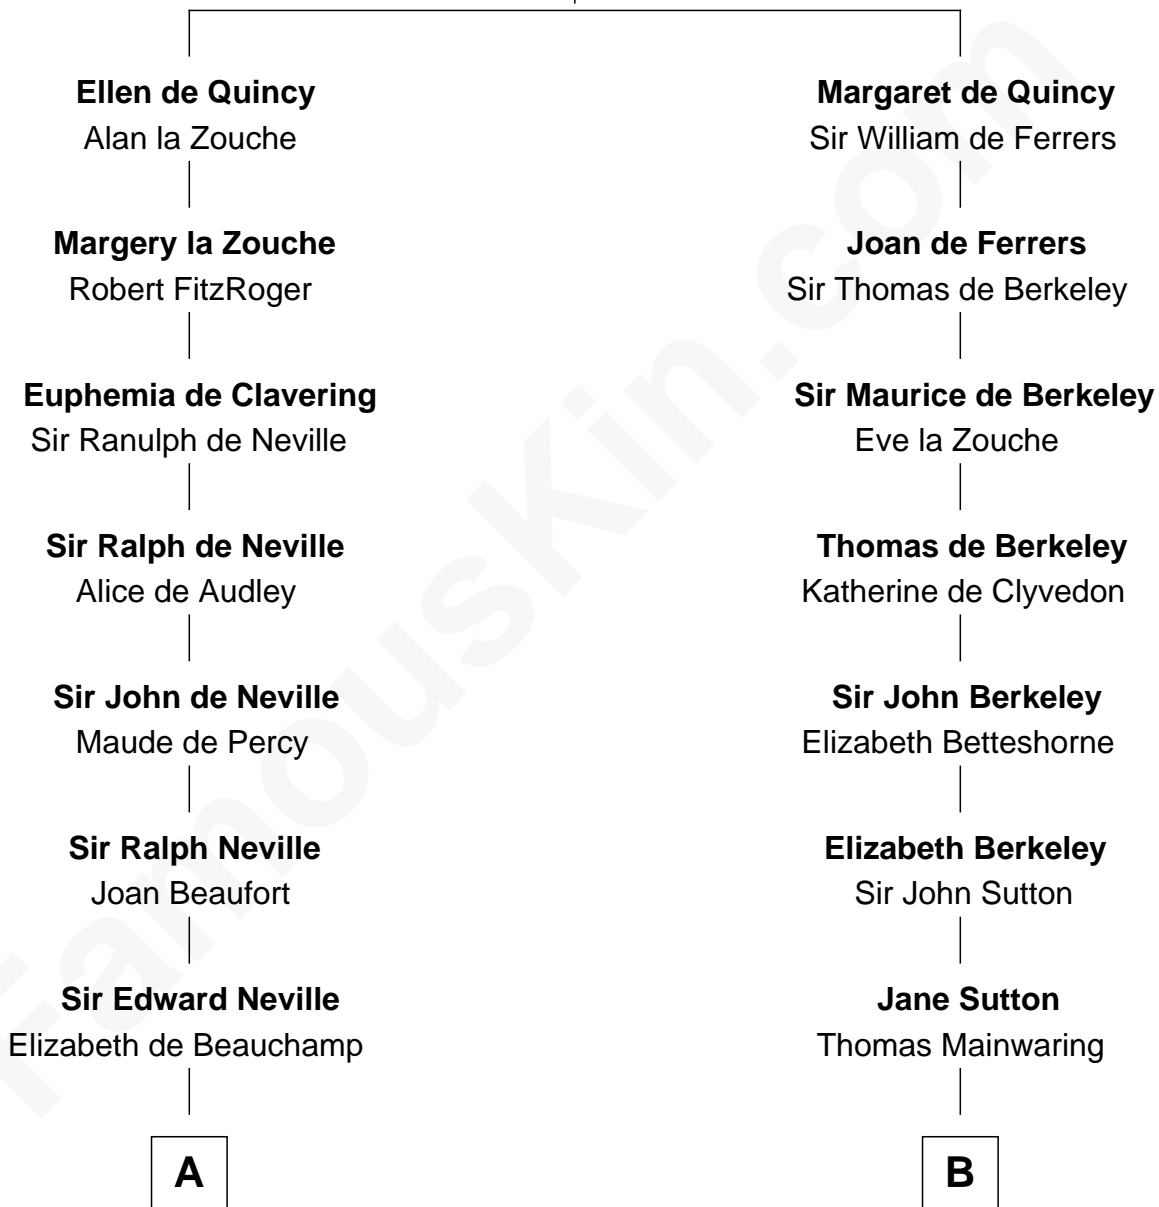

FamousKin.com Relationship Chart of

Harry F. Byrd

50th Governor of Virginia

17th cousin 4 times removed of

C. W. Post

Founder of Post Cereals

Sir Roger de Quincy

Helen of Galloway

C

—
Thomas Taylor Byrd

Mary Armistead

—
Richard Evelyn Byrd

Anne Harrison

—
Col. William Byrd
Jane Meriwether Rivers

—
Richard Evelyn Byrd

Eleanor Bolling Flood