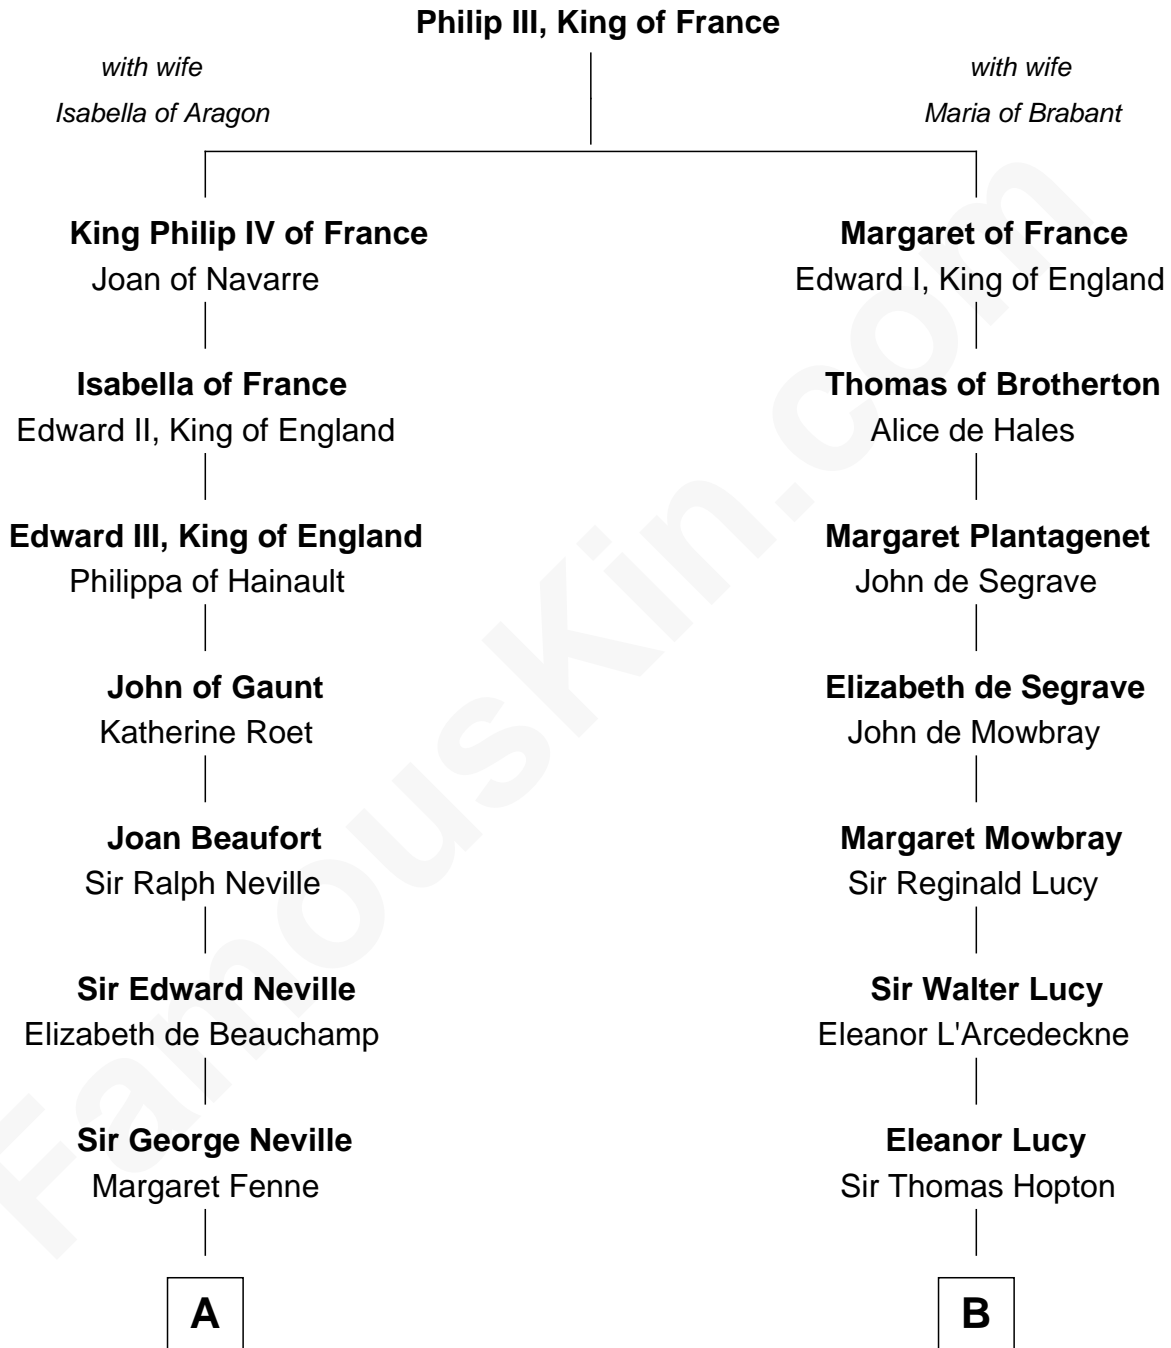

FamousKin.com Relationship Chart of

Harry F. Byrd

50th Governor of Virginia

20th cousin of

C. W. Post

Founder of Post Cereals

C

Richard Evelyn Byrd

Anne Harrison

Col. William Byrd

Jane Meriwether Rivers

Richard Evelyn Byrd

Eleanor Bolling Flood

Harry F. Byrd

50th Governor of Virginia

D

Azel Lathrop

Elizabeth Hyde

Erastus Lathrop

Sarah Bailey

Caroline Cushman Lathrop

Charles Rollin Post

C. W. Post

Founder of Post Cereals