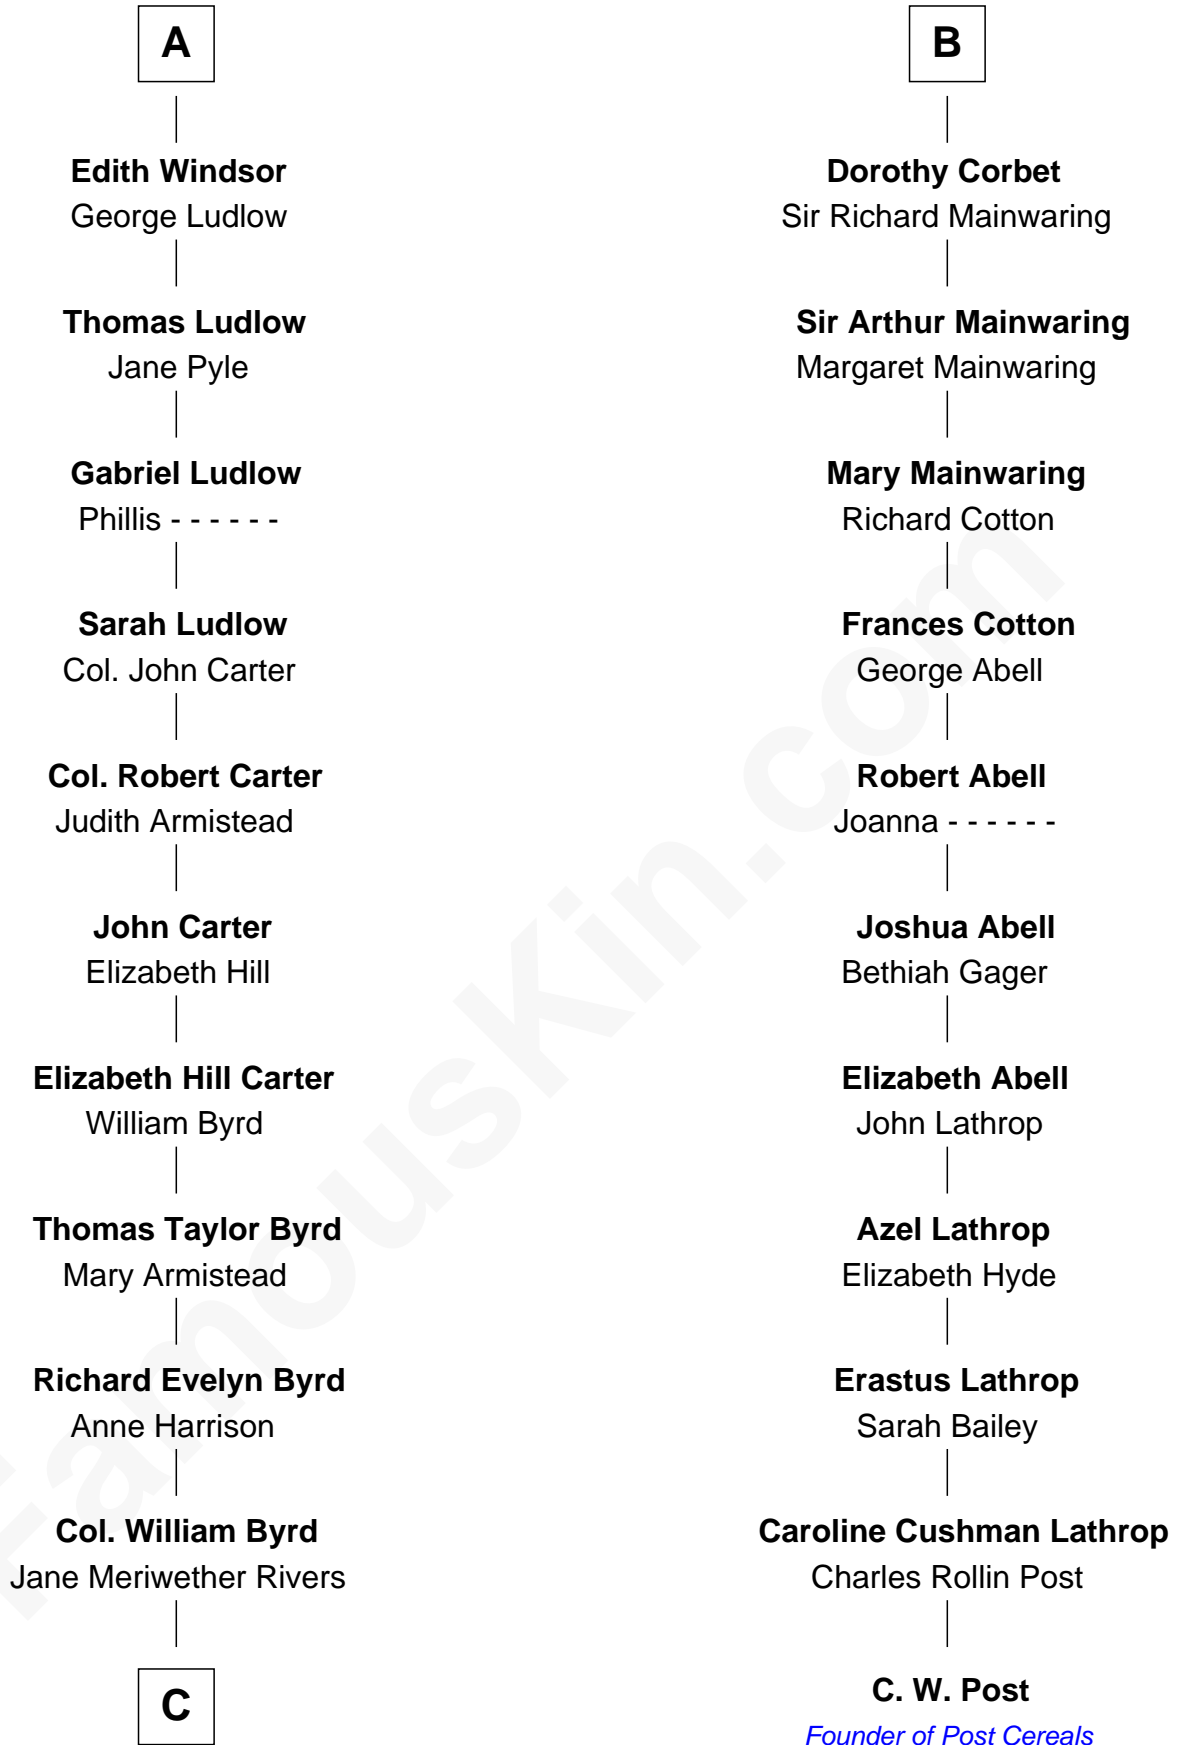

# FamousKin.com Relationship Chart of

**Harry F. Byrd**

*50th Governor of Virginia*

17th cousin 1 time removed of

**C. W. Post**

*Founder of Post Cereals*

**Humphrey de Bohun**

Elizabeth Plantagenet

**C**

Richard Evelyn Byrd  
Eleanor Bolling Flood

Harry F. Byrd  
*50th Governor of Virginia*

FamousKin.com