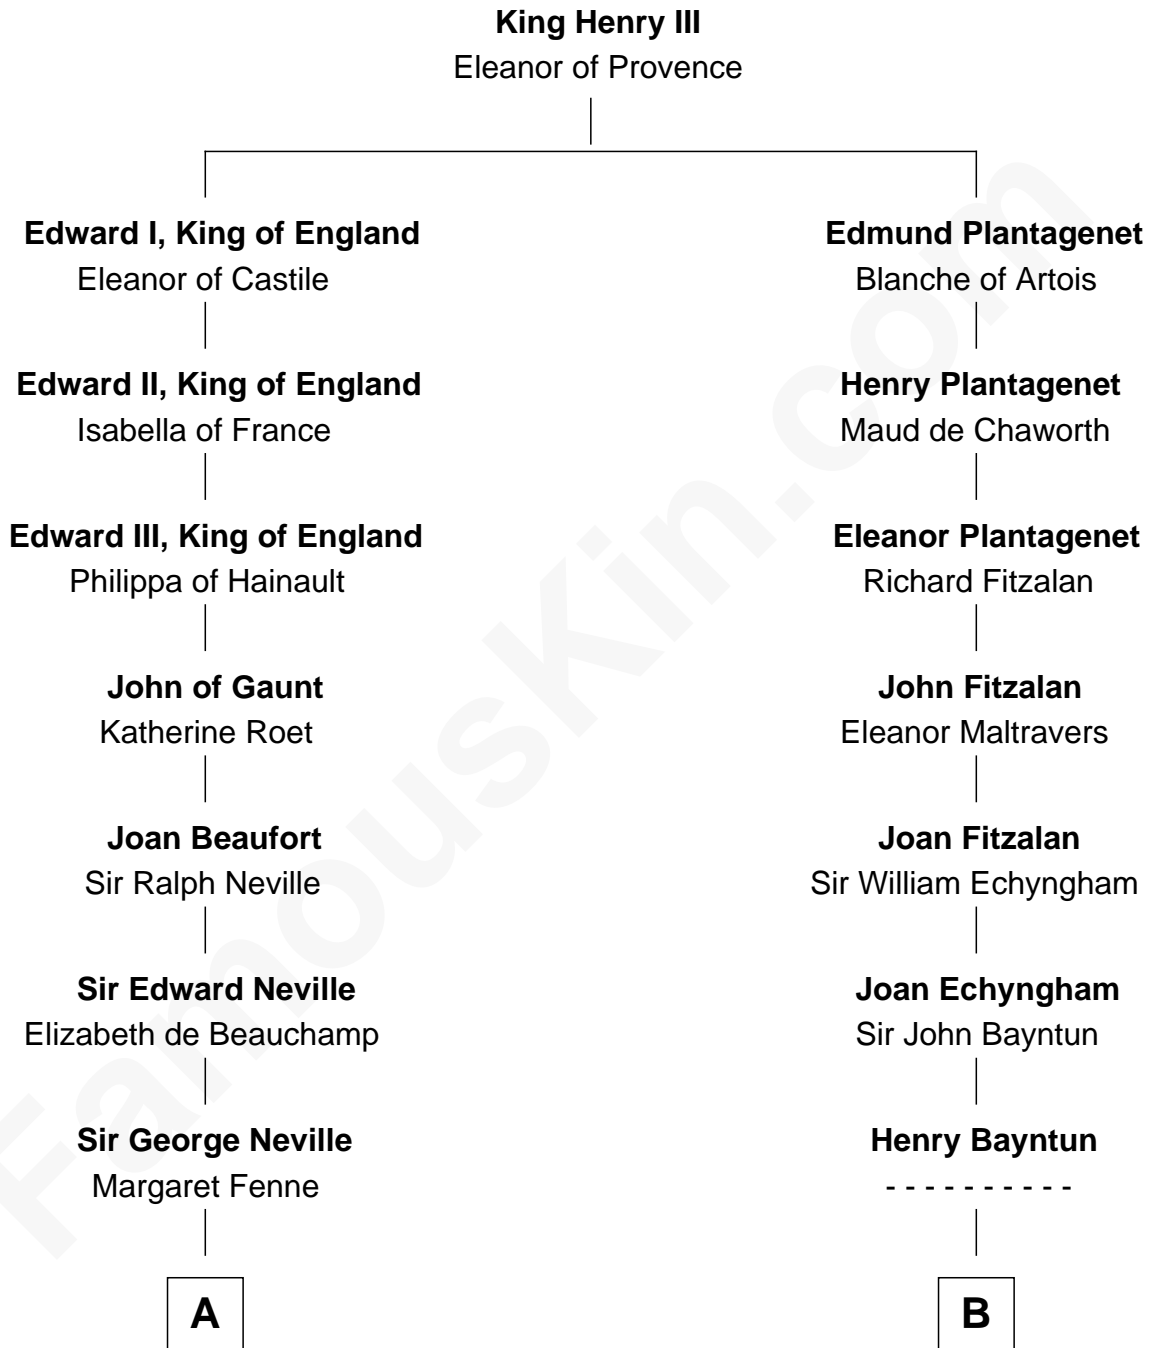

FamousKin.com Relationship Chart of

Harry F. Byrd

50th Governor of Virginia

20th cousin 1 time removed of

Pete Seeger

American Folk Singer

C

Richard Evelyn Byrd

Anne Harrison

Col. William Byrd
Jane Meriwether Rivers

Richard Evelyn Byrd
Eleanor Bolling Flood

Harry F. Byrd
50th Governor of Virginia

D

Thomas Simmons
Sarah Homans Thwing

Elsie Thwing Simmons
Albert Adams