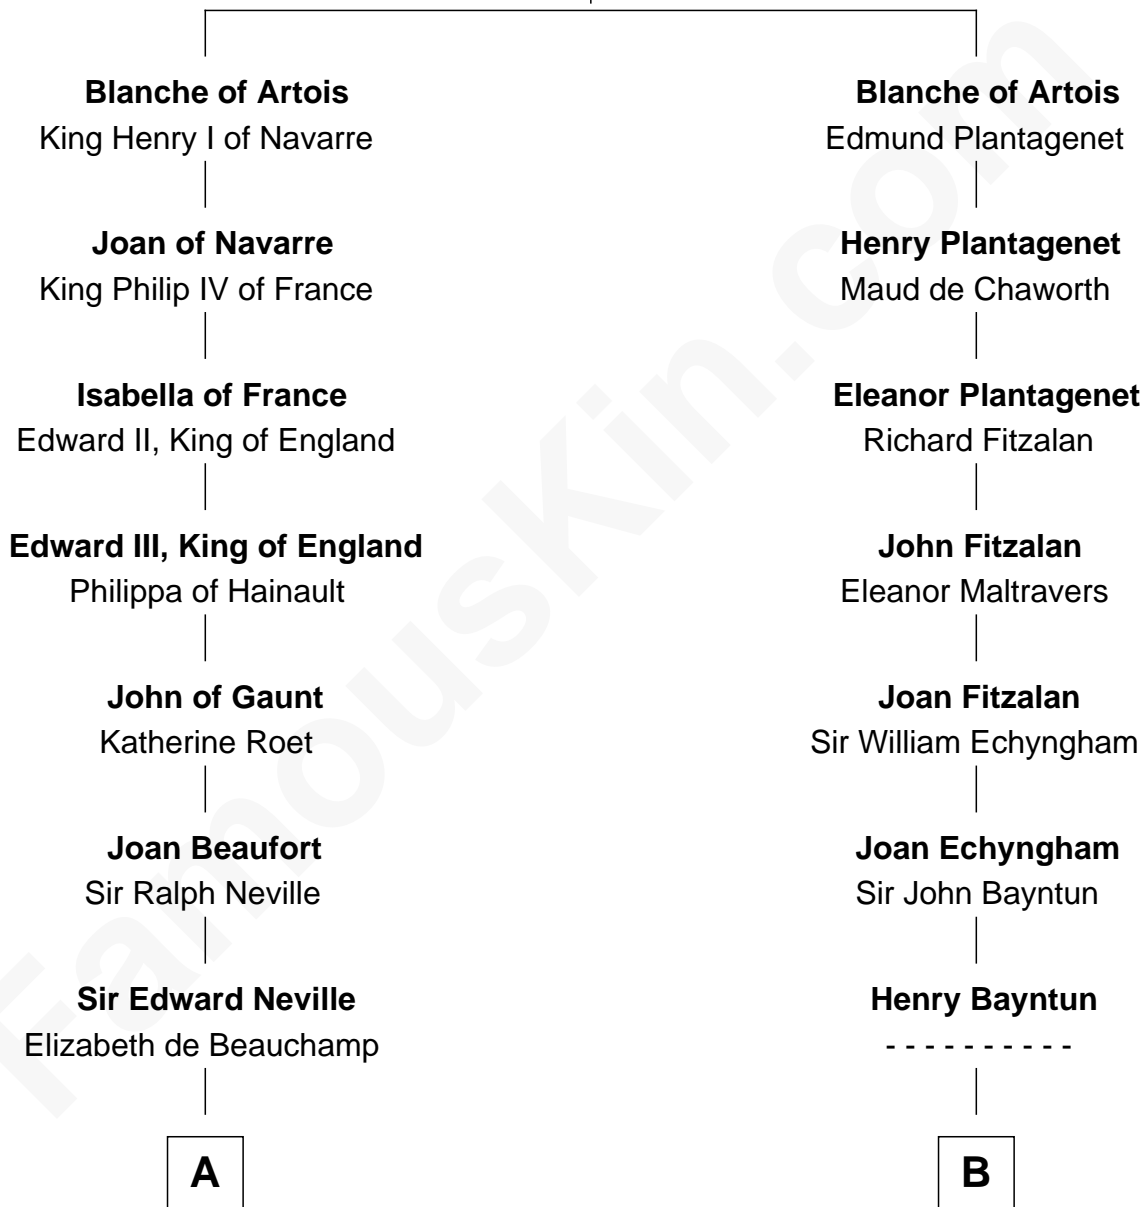

# FamousKin.com Relationship Chart of

**Harry F. Byrd**

*50th Governor of Virginia*

**21st cousin of**

**Pete Seeger**

*American Folk Singer*

**Robert I, Count of Artois**

Matilda of Brabant

**C**

**Thomas Taylor Byrd**

Mary Armistead

**Richard Evelyn Byrd**

Anne Harrison

**Col. William Byrd**

Jane Meriwether Rivers

**Richard Evelyn Byrd**

Eleanor Bolling Flood

**Harry F. Byrd**

*50th Governor of Virginia*

**D**

**Thomas Simmons**

Sarah Homans Thwing

**Elsie Thwing Simmons**

Albert Adams