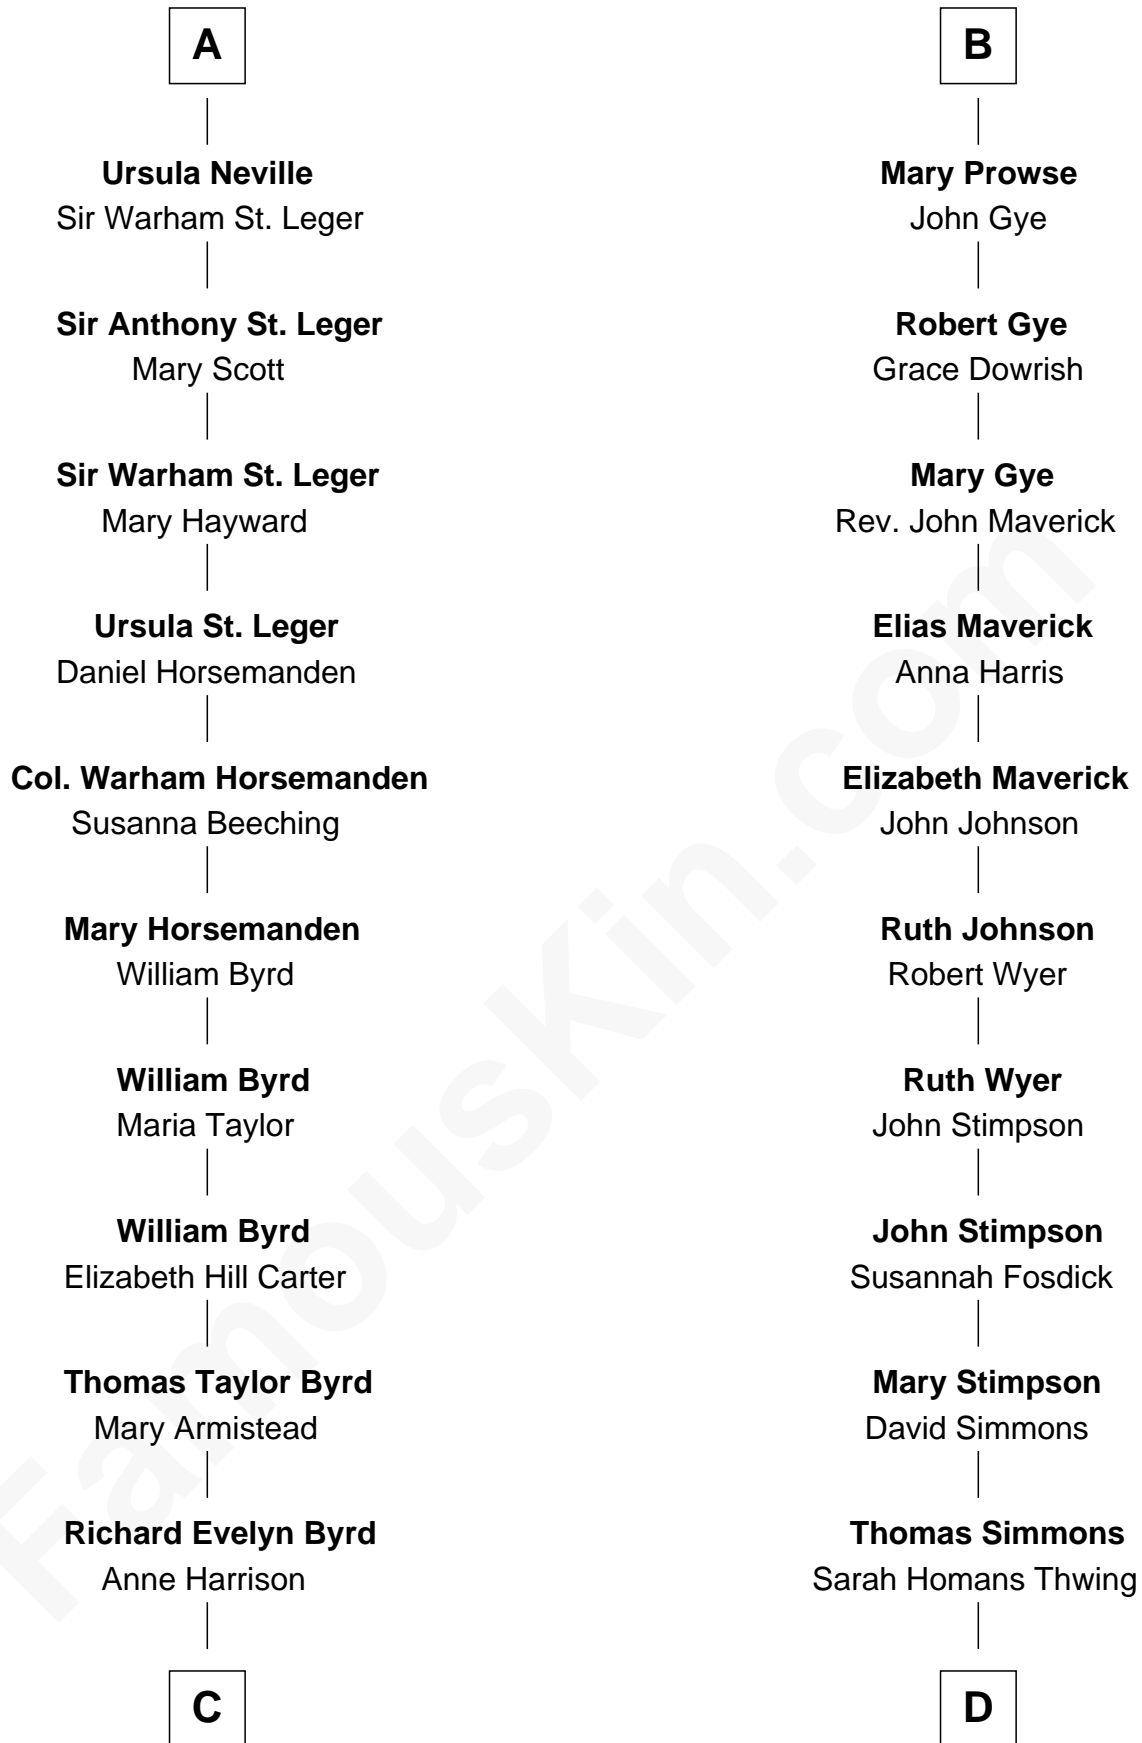

# FamousKin.com Relationship Chart of

**Harry F. Byrd**

*50th Governor of Virginia*

19th cousin 1 time removed of

**Pete Seeger**

*American Folk Singer*

**Sir Maurice de Berkeley**

Eve la Zouche

John Maltravers

**Sir John Maltravers**

Gwenthin - - - - -

**Eleanor Maltravers**

John Fitzalan

**Joan Fitzalan**

Sir William Echyngham

**Joan Echyngham**

Sir John Bayntun

**Henry Bayntun**

- - - - -

**Jane Bayntun**

Thomas Prowse

**B**

**C**

**Col. William Byrd**  
Jane Meriwether Rivers

**Richard Evelyn Byrd**  
Eleanor Bolling Flood

**Harry F. Byrd**  
*50th Governor of Virginia*

**D**

**Elsie Thwing Simmons**  
Albert Adams

**Elsie Simmons Adams**  
Charles Louis Seeger

**Charles Louis Seeger**  
Constance de Clyver Edson