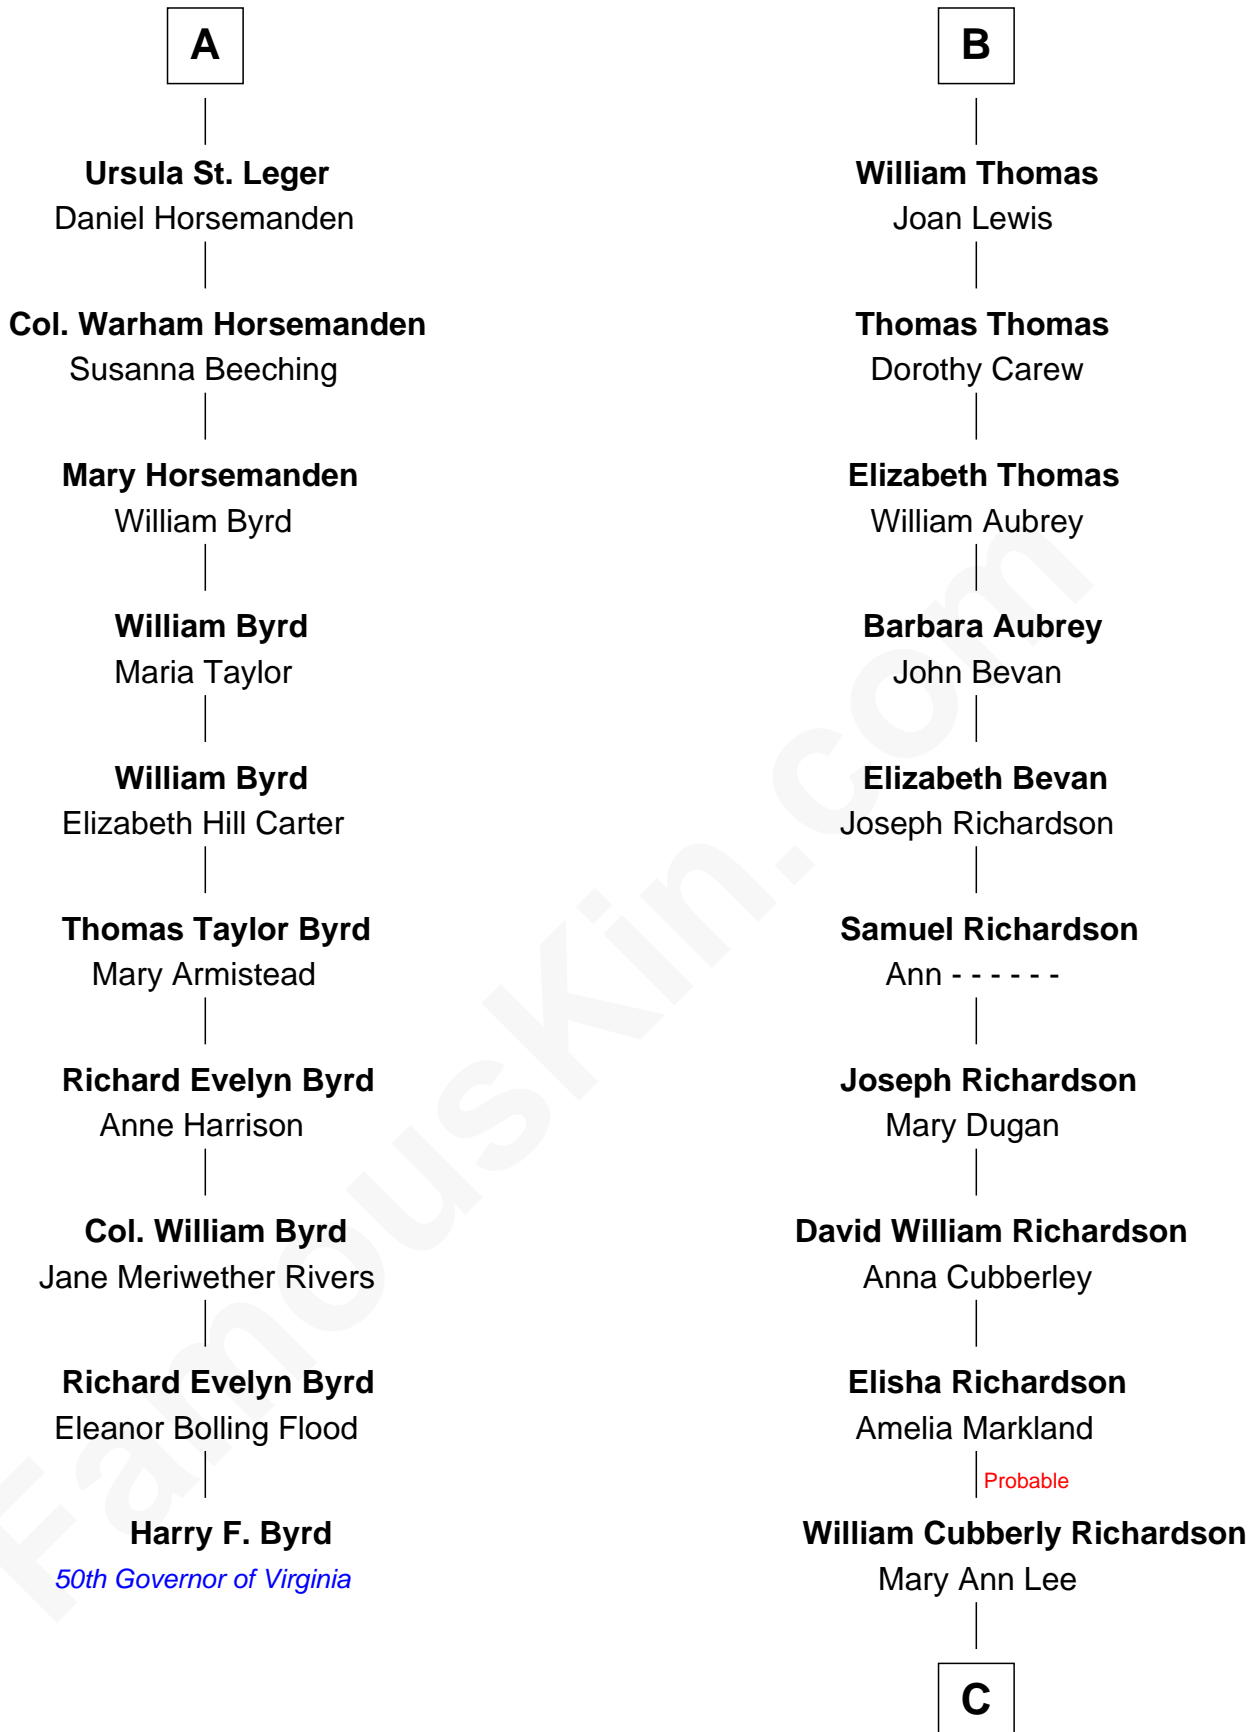

FamousKin.com Relationship Chart of

Harry F. Byrd

50th Governor of Virginia

16th cousin 4 times removed of

Sally Ride

1st American Woman in Space

John of Gaunt

Katherine Roet

C

Charles Everroad Richardson

Blanche Gibson

Jennie Mae Richardson

Thomas Vernam Ride

Dale Burdell Ride

Carol Joyce Anderson

Sally Ride

1st American Woman in Space