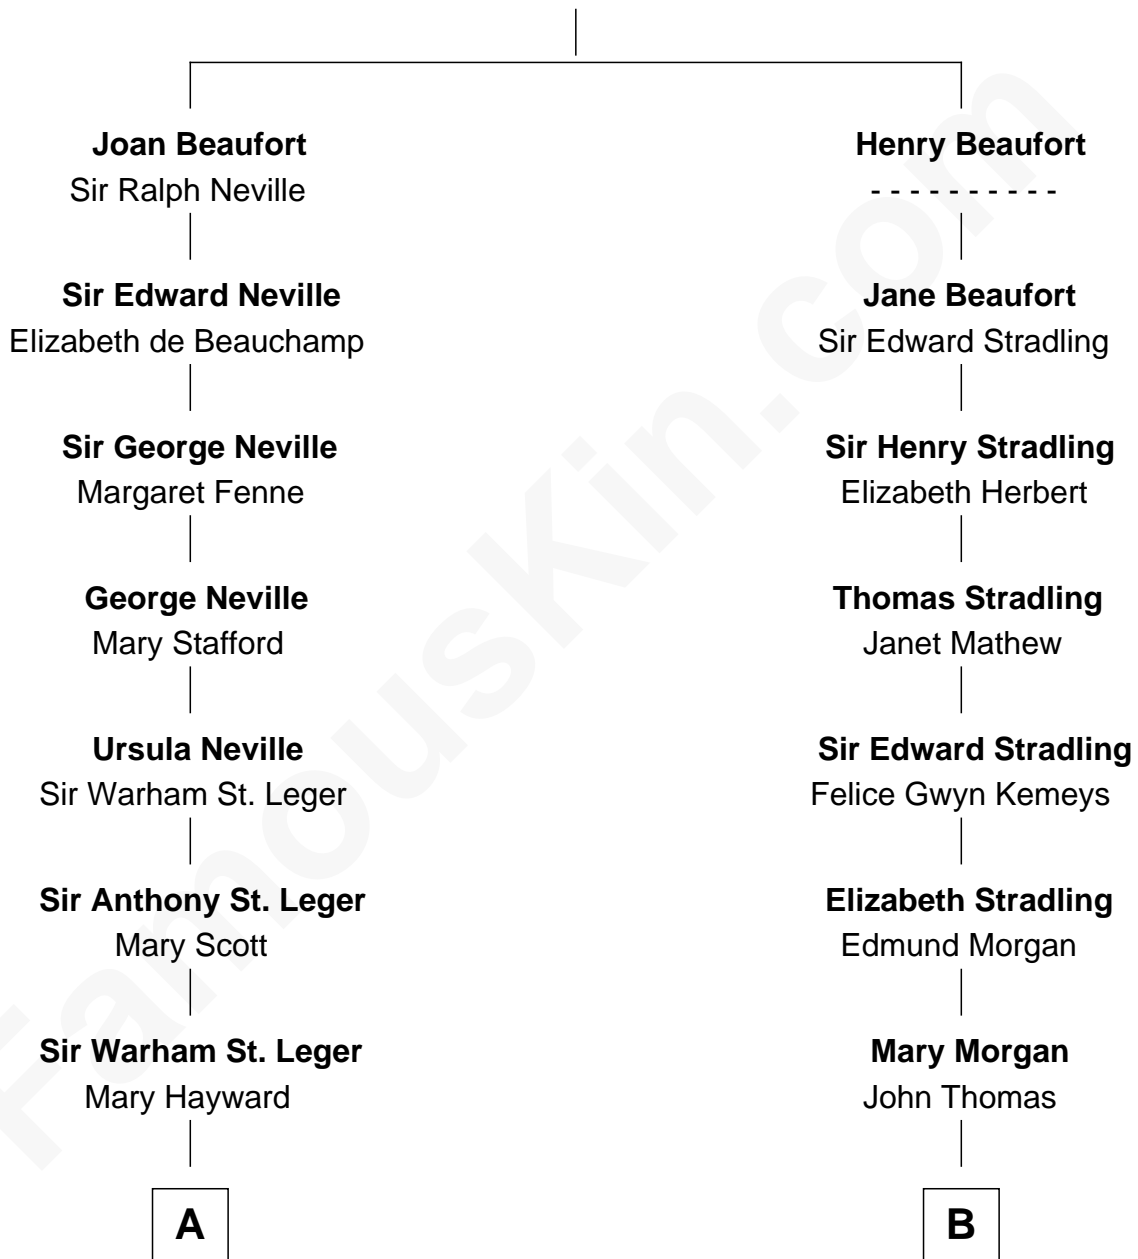

FamousKin.com Relationship Chart of

Harry F. Byrd

50th Governor of Virginia

16th cousin 4 times removed of

Sally Ride

1st American Woman in Space

John of Gaunt

Katherine Roet

C

Charles Everroad Richardson

Blanche Gibson

Jennie Mae Richardson

Thomas Vernam Ride

Dale Burdell Ride

Carol Joyce Anderson

Sally Ride

1st American Woman in Space