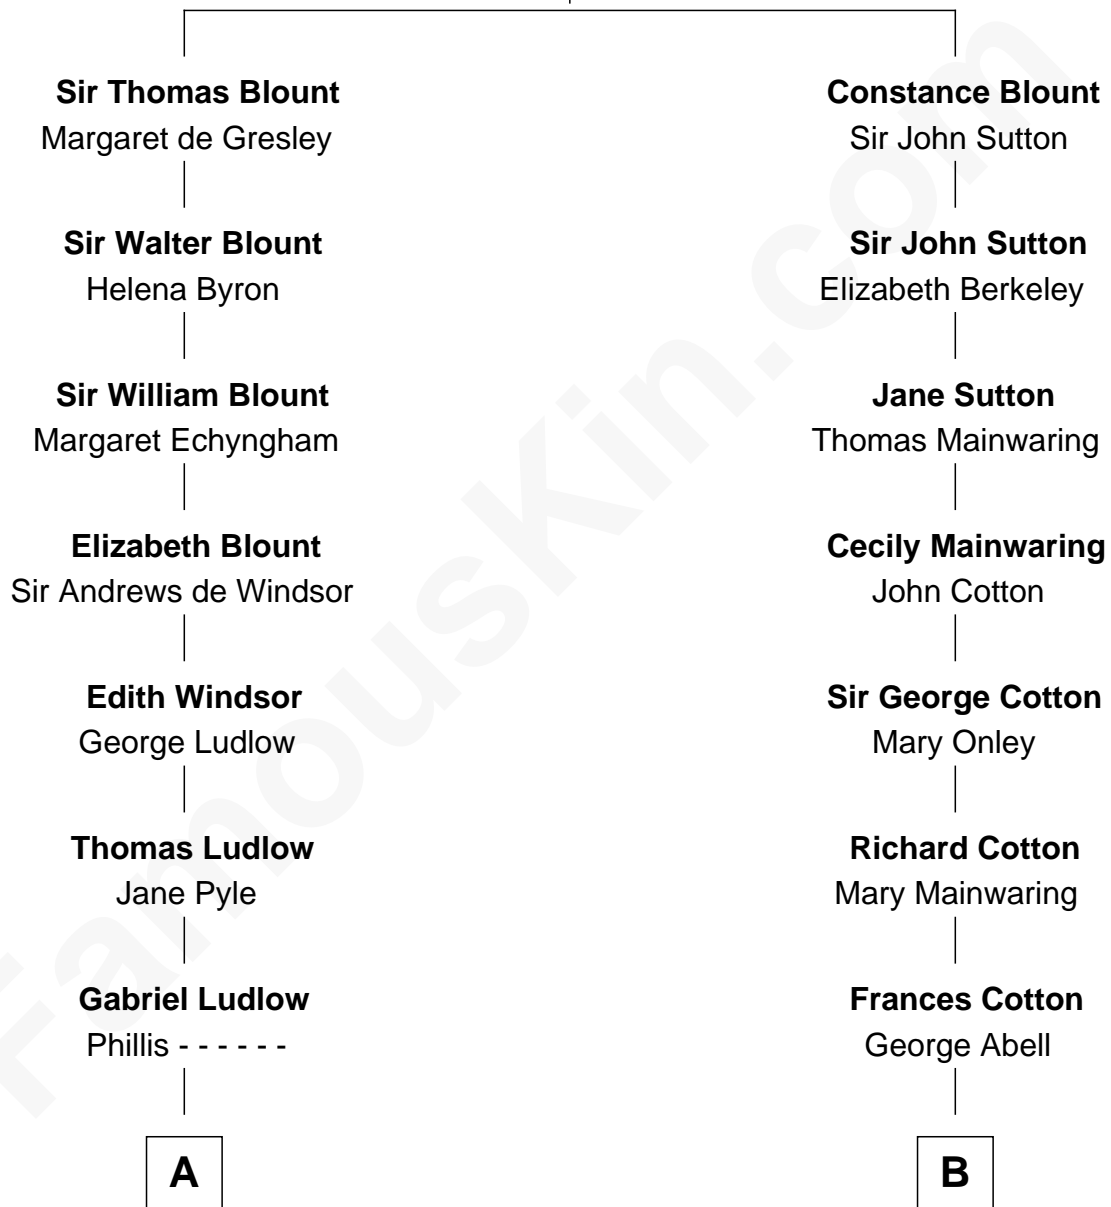

# FamousKin.com Relationship Chart of

**Harry F. Byrd**

*50th Governor of Virginia*

15th cousin 3 times removed of

**Adlai Stevenson III**

*U.S. Senator from Illinois*

**Sir Walter Blount**

Sancha de Ayala

**C**

**Ellen Borden**

Adlai Ewing Stevenson

**Adlai Stevenson III**

*U.S. Senator from Illinois*

FamousKin.com