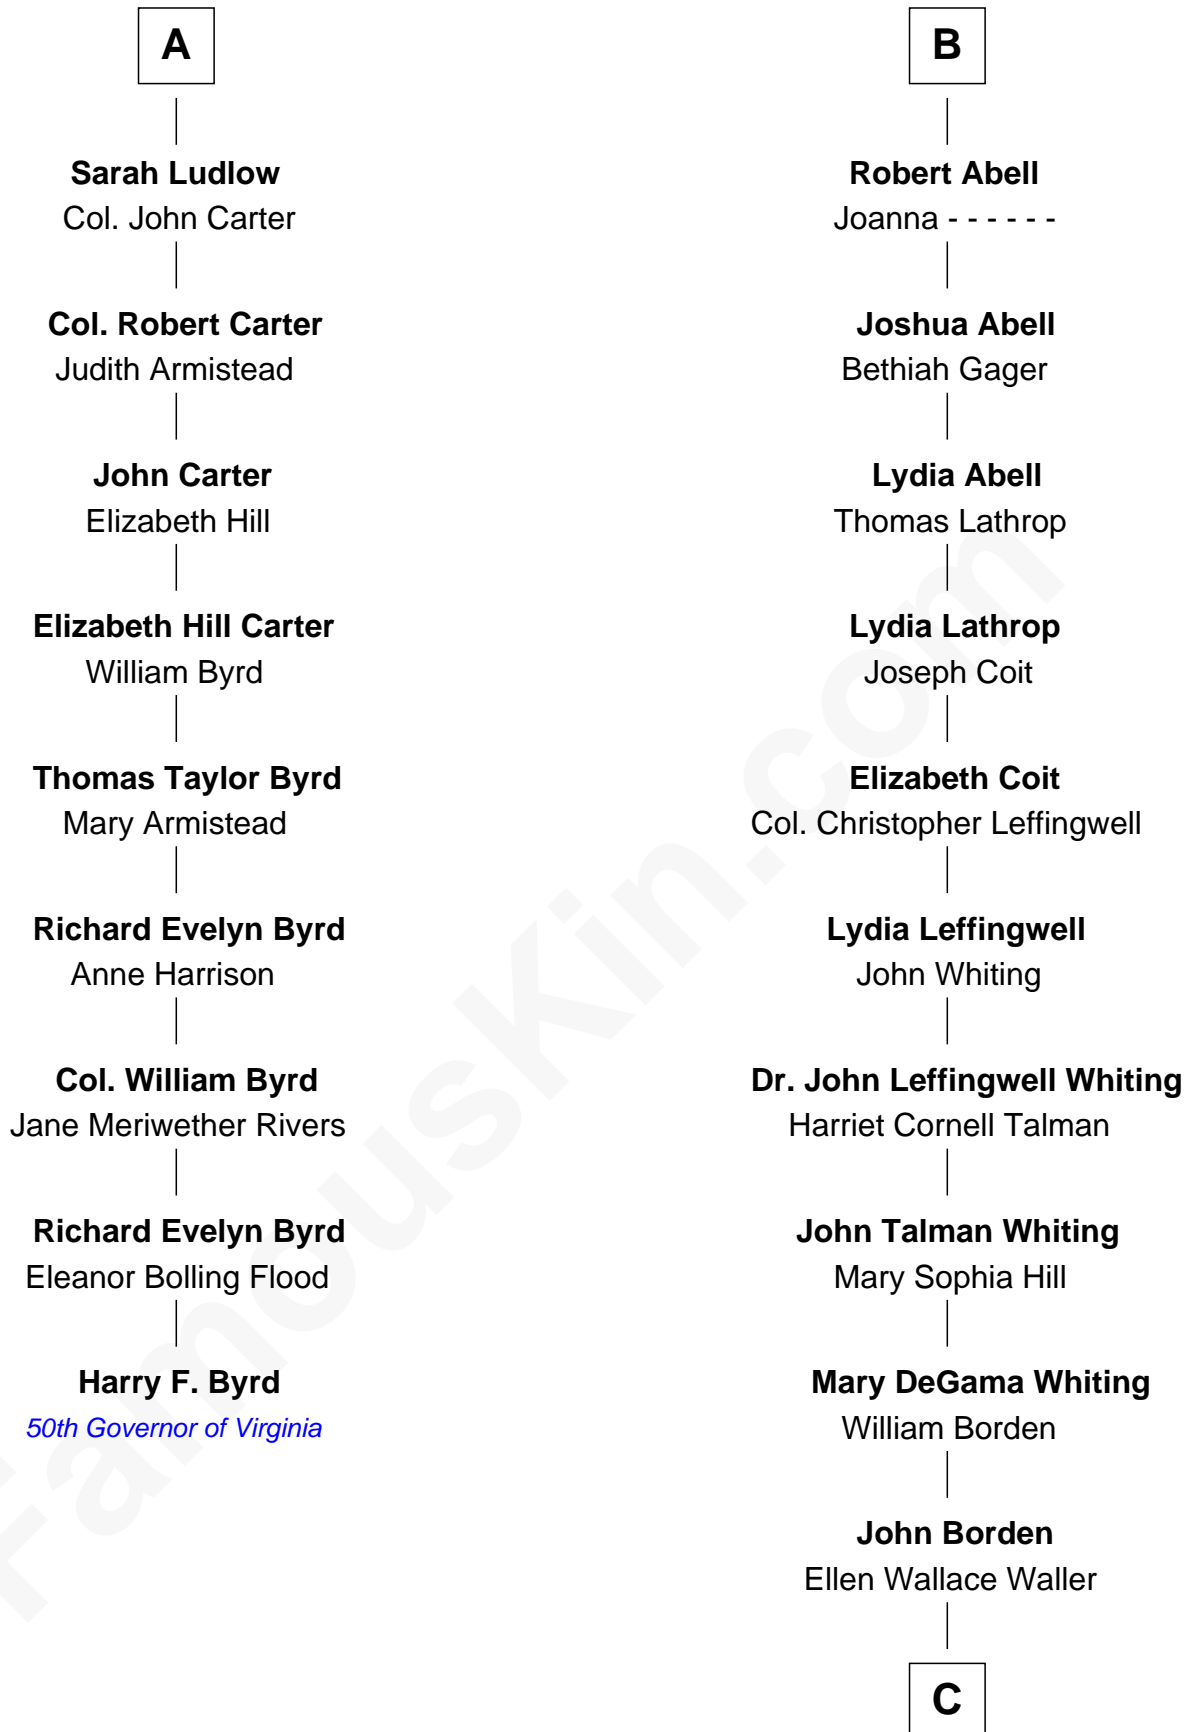

# FamousKin.com Relationship Chart of

**Harry F. Byrd**

*50th Governor of Virginia*

15th cousin 3 times removed of

**Adlai Stevenson III**

*U.S. Senator from Illinois*

**Sir Walter Blount**

Sancha de Ayala

**C**

**Ellen Borden**

Adlai Ewing Stevenson

**Adlai Stevenson III**

*U.S. Senator from Illinois*

FamousKin.com