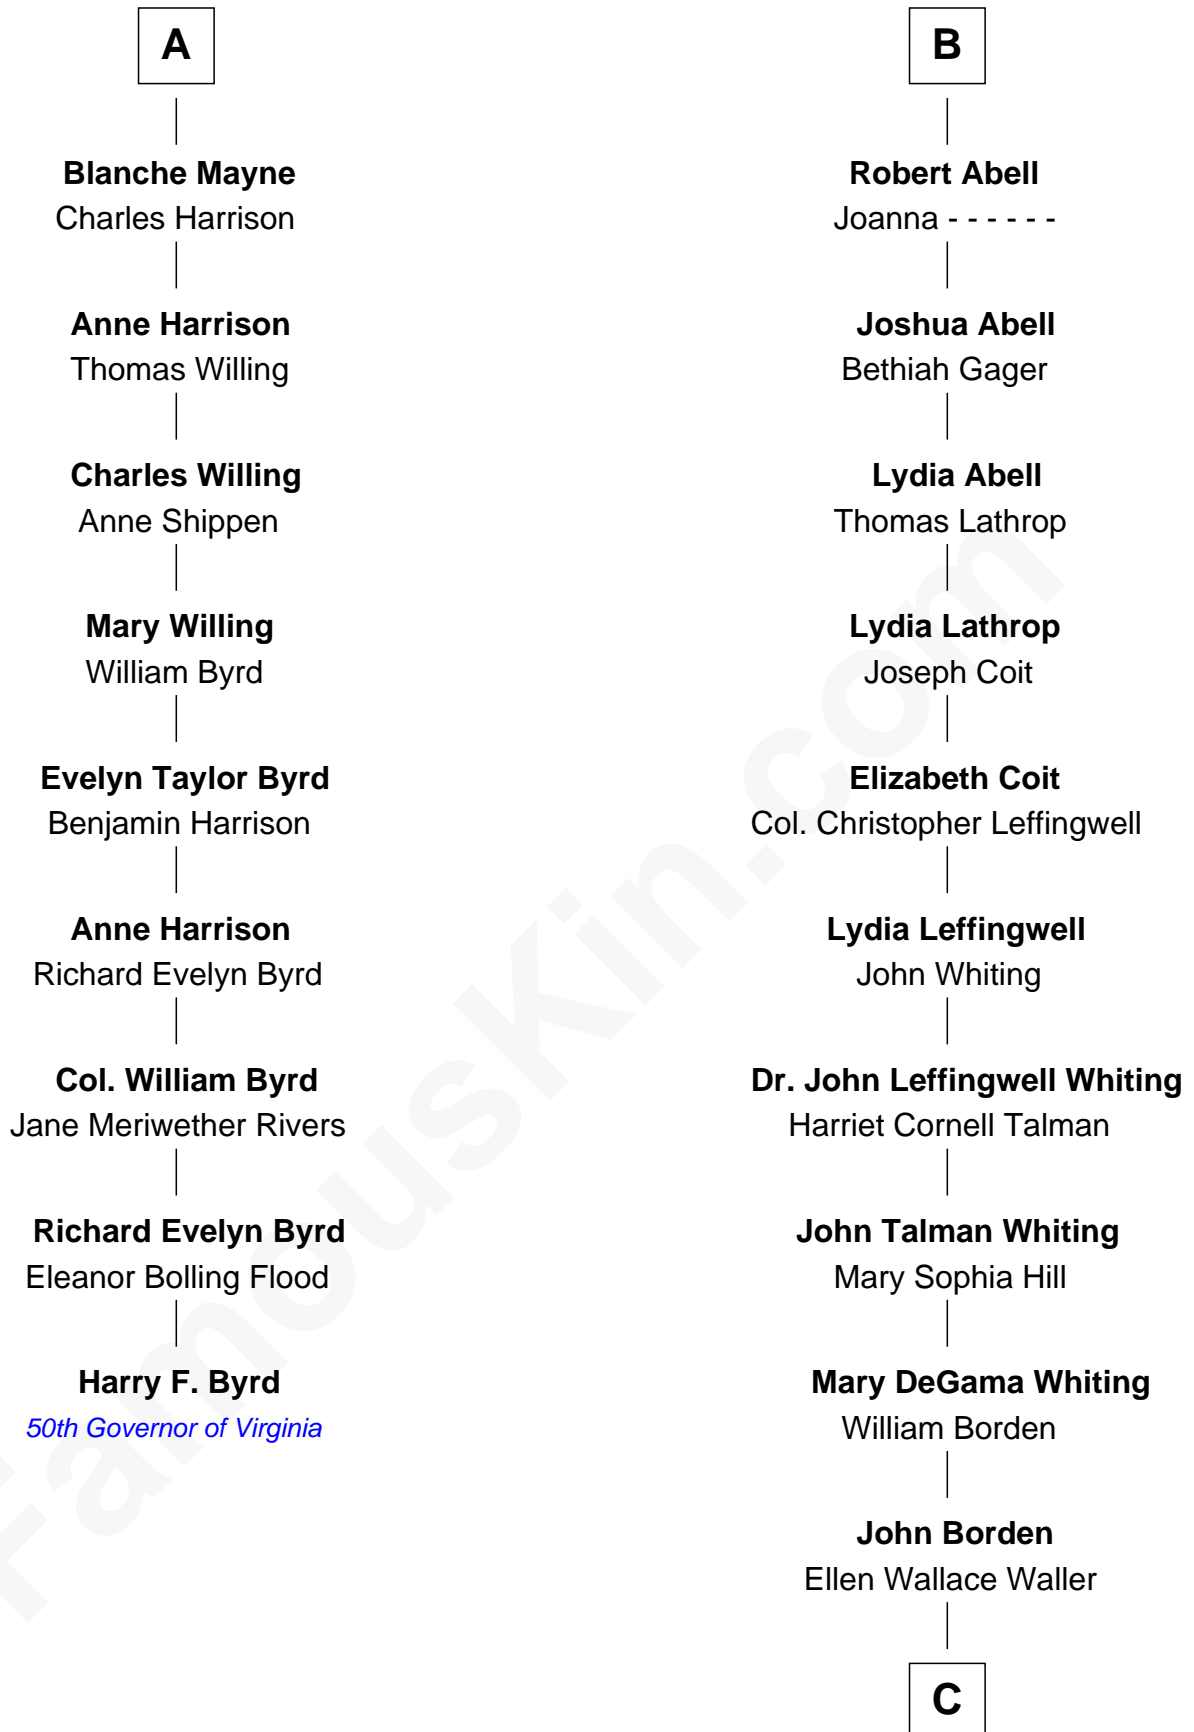

FamousKin.com Relationship Chart of

Harry F. Byrd

50th Governor of Virginia

15th cousin 3 times removed of

Adlai Stevenson III

U.S. Senator from Illinois

Sir Robert Corbet

Margaret - - - - -

C

Ellen Borden

Adlai Ewing Stevenson

Adlai Stevenson III

U.S. Senator from Illinois

FamousKin.com