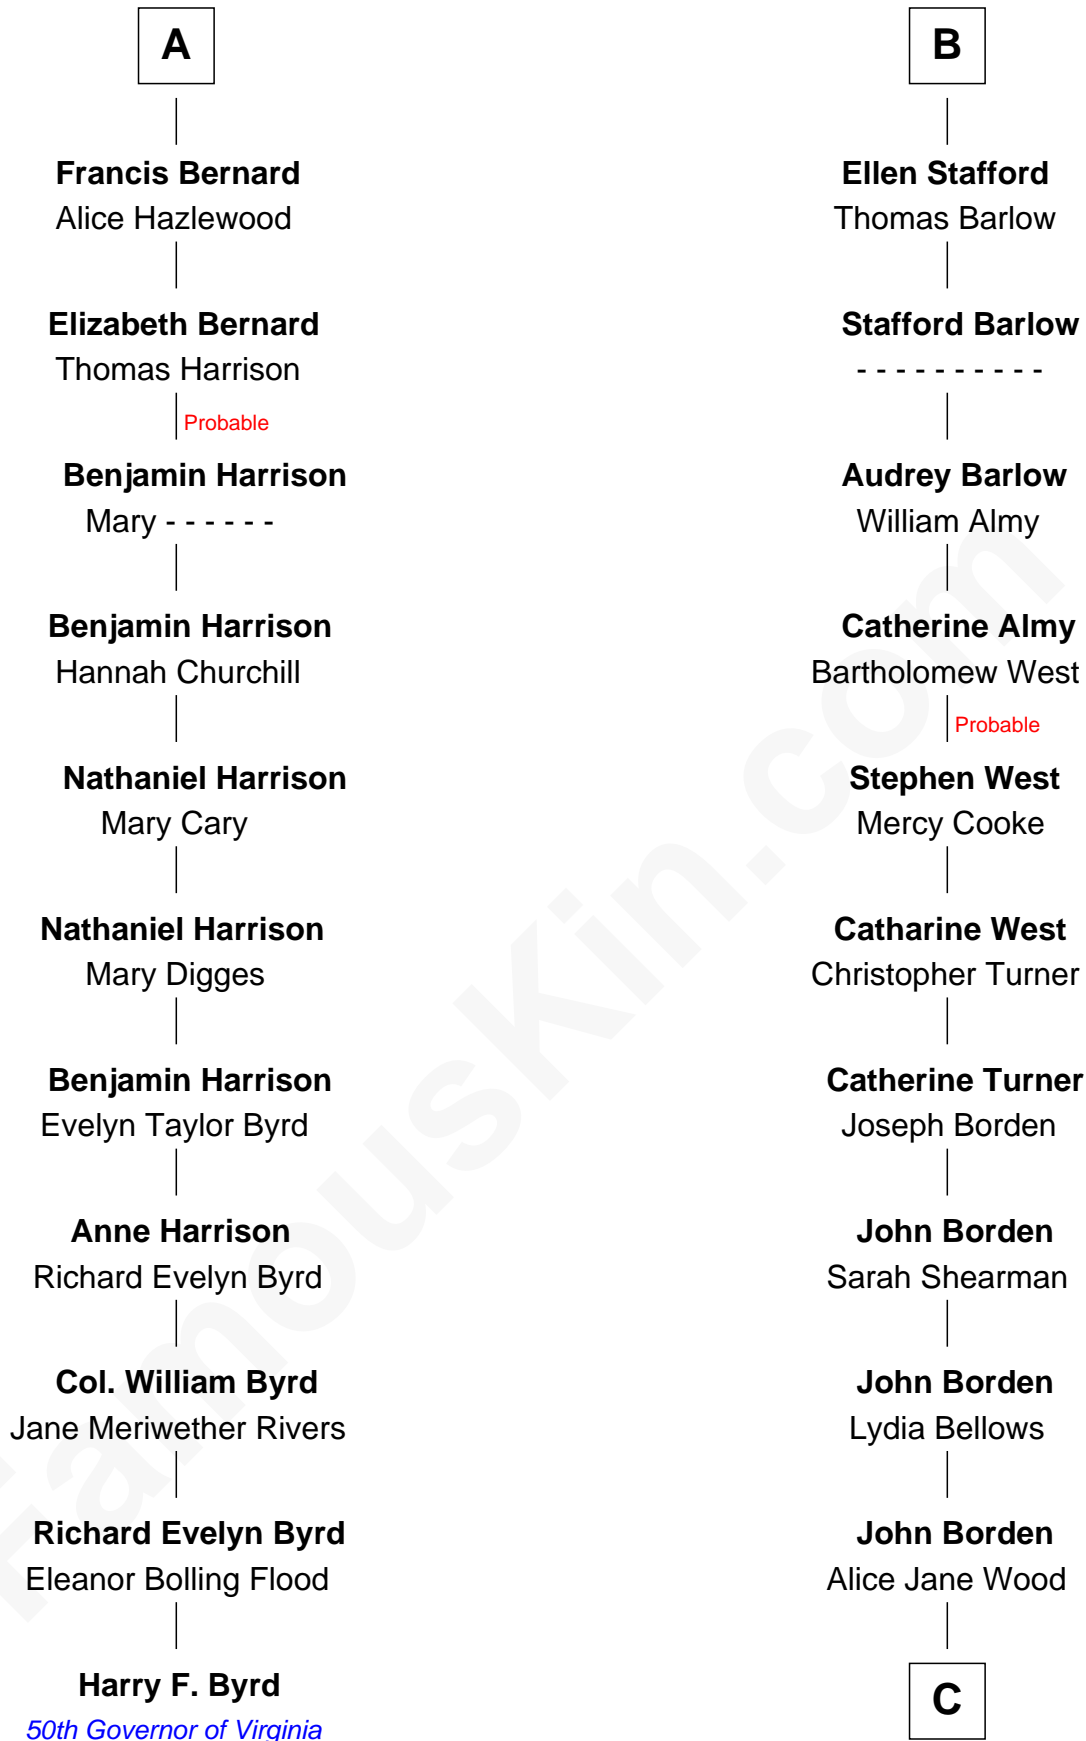

FamousKin.com Relationship Chart of

Harry F. Byrd

50th Governor of Virginia

17th cousin 3 times removed of

Adlai Stevenson III

U.S. Senator from Illinois

Ralph de Stafford

*with wife
Margaret de Audley*

Sir Humphrey Stafford
Elizabeth Burdet

Sir Henry le Scrope
Elizabeth le Scrope

Sir Humphrey Stafford
Eleanor Aylesbury

Margaret Scrope
John Bernard

Humphrey Stafford
Katherine Fray

John Bernard
Margaret Daundelyn

Sir Humphrey Stafford
Margaret Fogge

John Bernard
Cecily Muscote

Sir Humphrey Stafford
Margaret Tame

A

B

C

William Borden
Mary DeGama Whiting

John Borden
Ellen Wallace Waller