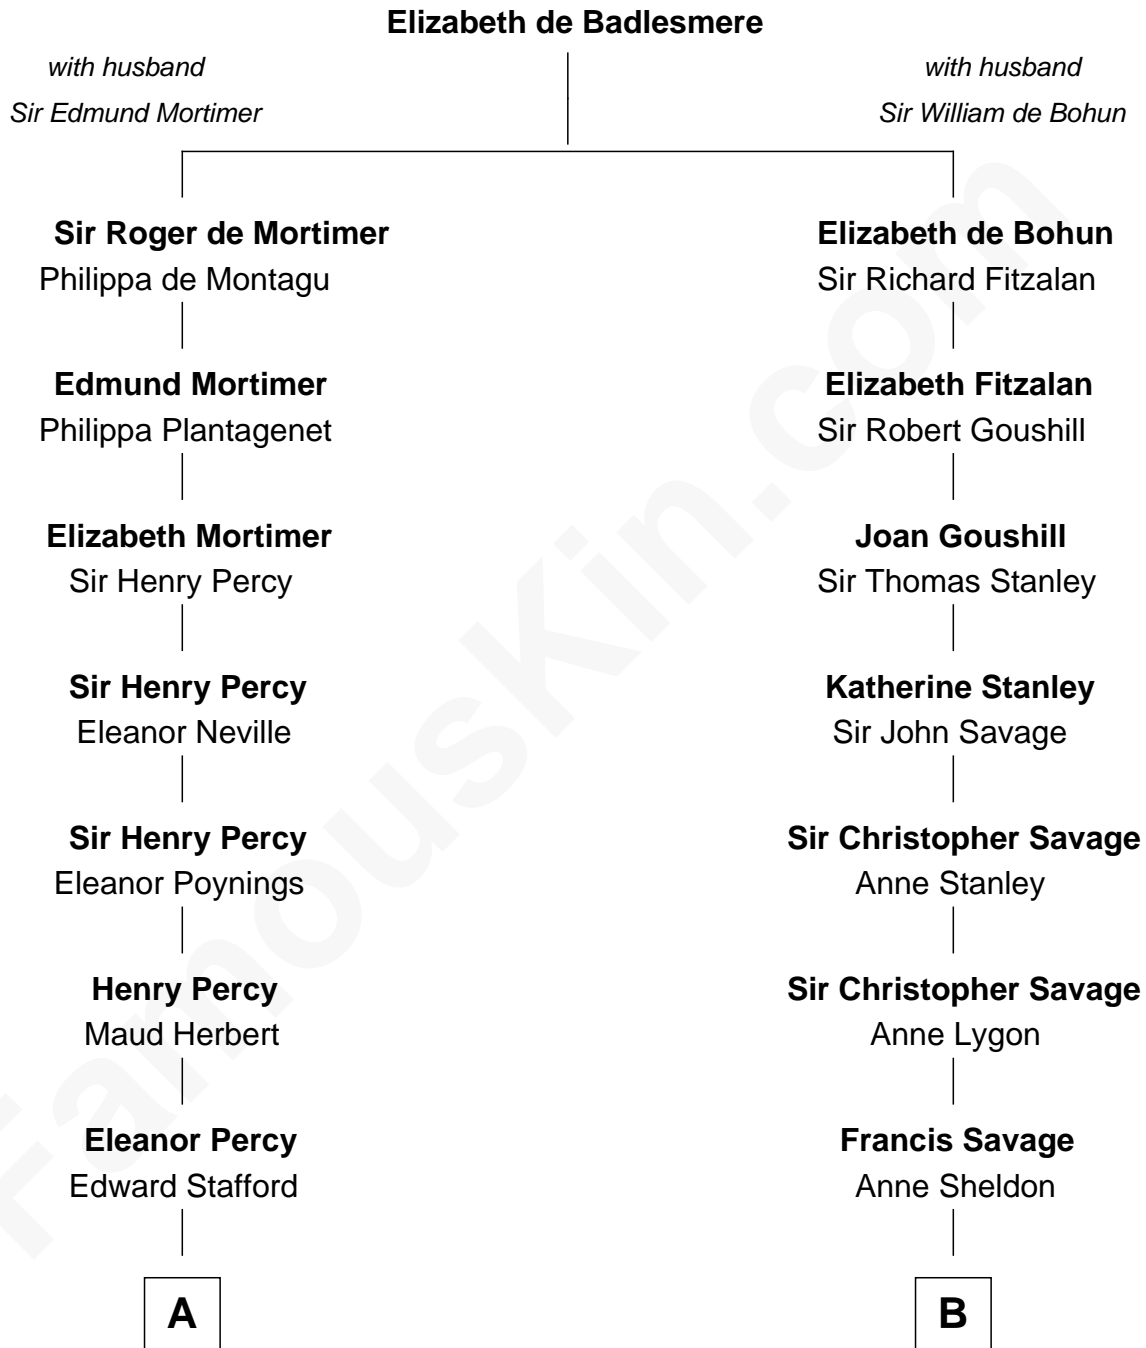

# FamousKin.com Relationship Chart of

**Harry F. Byrd**

*50th Governor of Virginia*

19th cousin 1 time removed of

**Adlai Stevenson III**

*U.S. Senator from Illinois*

**C**

**Richard Evelyn Byrd**  
Anne Harrison

**Col. William Byrd**  
Jane Meriwether Rivers

**Richard Evelyn Byrd**  
Eleanor Bolling Flood

**Harry F. Byrd**  
*50th Governor of Virginia*

**D**

**Lewis Green Stevenson**  
Helen Louise Davis

**Adlai Ewing Stevenson**  
Ellen Borden

**Adlai Stevenson III**  
*U.S. Senator from Illinois*

FamousKin.com