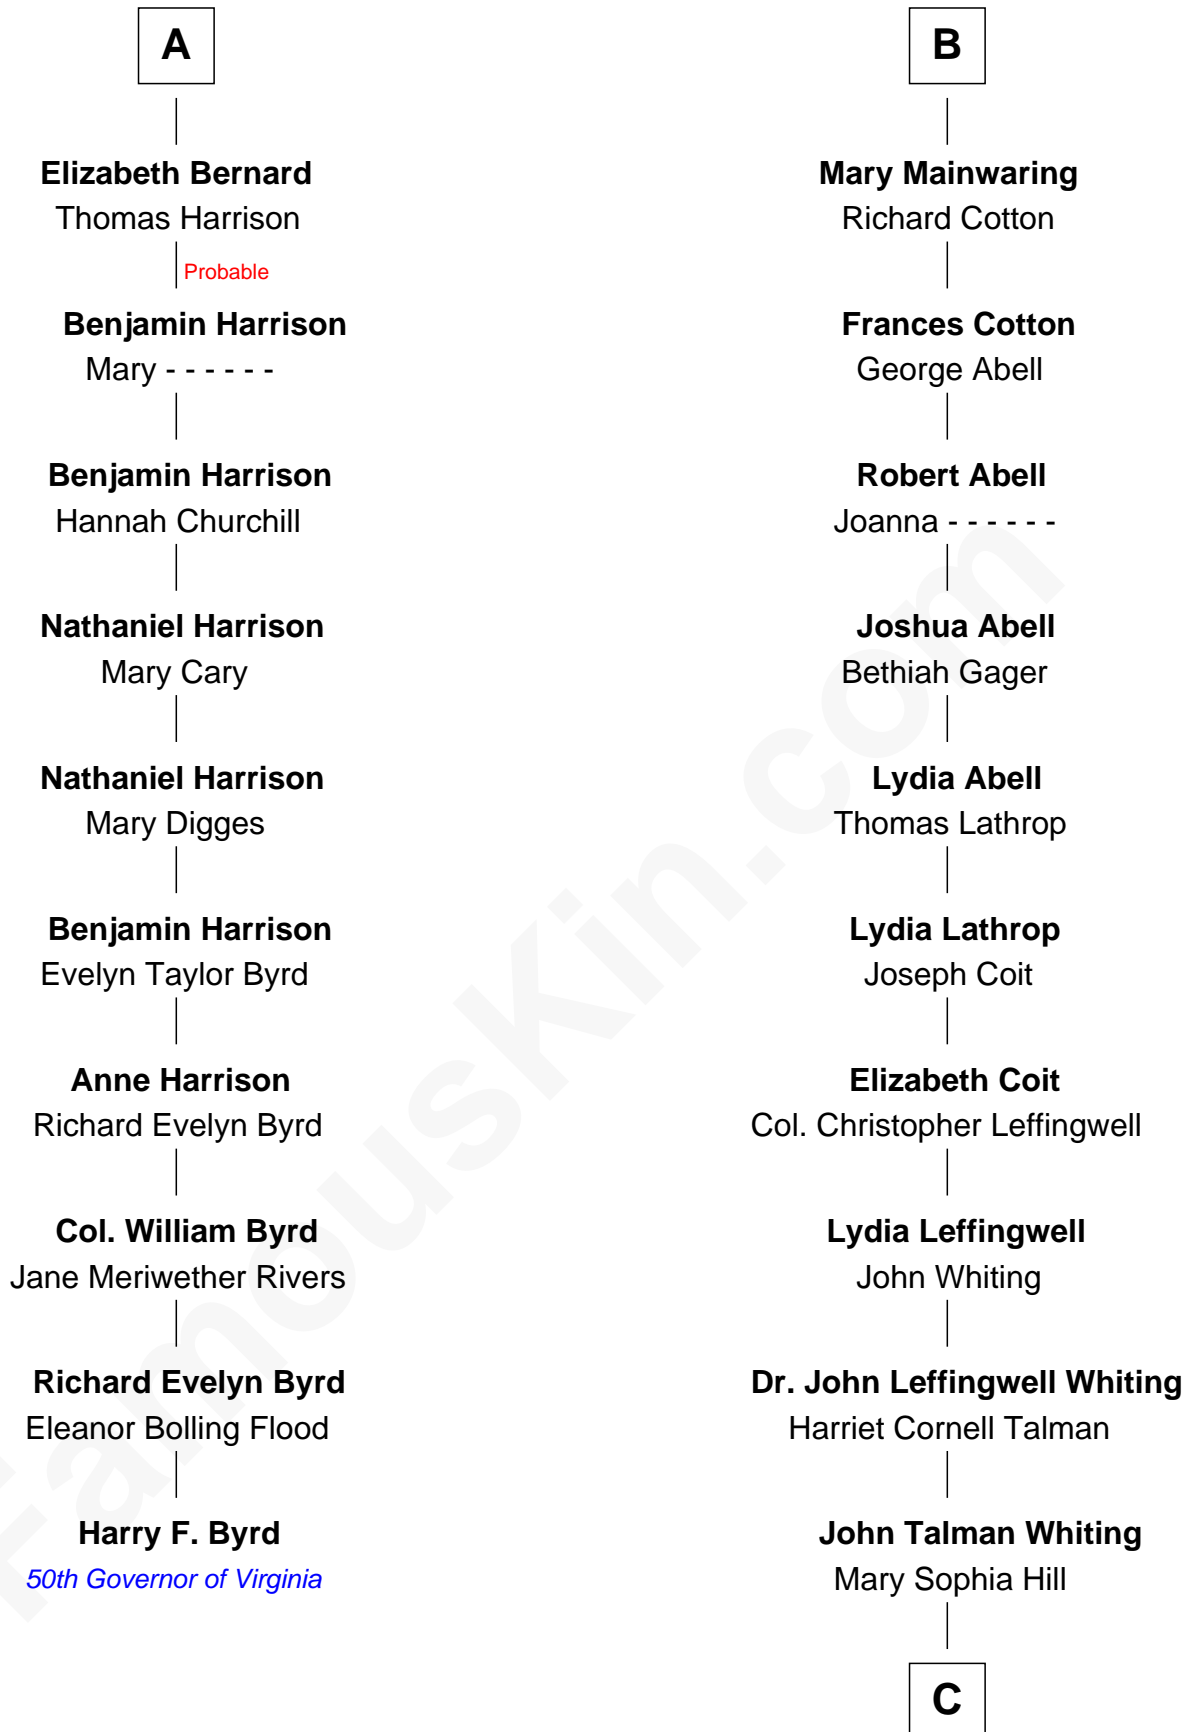

FamousKin.com Relationship Chart of

Harry F. Byrd

50th Governor of Virginia

16th cousin 4 times removed of

Adlai Stevenson III

U.S. Senator from Illinois

John de Welles

Maud de Roos

Margery de Welles

Stephen le Scrope

John le Scrope

Elizabeth Chaworth

Elizabeth le Scrope

Sir Henry le Scrope

Margaret Scrope

John Bernard

Sir Robert Corbet

Dorothy Corbet

Sir Richard Mainwaring

Sir Arthur Mainwaring

Margaret Mainwaring

B

C

—
Mary DeGama Whiting