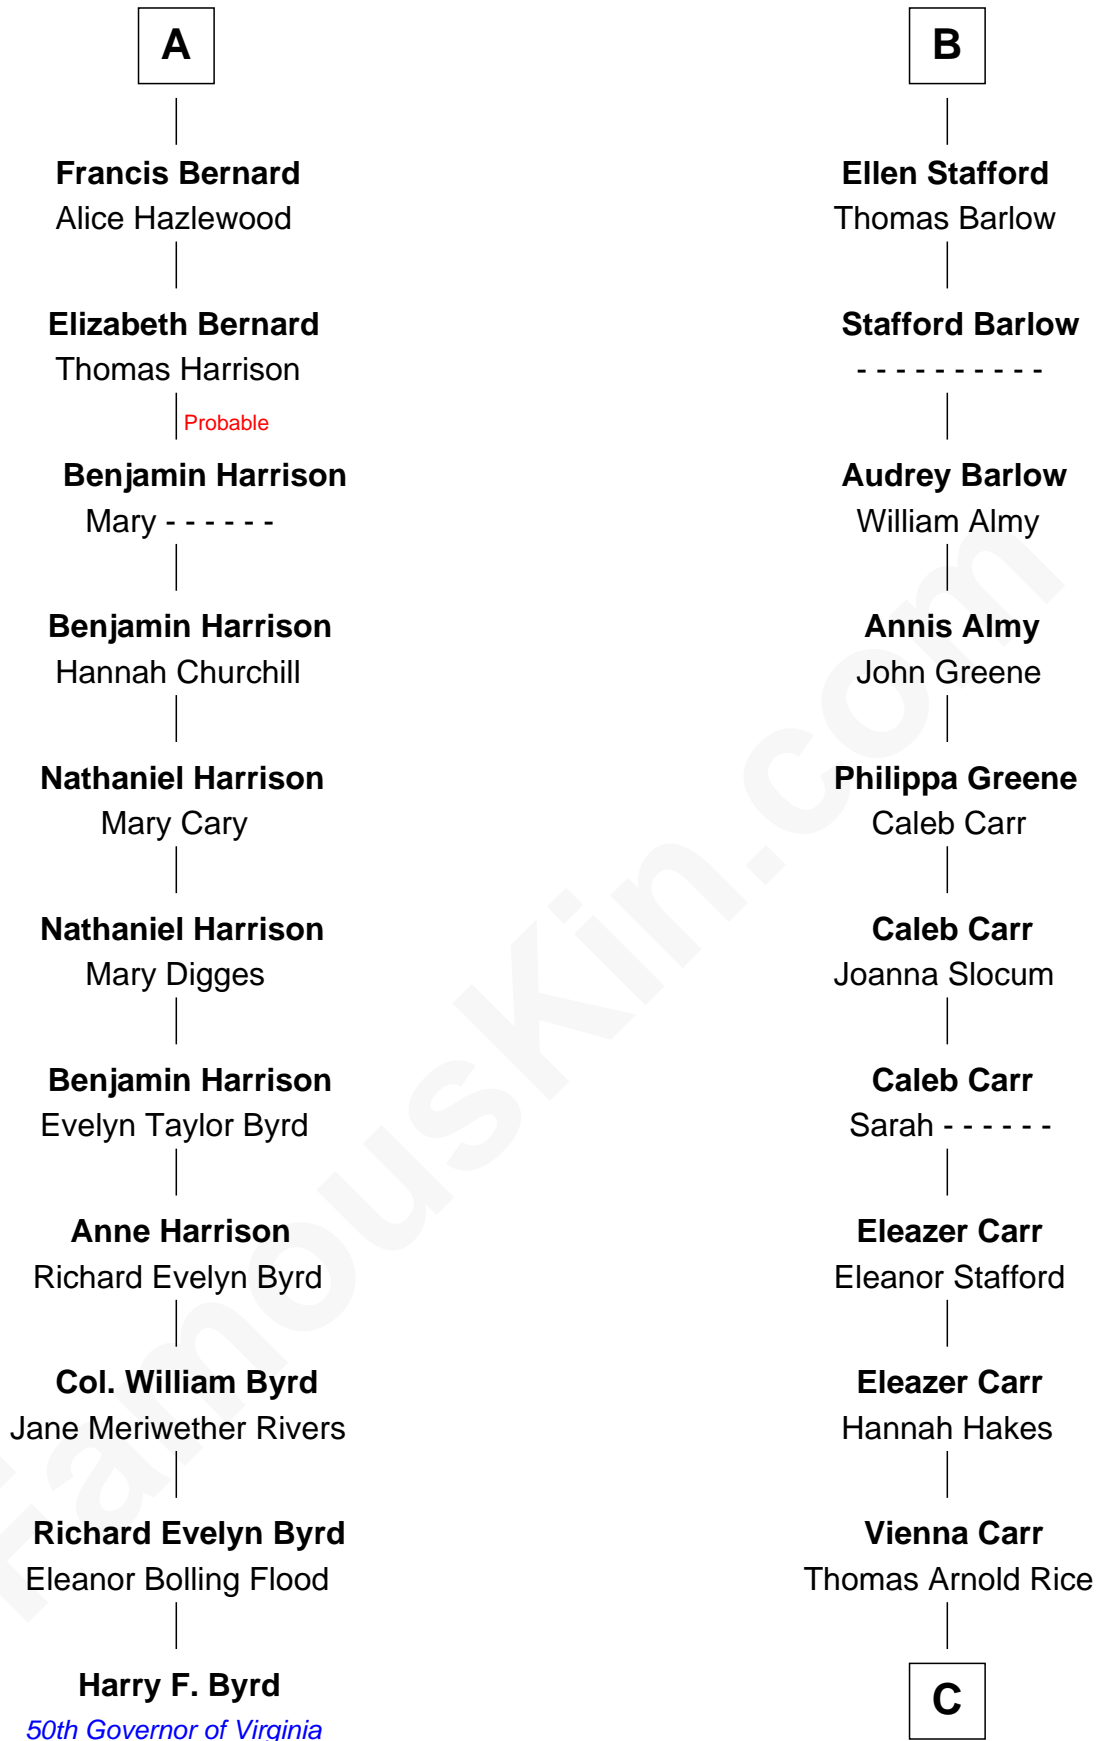

FamousKin.com Relationship Chart of

Harry F. Byrd

50th Governor of Virginia

17th cousin 3 times removed of

Charlie Munger

Vice-Chairman of Berkshire Hathaway

Ralph de Stafford

*with wife
Margaret de Audley*

Sir Humphrey Stafford
Elizabeth Burdet

Sir Henry le Scrope
Elizabeth le Scrope

Sir Humphrey Stafford
Eleanor Aylesbury

Margaret Scrope
John Bernard

Humphrey Stafford
Katherine Fray

John Bernard
Margaret Daundelyn

Sir Humphrey Stafford
Margaret Fogge

John Bernard
Cecily Muscote

Sir Humphrey Stafford
Margaret Tame

A

B

C

Caroline A. Rice
William H. Ingham

Helen Vienna Ingham
Charles W. Russell