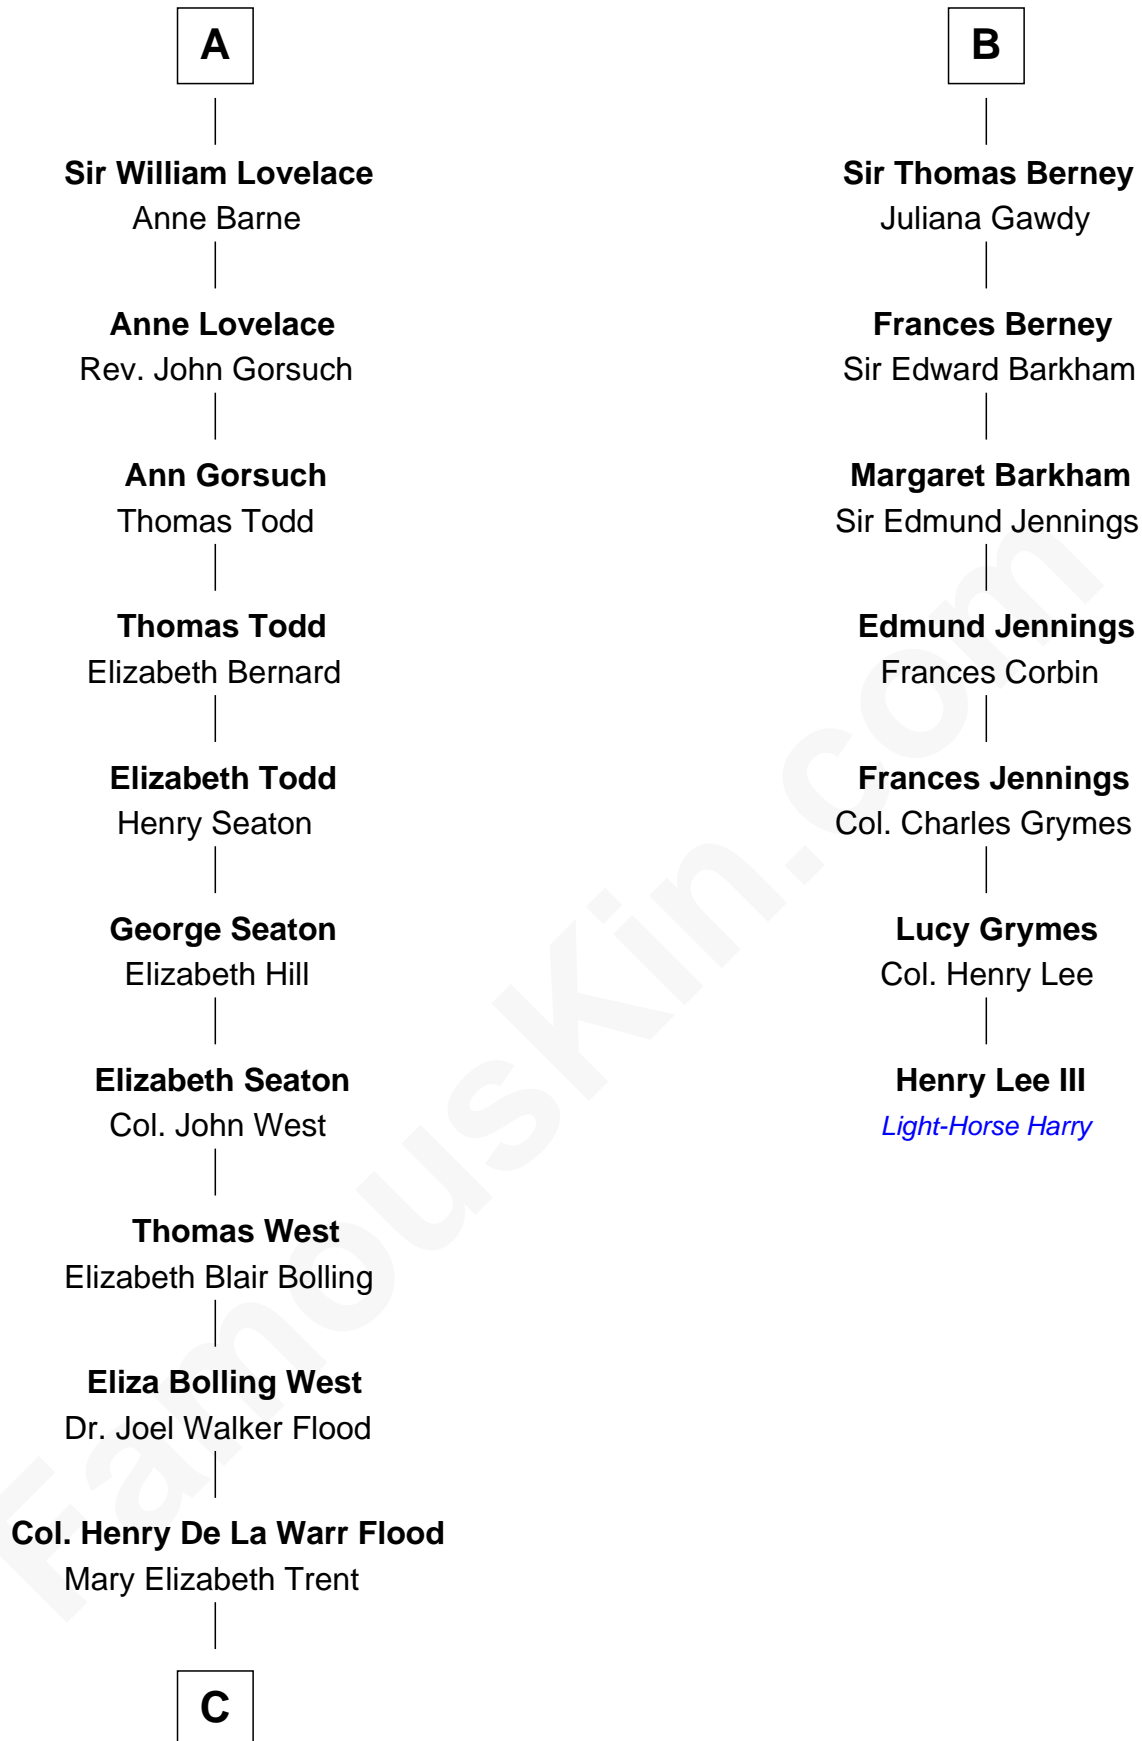

FamousKin.com Relationship Chart of

Harry F. Byrd

50th Governor of Virginia

13th cousin 6 times removed of

Henry Lee III

9th Governor of Virginia

Sir Richard Sergeaux

Philippe Fitzalan

Affra Cornwallis

Sir Anthony Aucher

Edward Aucher

Mabel Wroth

Elizabeth Aucher

Sir William Lovelace

A

Elizabeth Sergeaux

Sir William Marney

Emma Marney

Sir Thomas Tyrrell

Humphrey Tyrrell

Isabel Helion

Anne Tyrrell

Sir Roger Wentworth

Margery Wentworth

John Berney

John Berney

Margaret Read

Henry Berney

Alice Appleton

B

C

—
Joel Walker Flood