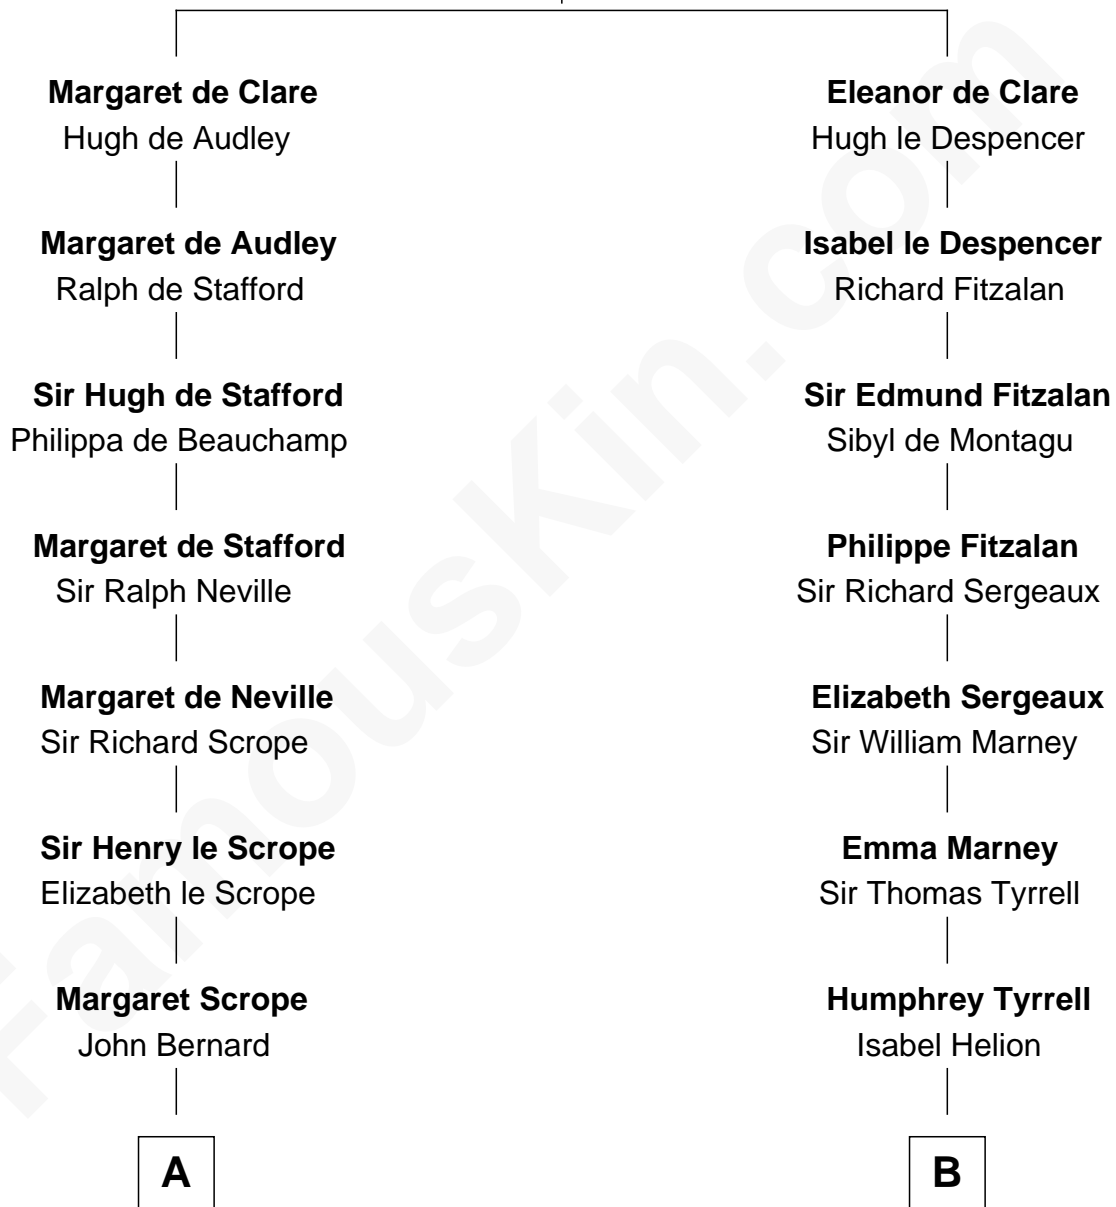

# FamousKin.com Relationship Chart of

**Harry F. Byrd**

*50th Governor of Virginia*

17th cousin 2 times removed of

**Henry Lee III**

*9th Governor of Virginia*

**Sir Gilbert de Clare**

Joan of Acre

**C**

—  
**Col. William Byrd**  
Jane Meriwether Rivers

—  
**Richard Evelyn Byrd**  
Eleanor Bolling Flood

—  
**Harry F. Byrd**  
*50th Governor of Virginia*

FamousKin.com