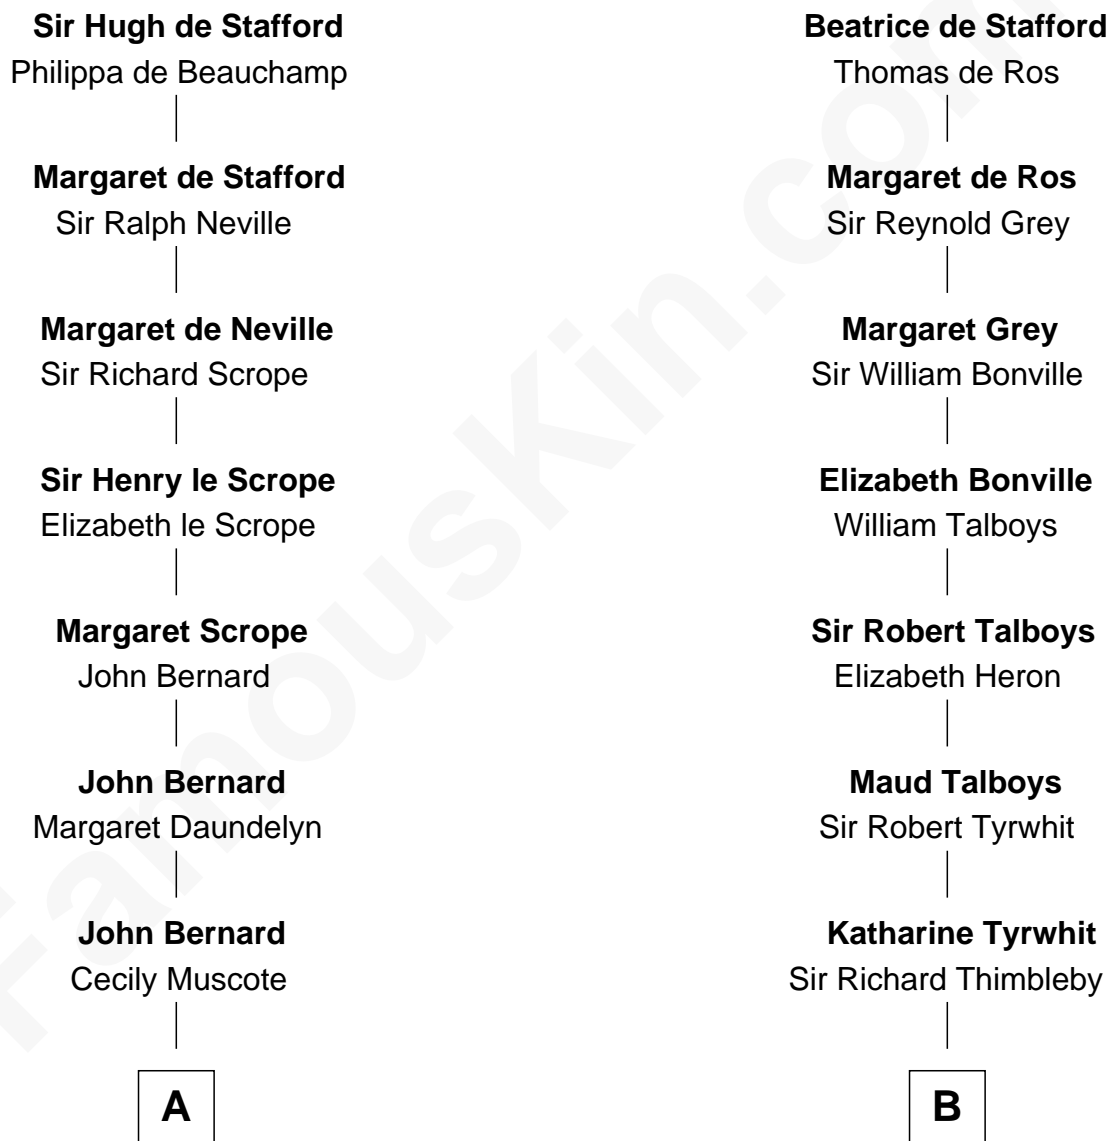

FamousKin.com Relationship Chart of

Harry F. Byrd

50th Governor of Virginia

17th cousin 4 times removed of

Linda Hamilton

TV and Movie Actress

Ralph de Stafford

Margaret de Audley

C

Aurelia Morgan Grimes

Stephen P. Holt

Taylor Holt

Frances Kyle

Dr. Richard Huckstep Holt

Mildred Alberta Derby

Barbara Kyle Holt