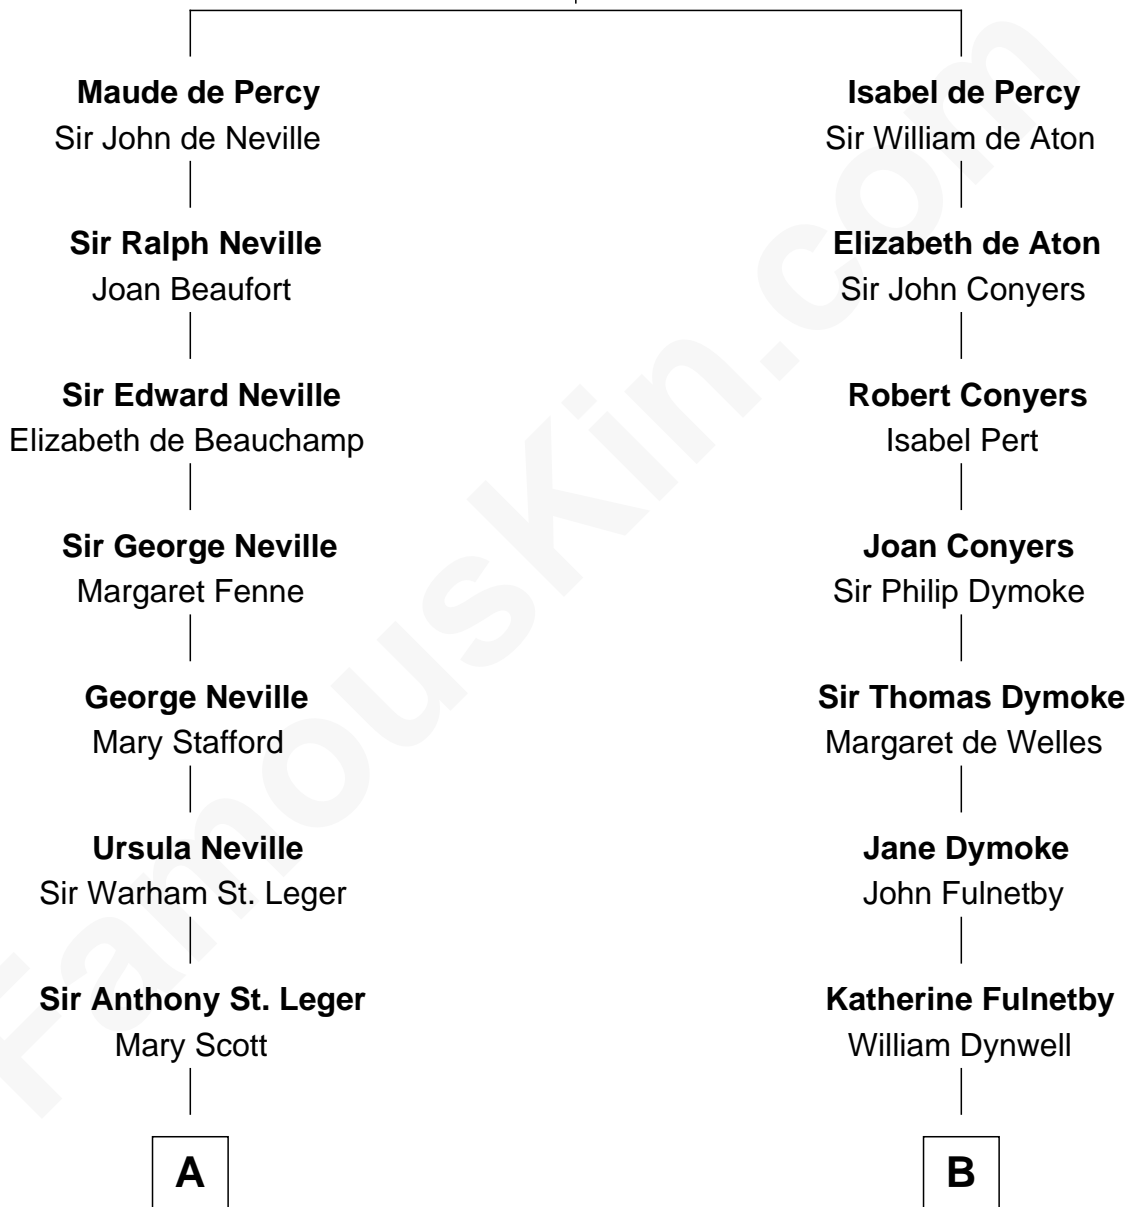

FamousKin.com Relationship Chart of

Harry F. Byrd

50th Governor of Virginia

17th cousin 4 times removed of

Linda Hamilton

TV and Movie Actress

Sir Henry de Percy

Idoine de Clifford

C

—
Stephen P. Holt
Aurelia Morgan Grimes

—
Taylor Holt
Frances Kyle

—
Dr. Richard Huckstep Holt
Mildred Alberta Derby

—
Barbara Kyle Holt
Dr. Carroll Stanford Hamilton

—
Linda Hamilton
TV and Movie Actress