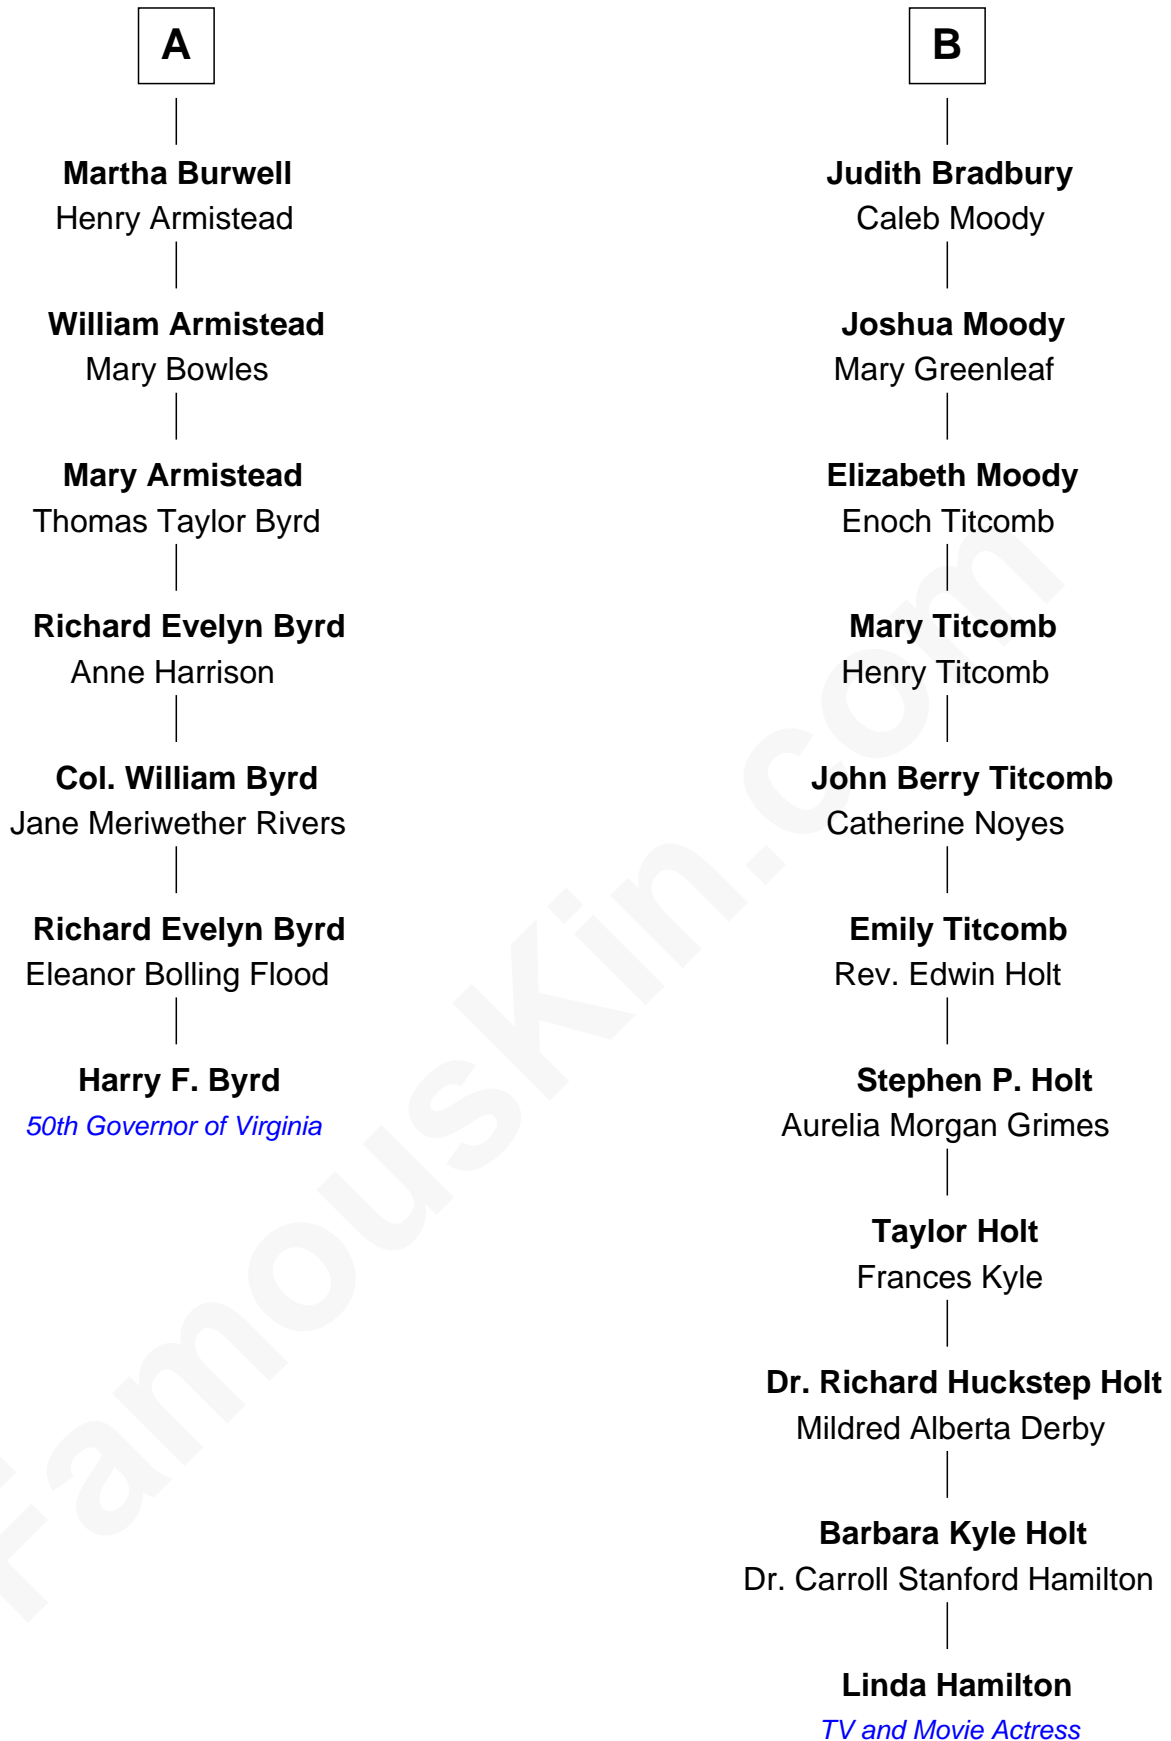

FamousKin.com Relationship Chart of

Harry F. Byrd

50th Governor of Virginia

13th cousin 4 times removed of

Linda Hamilton

TV and Movie Actress

William Cotton

Alice Abbott

Edmund Cotton

Alice Conyers

George Cotton

Jane Goldingham

Elizabeth Cotton

Francis Bacon

Elizabeth Bacon

Sir James Bacon

Thomas Heigham

Clement Heigham

Matilda Cooke

Sir Clement Heigham

Anne Munnings

Elizabeth Heigham

Henry Eden

Anne Eden

William Bradbury

Wymond Bradbury

Elizabeth Whitgift

Thomas Bradbury

Mary Perkins

B

Linda Hamilton photo by [Matthew Simoneau](#) (CC BY 2.0)