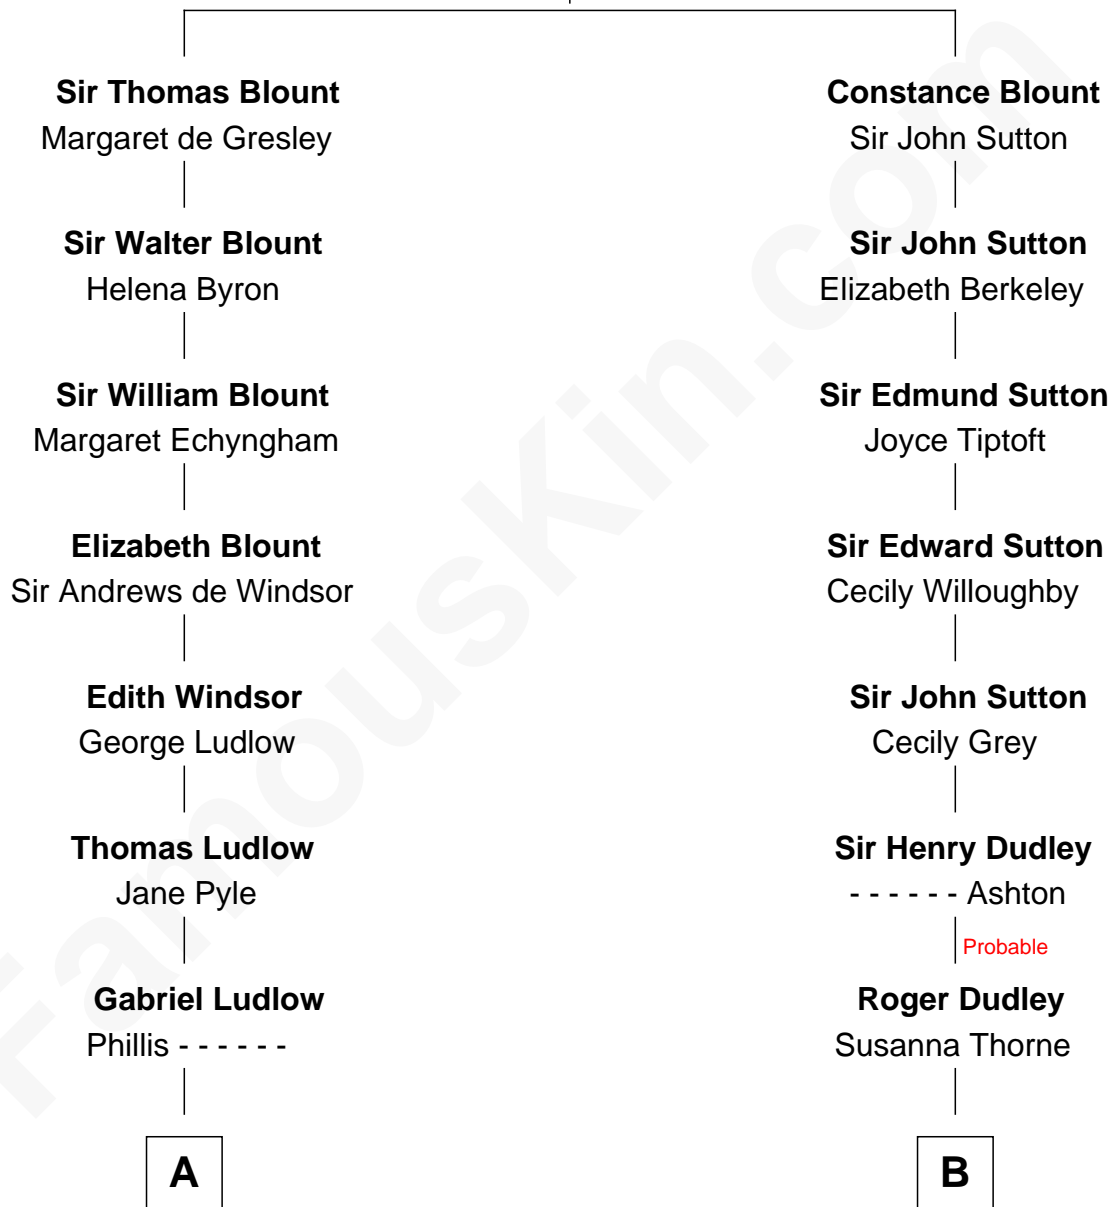

# FamousKin.com Relationship Chart of

**Harry F. Byrd**

*50th Governor of Virginia*

15th cousin 4 times removed of

**Keri Russell**

*TV and Movie Actress*

**Sir Walter Blount**

Sancha de Ayala

**C**

**Emma Inez Fish**  
Kermit Sylvester Stephens

**Stephanie Stephens**  
David Harold Russell

**Keri Russell**  
*TV and Movie Actress*

FamousKin.com