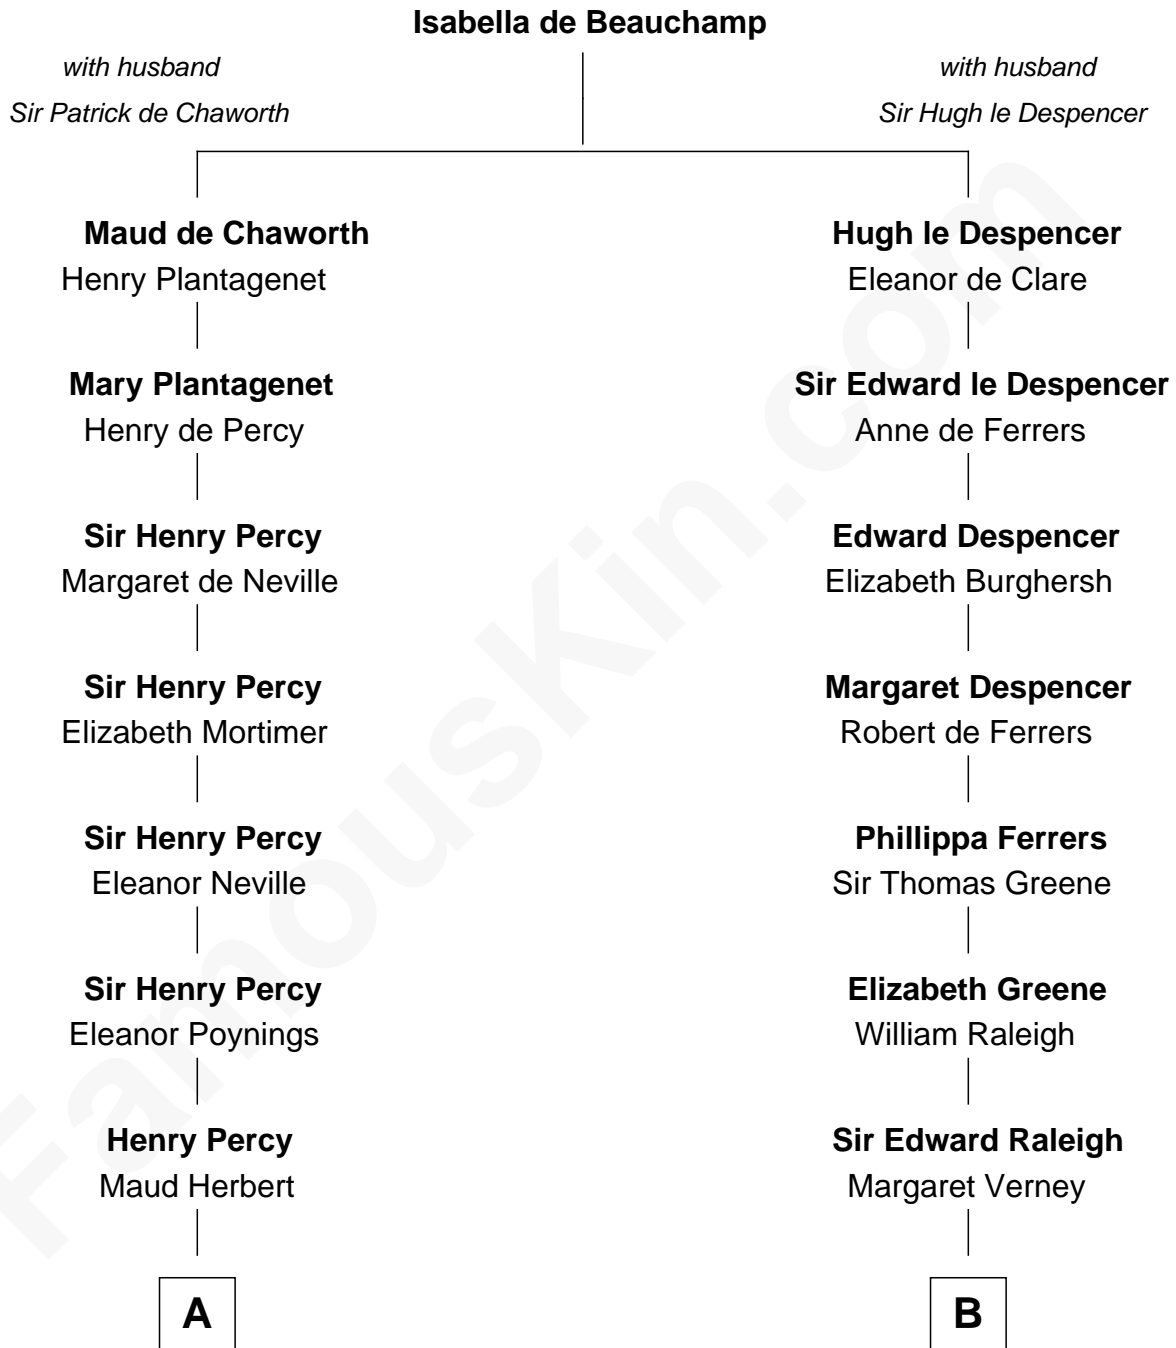

FamousKin.com Relationship Chart of

Harry F. Byrd

50th Governor of Virginia

18th cousin 3 times removed of

Joseph Wharton

Founder of the Wharton School of Business

C

Thomas Taylor Byrd

Mary Armistead

Richard Evelyn Byrd

Anne Harrison

Col. William Byrd

Jane Meriwether Rivers

Richard Evelyn Byrd

Eleanor Bolling Flood

Harry F. Byrd

50th Governor of Virginia

D

Deborah Fisher

William Wharton

Joseph Wharton

Founder, Wharton School of Business

FamousKin.com