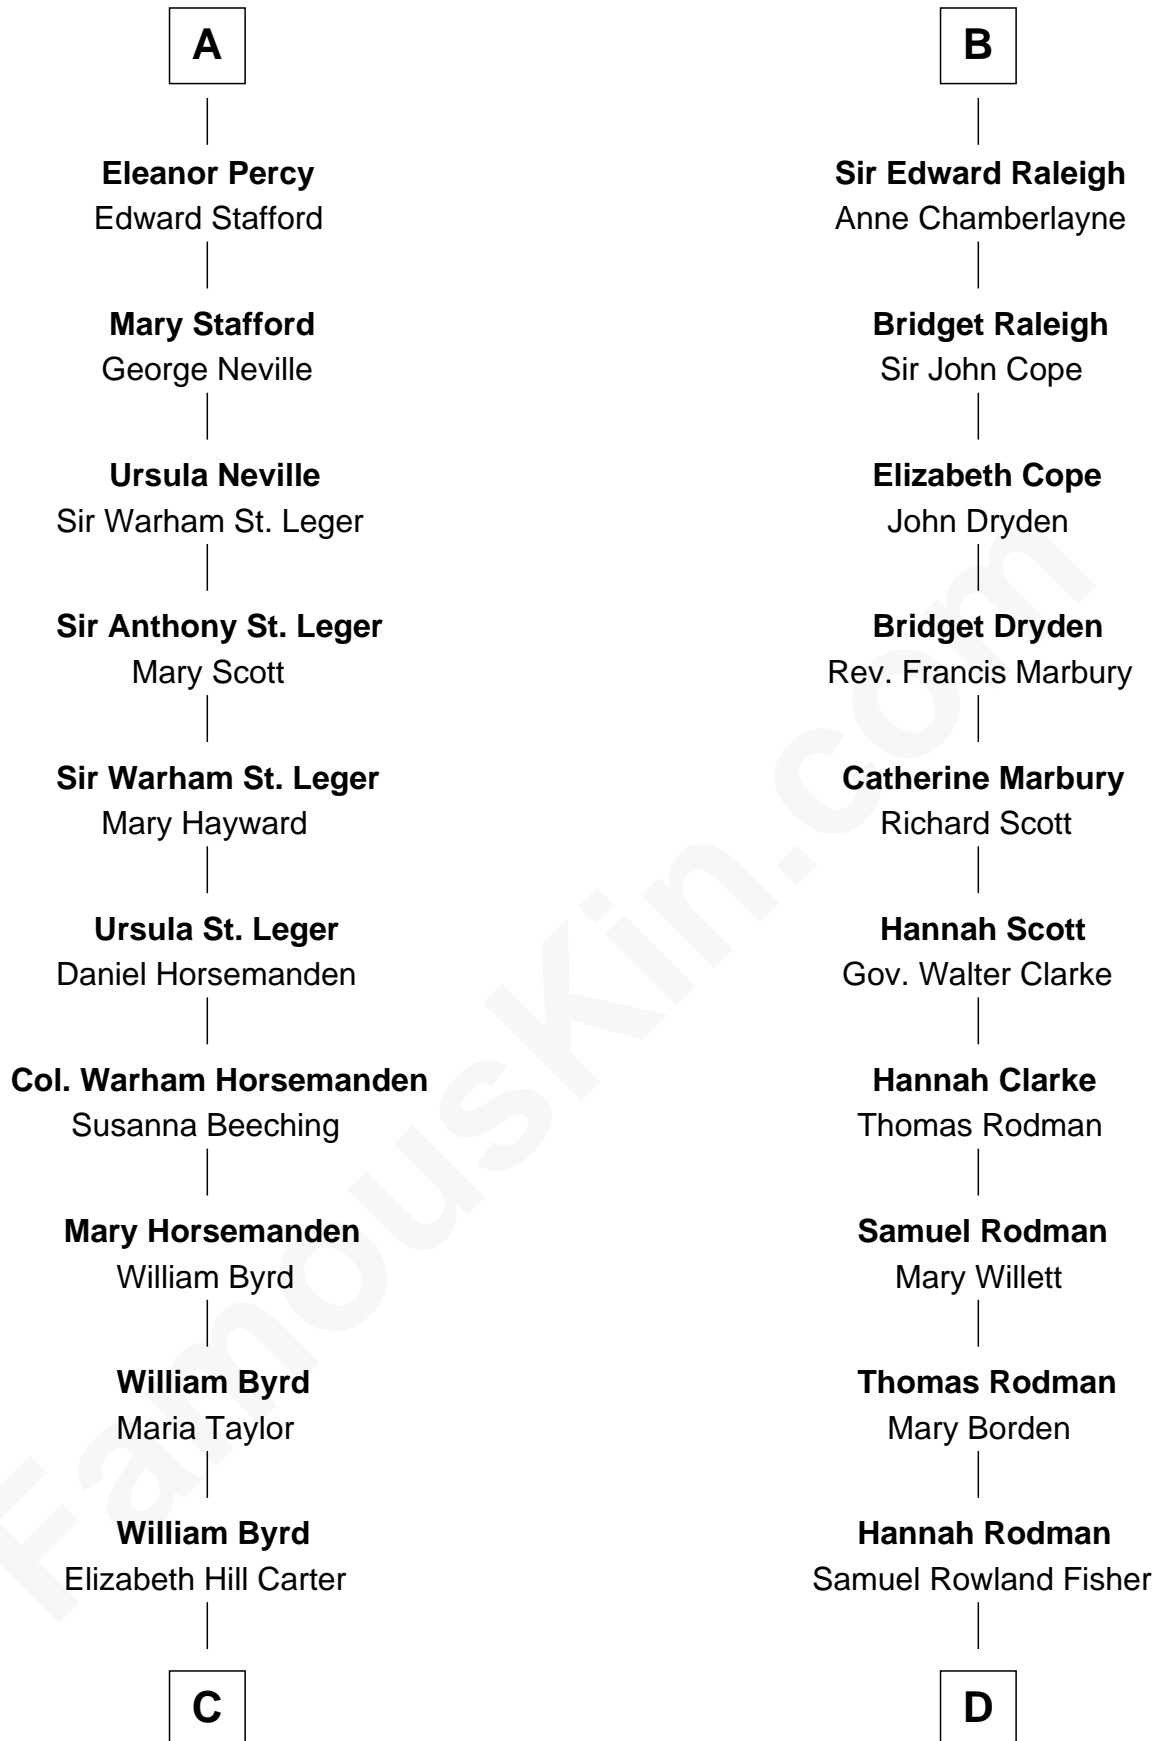

FamousKin.com Relationship Chart of

Harry F. Byrd

50th Governor of Virginia

18th cousin 3 times removed of

Joseph Wharton

Founder of the Wharton School of Business

C

Thomas Taylor Byrd

Mary Armistead

Richard Evelyn Byrd

Anne Harrison

Col. William Byrd

Jane Meriwether Rivers

Richard Evelyn Byrd

Eleanor Bolling Flood

Harry F. Byrd

50th Governor of Virginia

D

Deborah Fisher

William Wharton

Joseph Wharton

Founder, Wharton School of Business

FamousKin.com