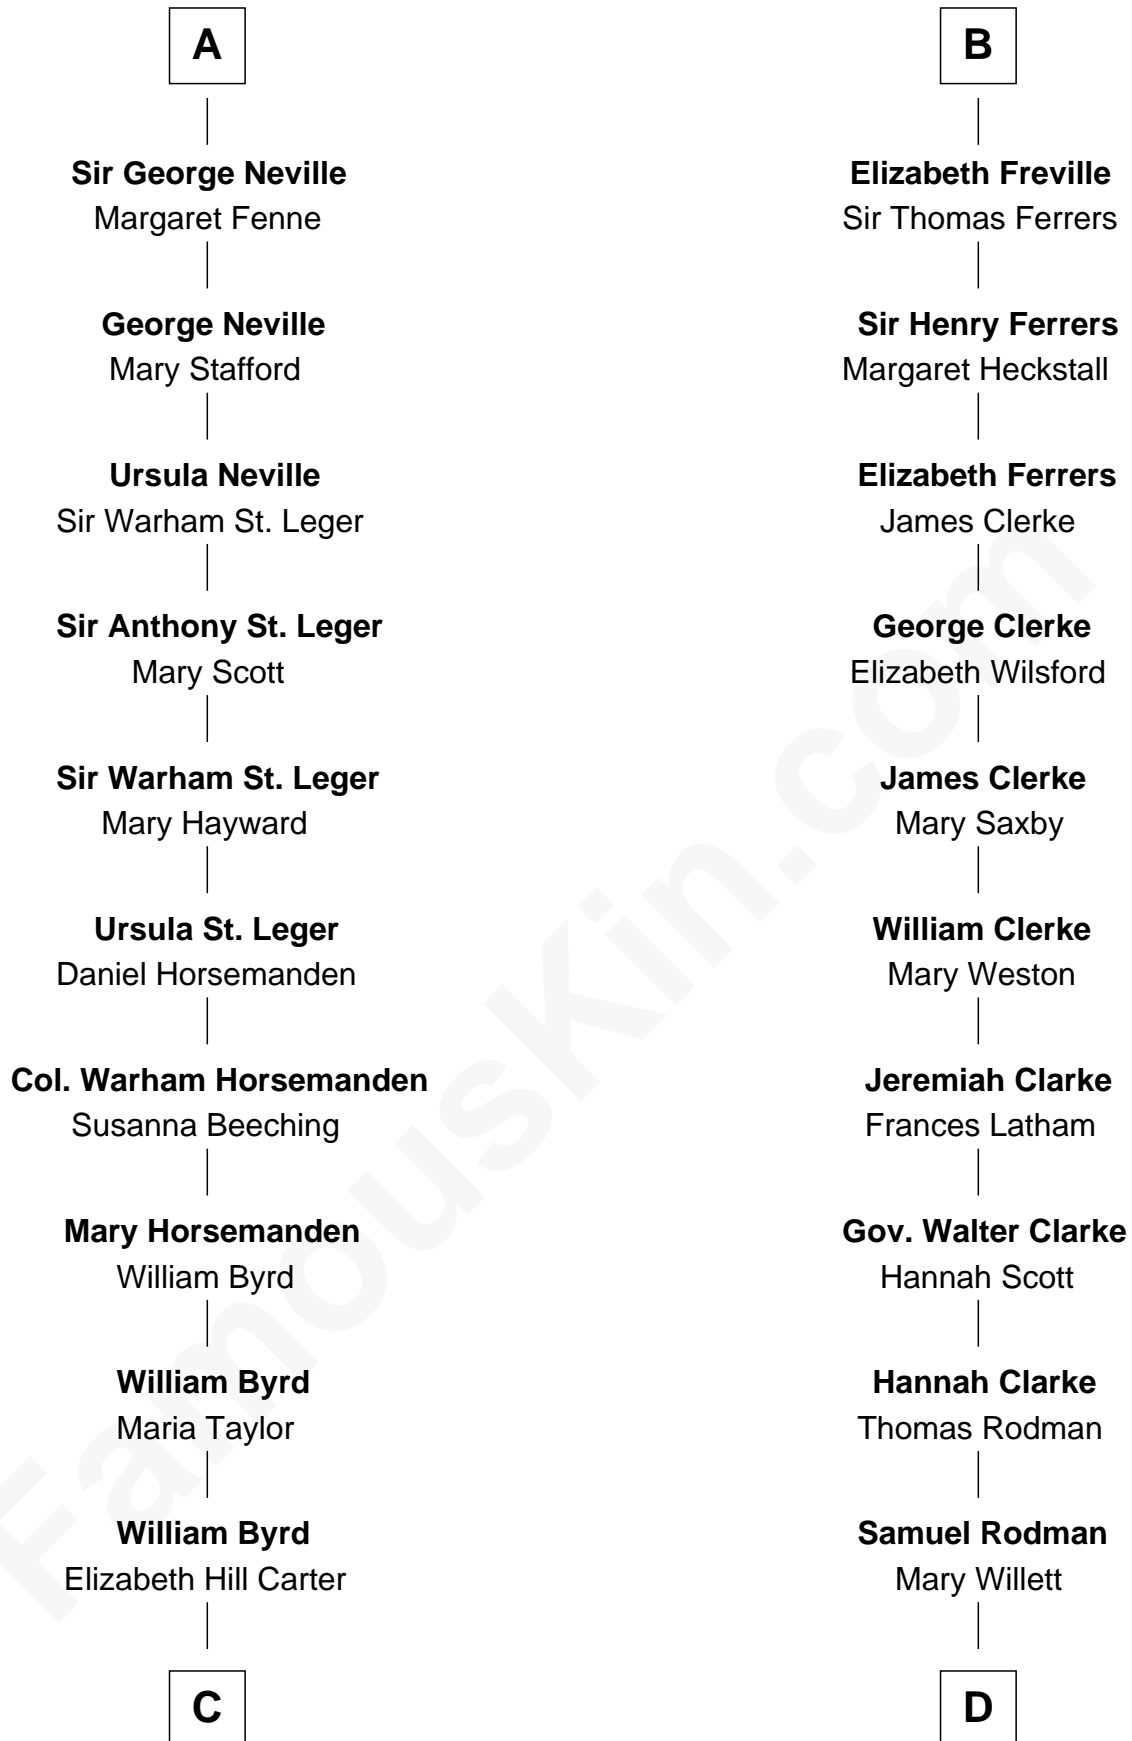

FamousKin.com Relationship Chart of

Harry F. Byrd

50th Governor of Virginia

20th cousin 1 time removed of

Joseph Wharton

Founder of the Wharton School of Business

Sir William Longespee

Ela of Salisbury

C

Thomas Taylor Byrd

Mary Armistead

Richard Evelyn Byrd

Anne Harrison

Col. William Byrd

Jane Meriwether Rivers

Richard Evelyn Byrd

Eleanor Bolling Flood

Harry F. Byrd

50th Governor of Virginia

D

Thomas Rodman

Mary Borden

Hannah Rodman

Samuel Rowland Fisher