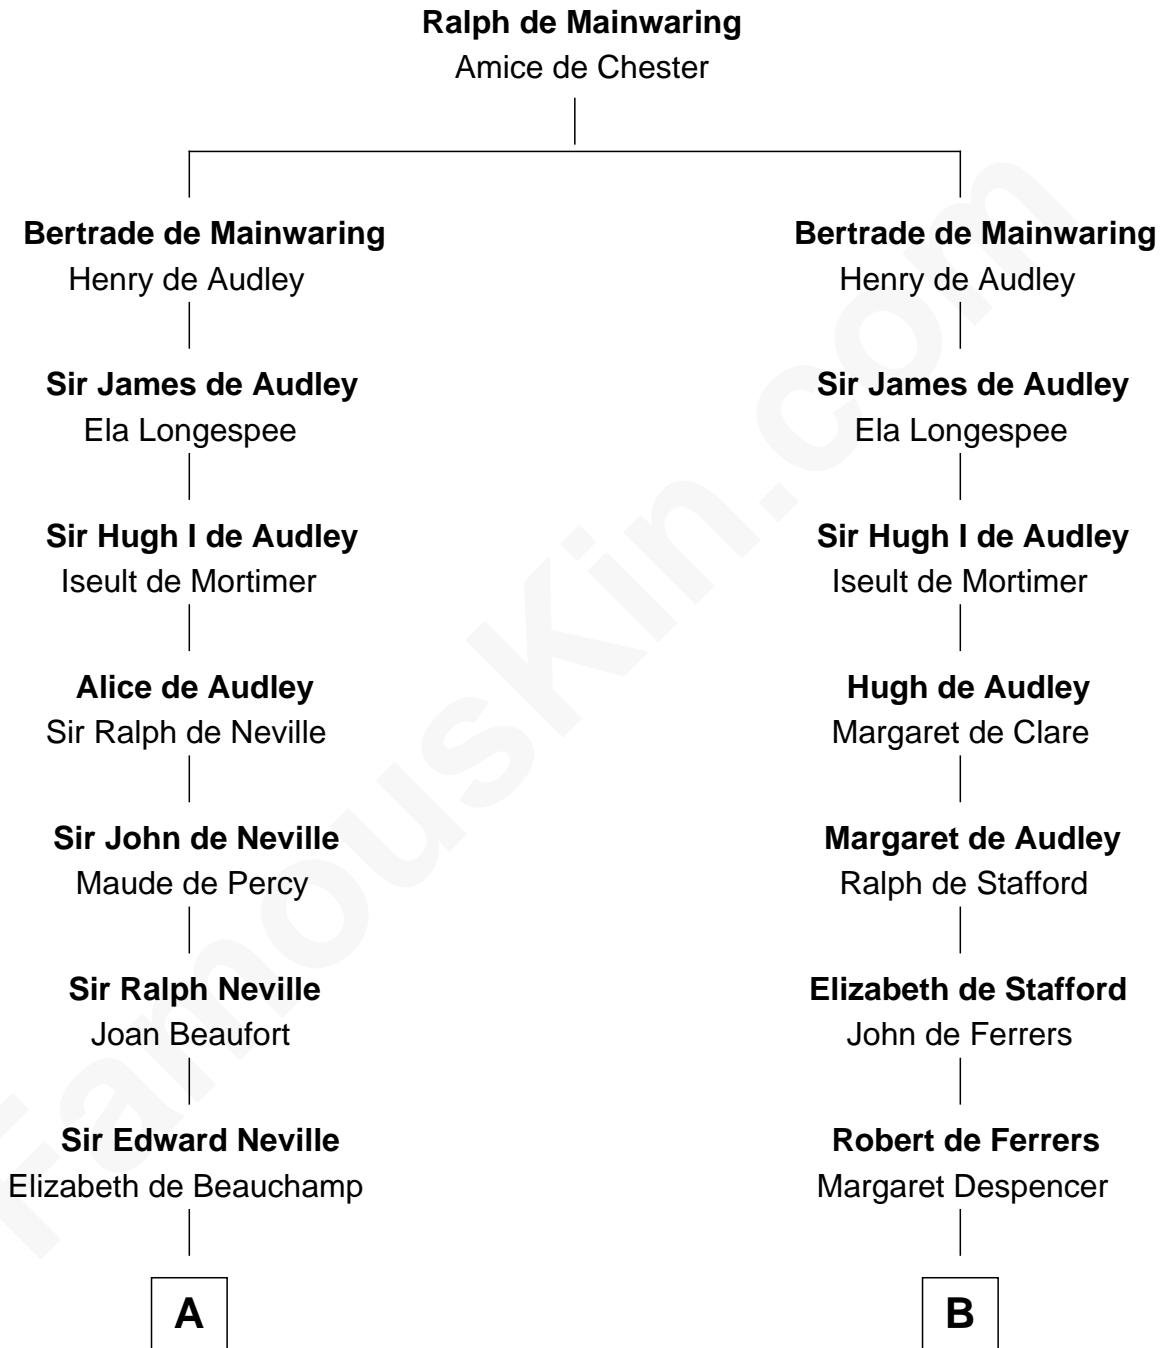

# FamousKin.com Relationship Chart of

**Harry F. Byrd**

*50th Governor of Virginia*

21st cousin of

**Joseph Wharton**

*Founder of the Wharton School of Business*

**C**

**Thomas Taylor Byrd**

Mary Armistead

**Richard Evelyn Byrd**

Anne Harrison

**Col. William Byrd**

Jane Meriwether Rivers

**Richard Evelyn Byrd**

Eleanor Bolling Flood

**Harry F. Byrd**

*50th Governor of Virginia*

**D**

**Samuel Rodman**

Mary Willett

**Thomas Rodman**

Mary Borden

**Hannah Rodman**

Samuel Rowland Fisher