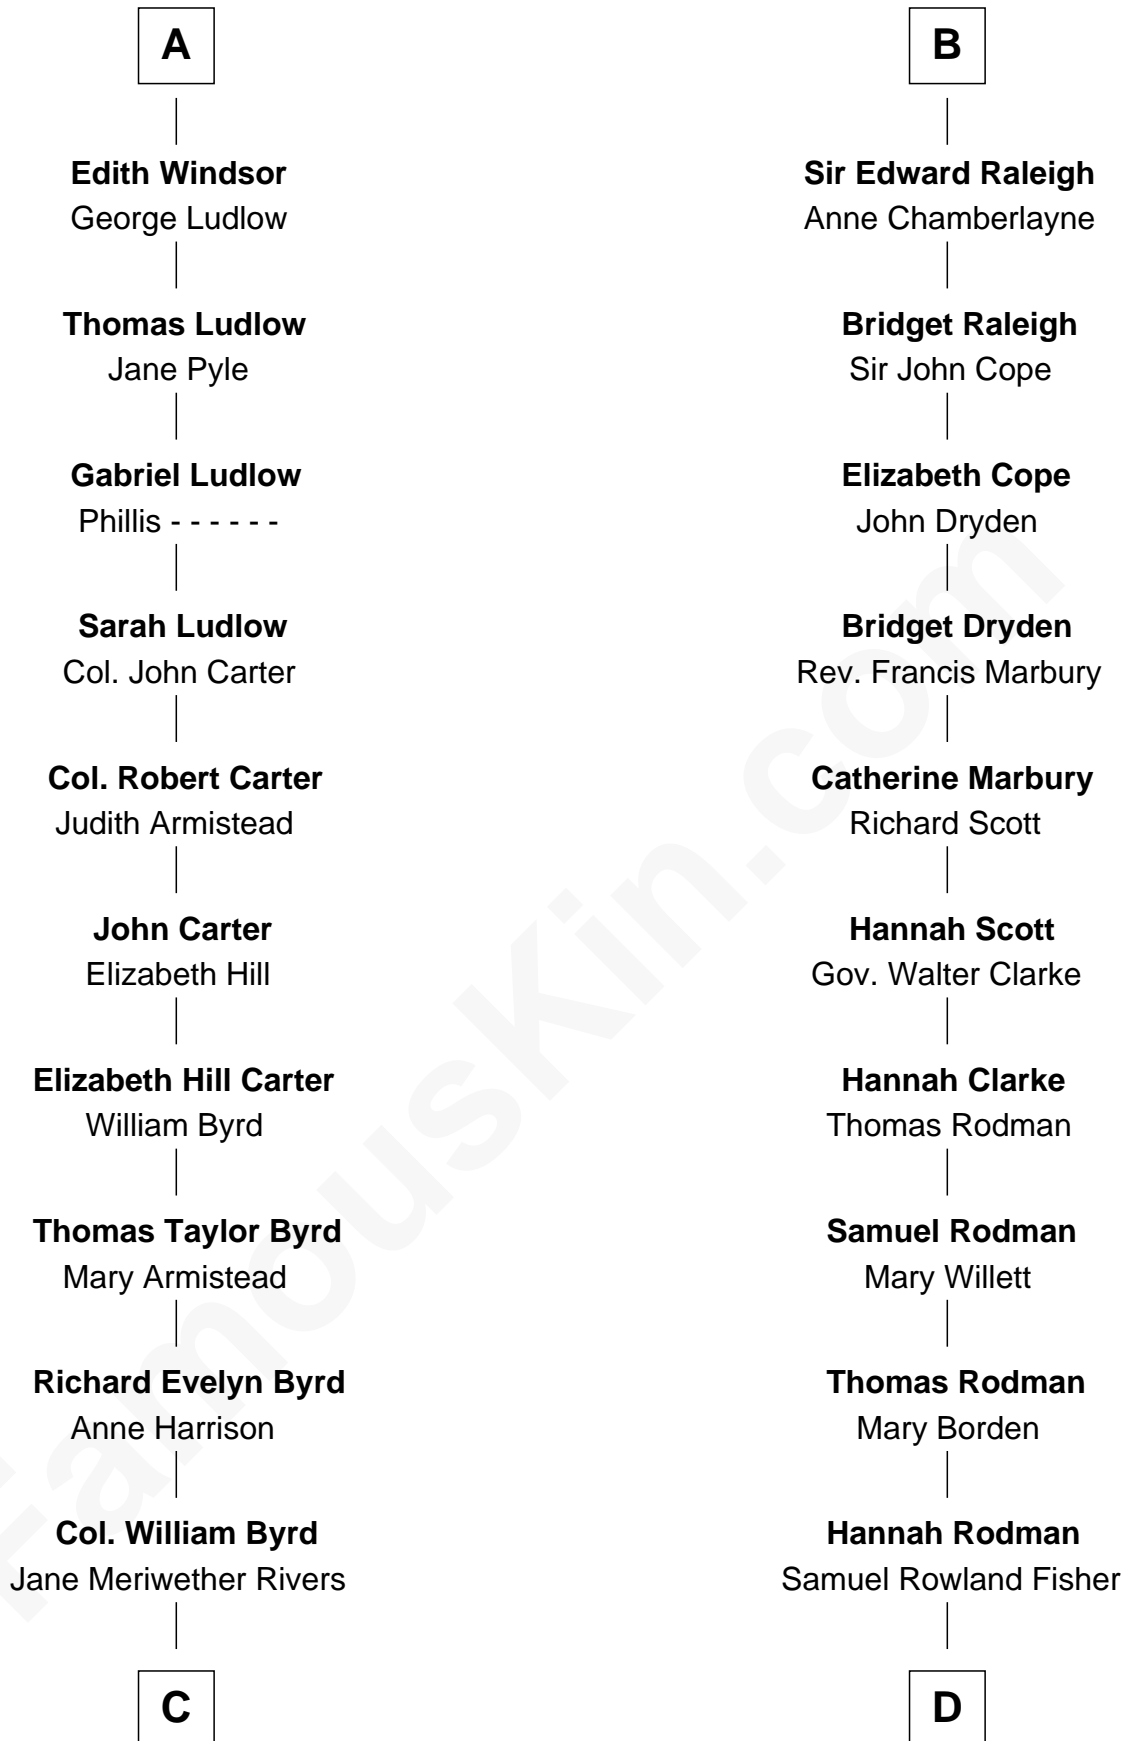

# FamousKin.com Relationship Chart of

**Harry F. Byrd**

*50th Governor of Virginia*

18th cousin of

**Joseph Wharton**

*Founder of the Wharton School of Business*

**Humphrey de Bohun**

Elizabeth Plantagenet

**C**

**Richard Evelyn Byrd**  
Eleanor Bolling Flood

**Harry F. Byrd**  
*50th Governor of Virginia*

**D**

**Deborah Fisher**  
William Wharton

**Joseph Wharton**  
*Founder, Wharton School of Business*

FamousKin.com