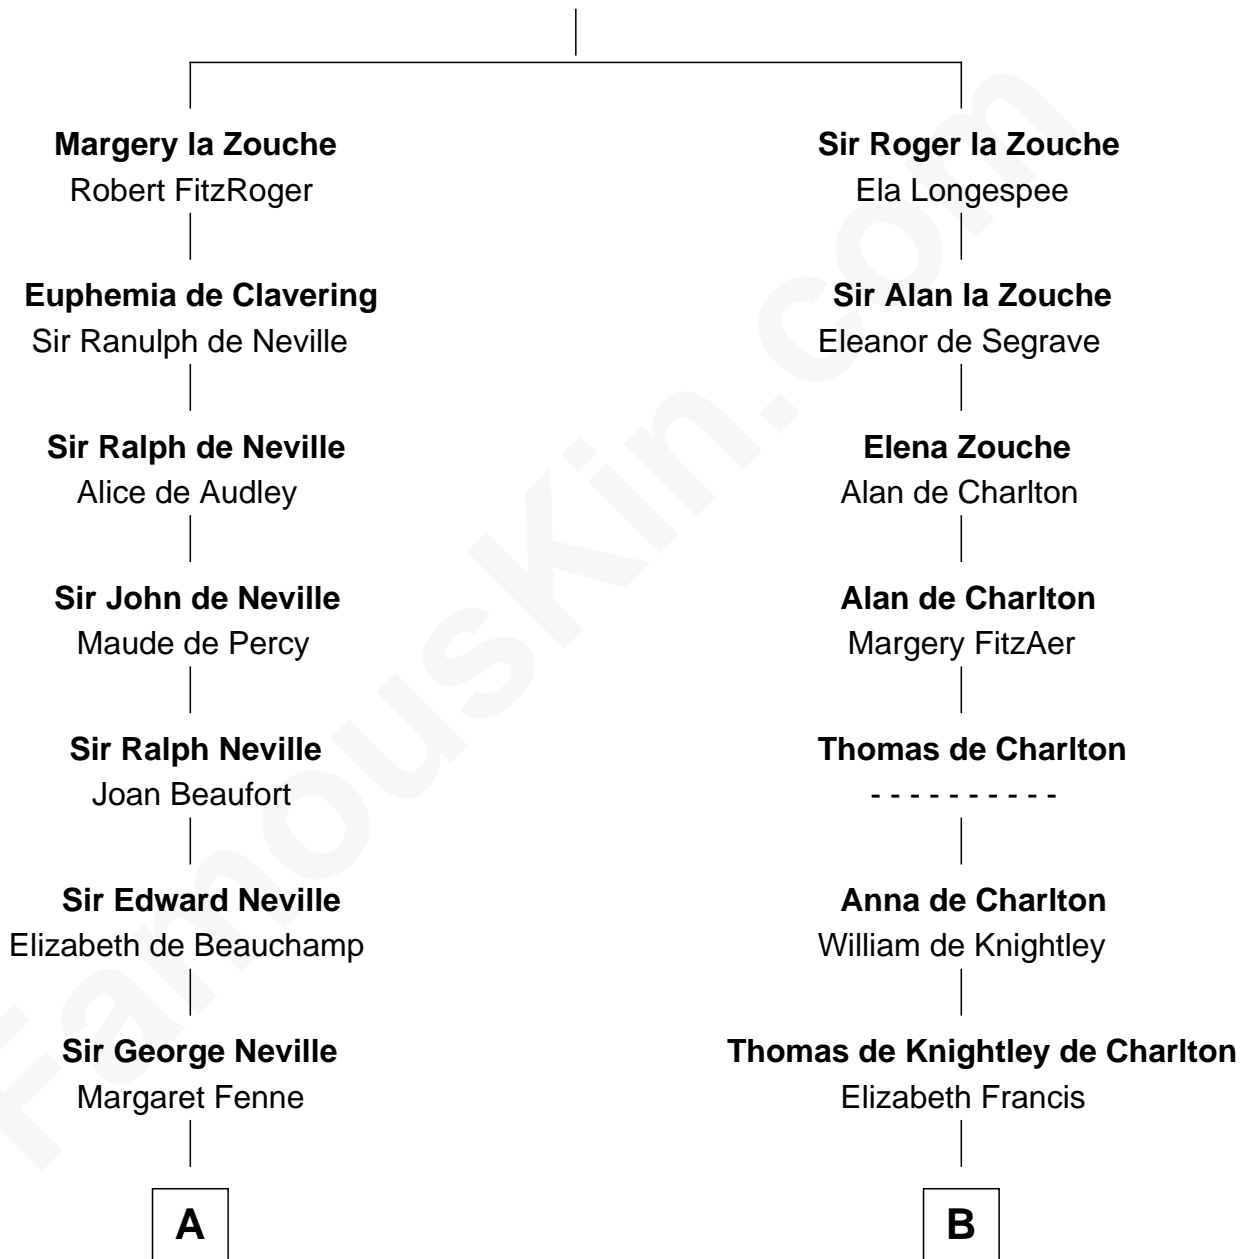

FamousKin.com Relationship Chart of

Harry F. Byrd

50th Governor of Virginia

19th cousin 1 time removed of

Jay Gould

American Railroad "Robber Baron"

Alan la Zouche

Ellen de Quincy

C

Richard Evelyn Byrd

Anne Harrison

Col. William Byrd

Jane Meriwether Rivers

Richard Evelyn Byrd

Eleanor Bolling Flood

Harry F. Byrd

50th Governor of Virginia

D

Anna Osborn

Abraham Gould

John Burr Gould

Mary More

Jay Gould

"Robber Baron"