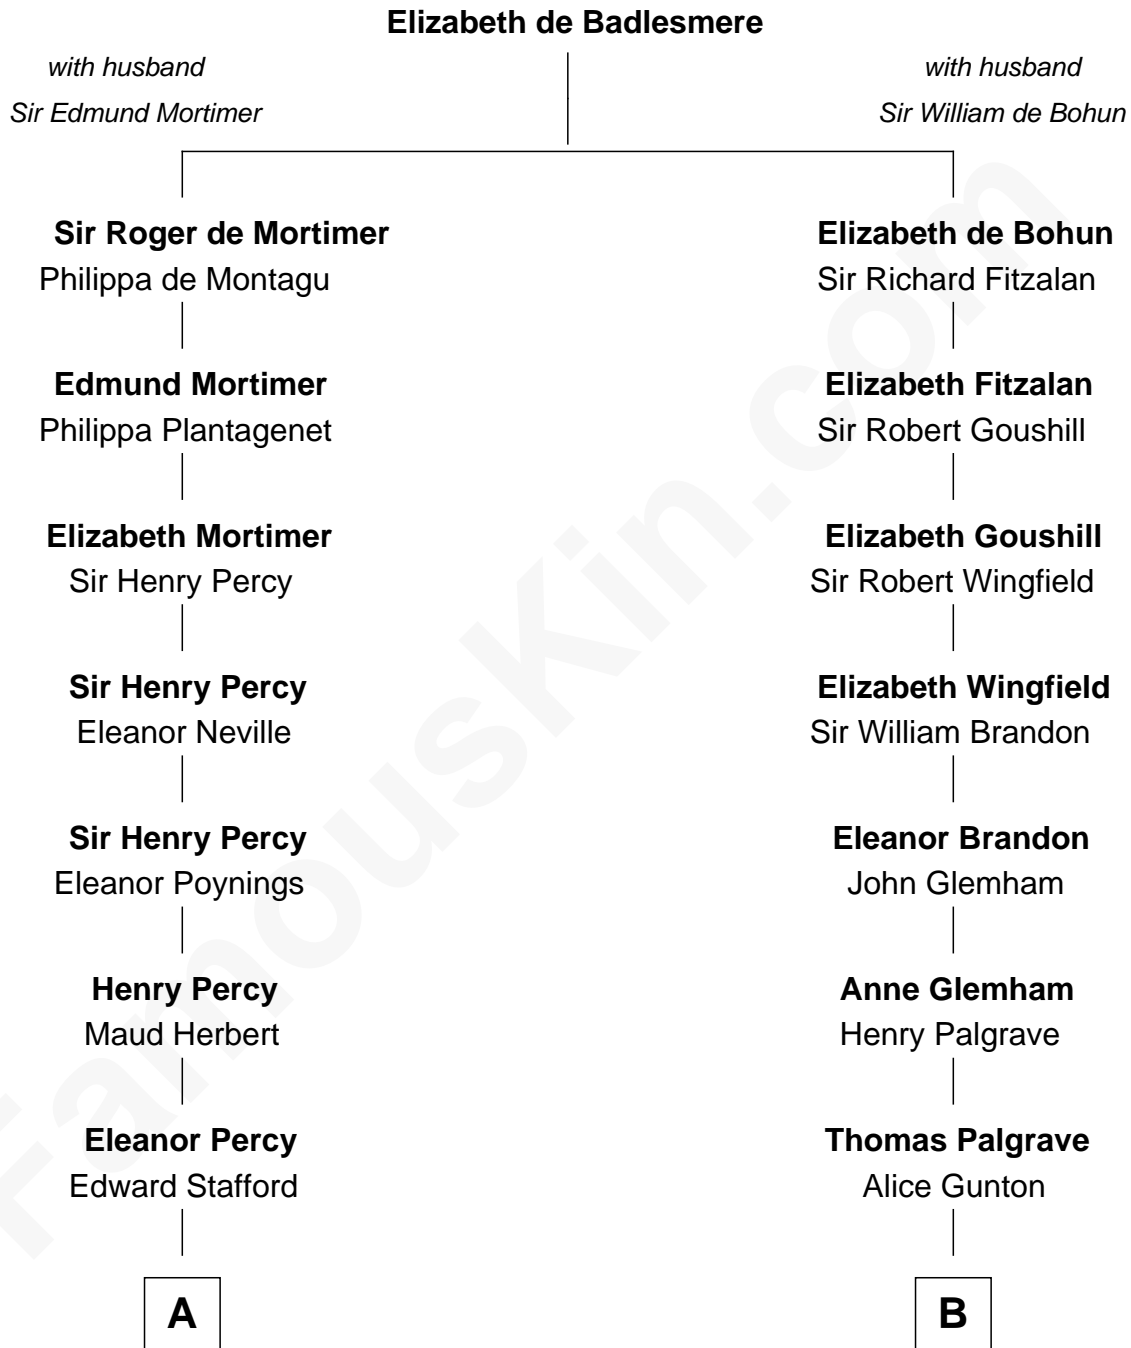

FamousKin.com Relationship Chart of

Harry F. Byrd

50th Governor of Virginia

16th cousin 4 times removed of

William Marsh Rice

Founder of Rice University

C

Richard Evelyn Byrd

Anne Harrison

Col. William Byrd

Jane Meriwether Rivers

Richard Evelyn Byrd

Eleanor Bolling Flood

Harry F. Byrd

50th Governor of Virginia

FamousKin.com