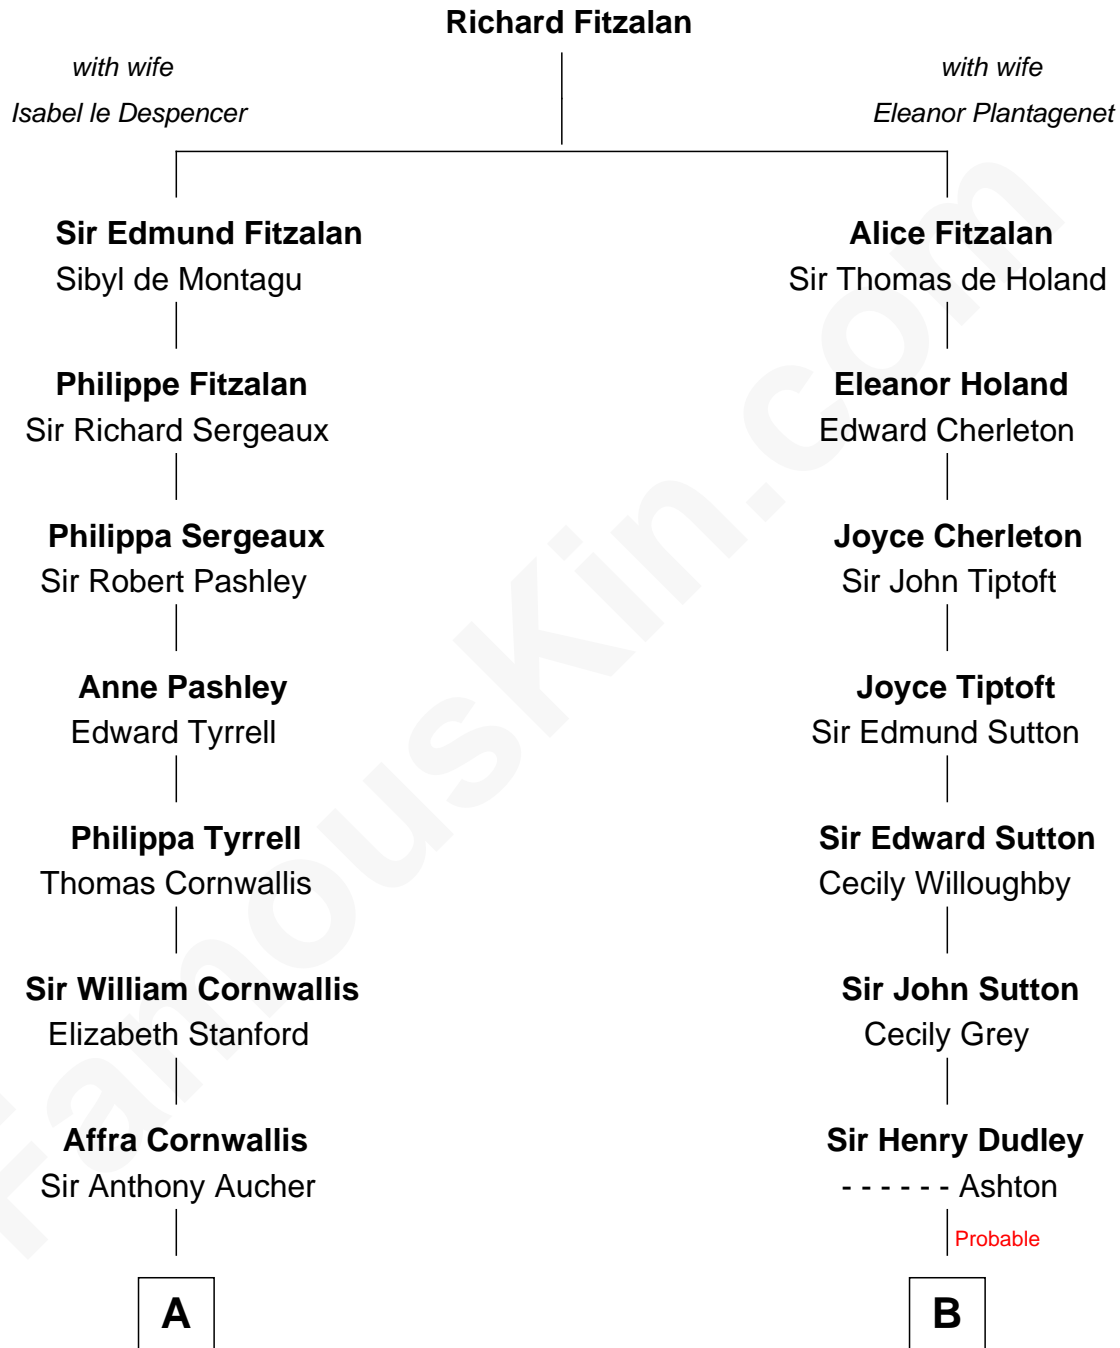

FamousKin.com Relationship Chart of

Harry F. Byrd

50th Governor of Virginia

16th cousin 5 times removed of

William Marsh Rice

Founder of Rice University

C

Eliza Bolling West
Dr. Joel Walker Flood

Col. Henry De La Warr Flood
Mary Elizabeth Trent

Joel Walker Flood
Ella Faulkner

Eleanor Bolling Flood
Richard Evelyn Byrd

Harry F. Byrd
50th Governor of Virginia

FamousKin.com