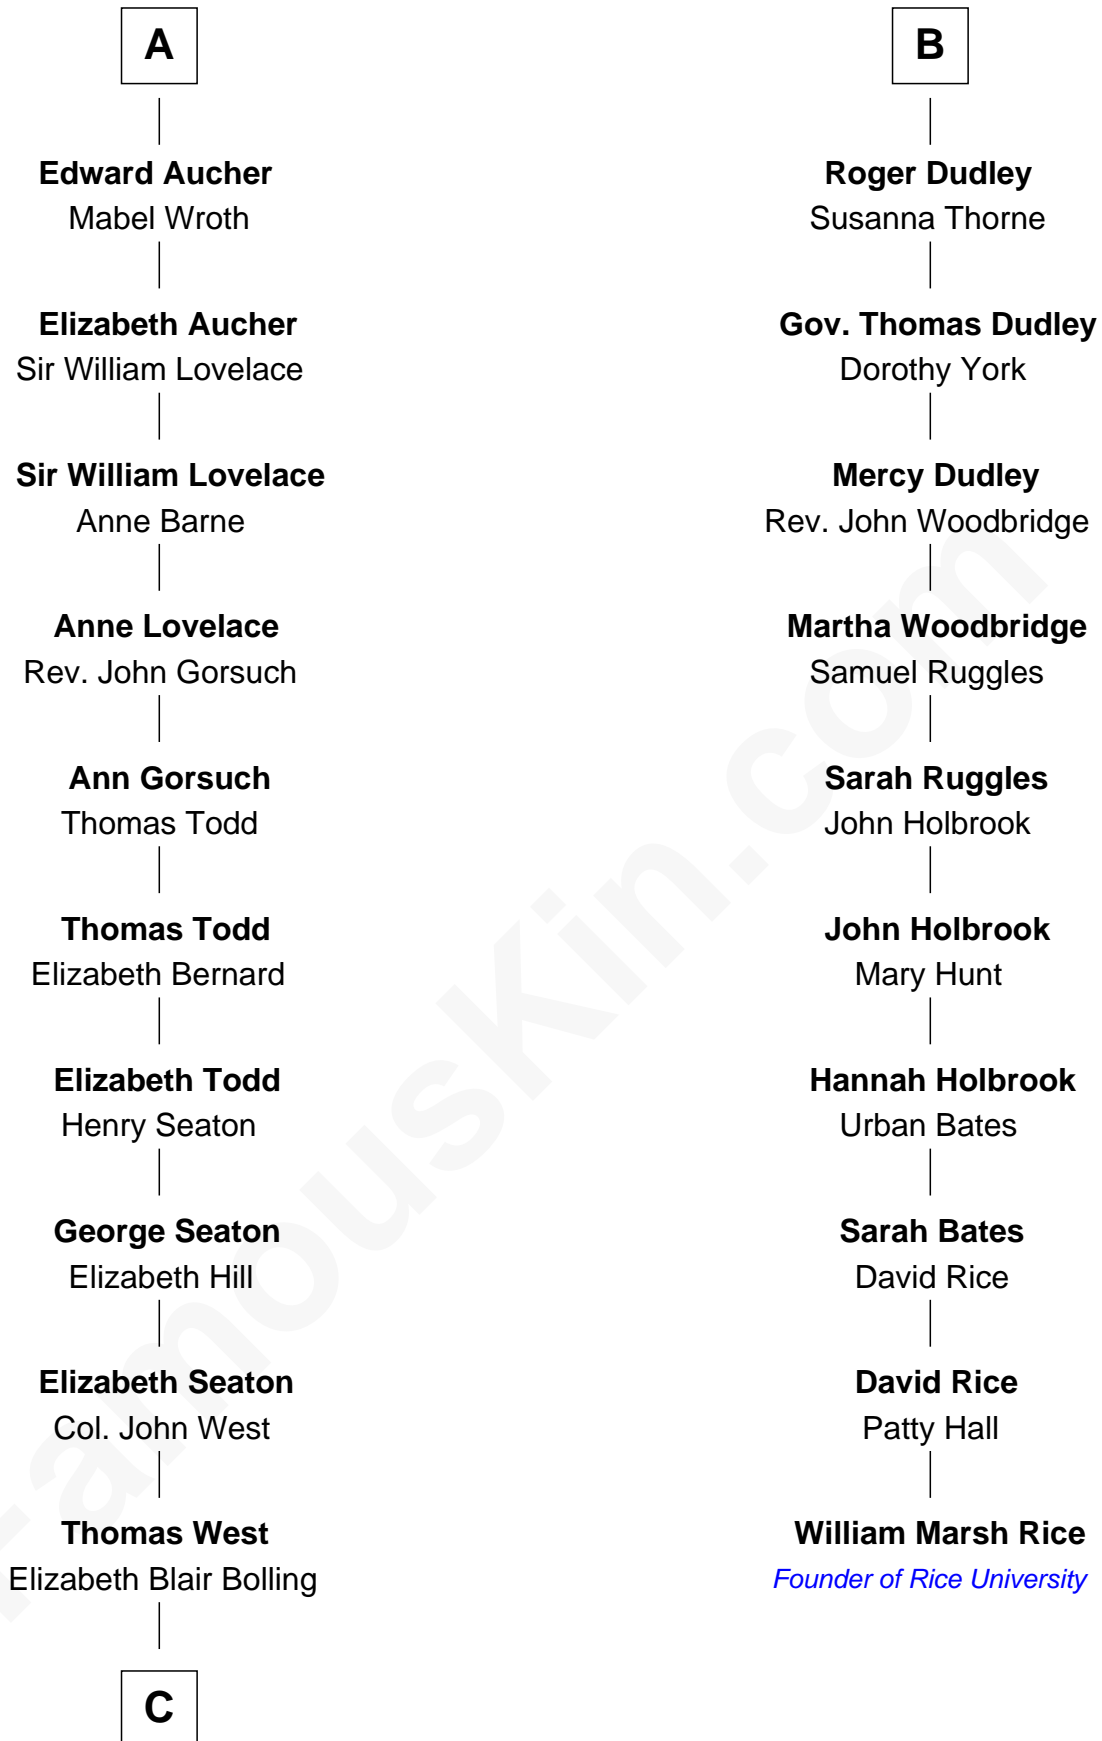

FamousKin.com Relationship Chart of

Harry F. Byrd

50th Governor of Virginia

16th cousin 5 times removed of

William Marsh Rice

Founder of Rice University

C

Eliza Bolling West
Dr. Joel Walker Flood

Col. Henry De La Warr Flood
Mary Elizabeth Trent

Joel Walker Flood
Ella Faulkner

Eleanor Bolling Flood
Richard Evelyn Byrd

Harry F. Byrd
50th Governor of Virginia

FamousKin.com