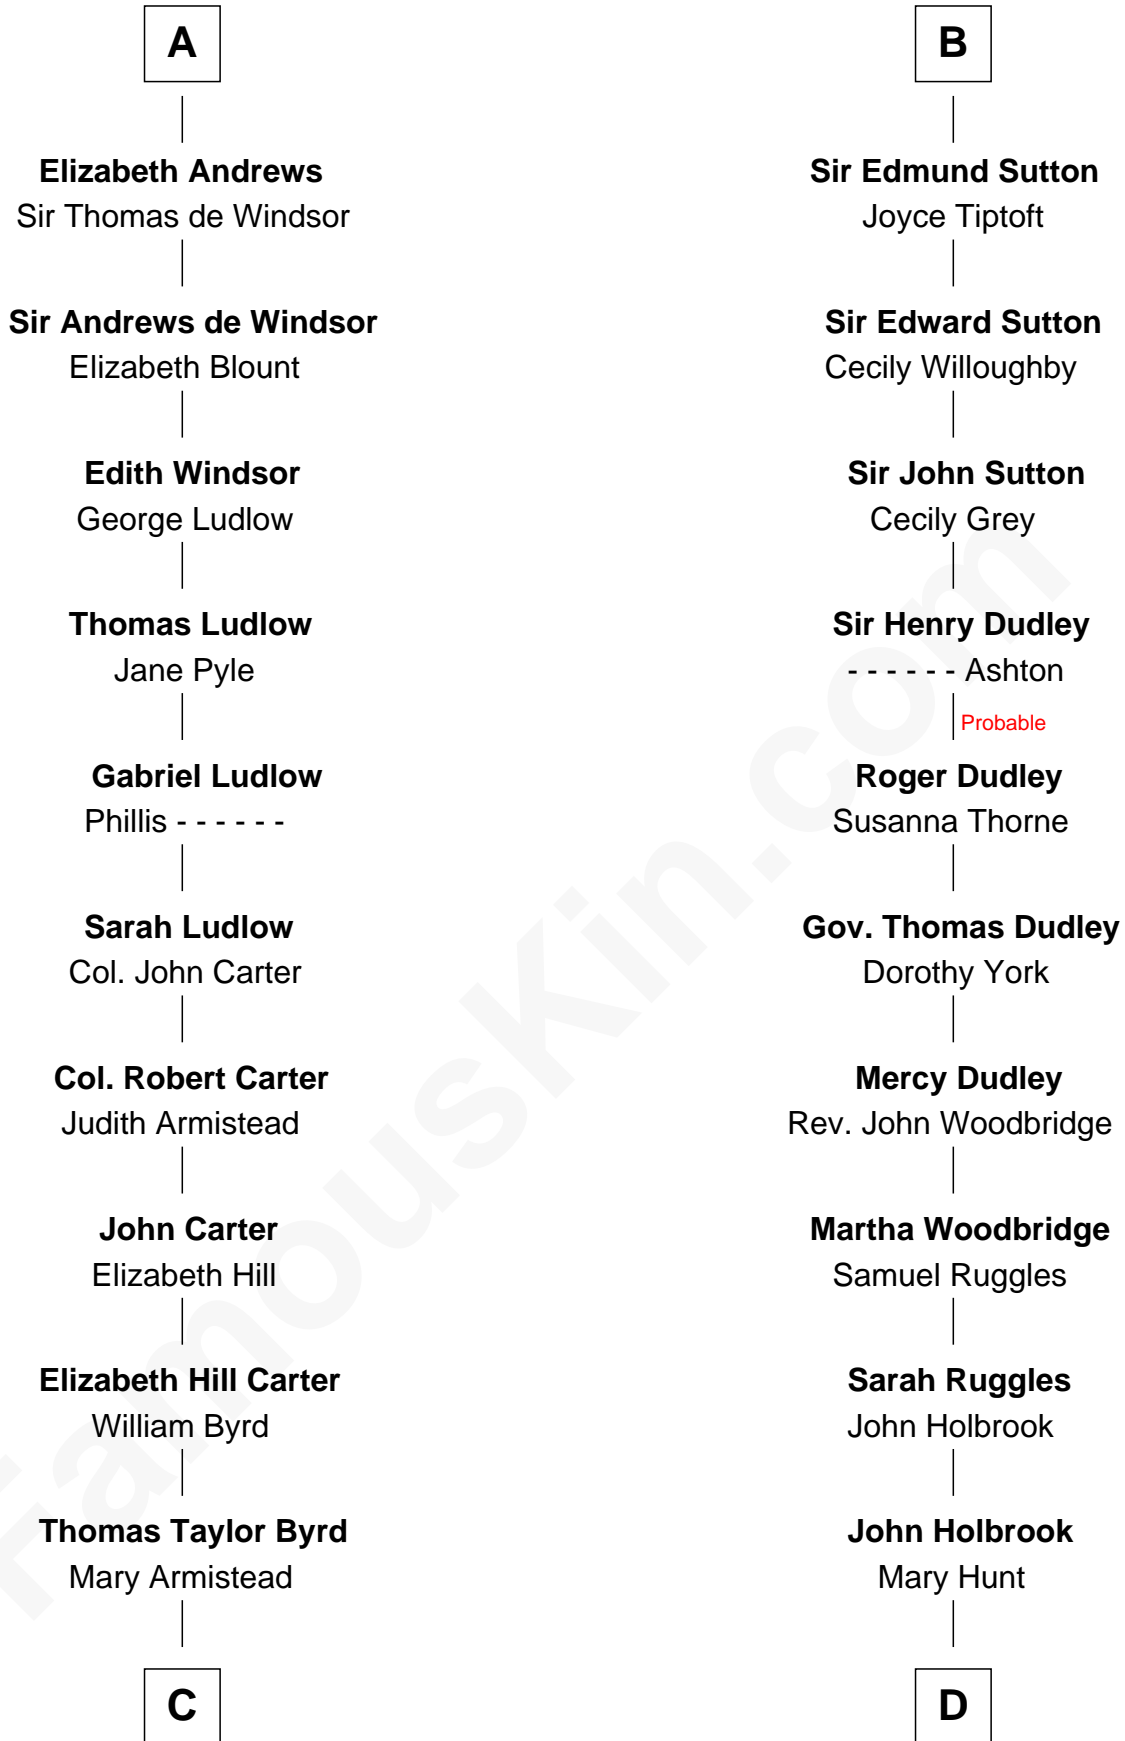

# FamousKin.com Relationship Chart of

**Harry F. Byrd**

*50th Governor of Virginia*

**20th cousin of**

**William Marsh Rice**

*Founder of Rice University*

**Sir Hugh le Despencer**

Aveline Basset

Isabella de Beauchamp

**Sir Philip le Despencer**

Margaret de Goushill

**Sir Philip le Despencer**

Joan de Cobham

**Sir Philip le Despencer**

Elizabeth - - - - -

**Alice le Despenser**

Sir John Sutton

**Sir John Sutton**

Constance Blount

**Sir John Sutton**

Elizabeth Berkeley

**B**

**C**

**Richard Evelyn Byrd**

**David Rice**  
Patty Hall

**William Marsh Rice**  
*Founder of Rice University*

FamousKin.com