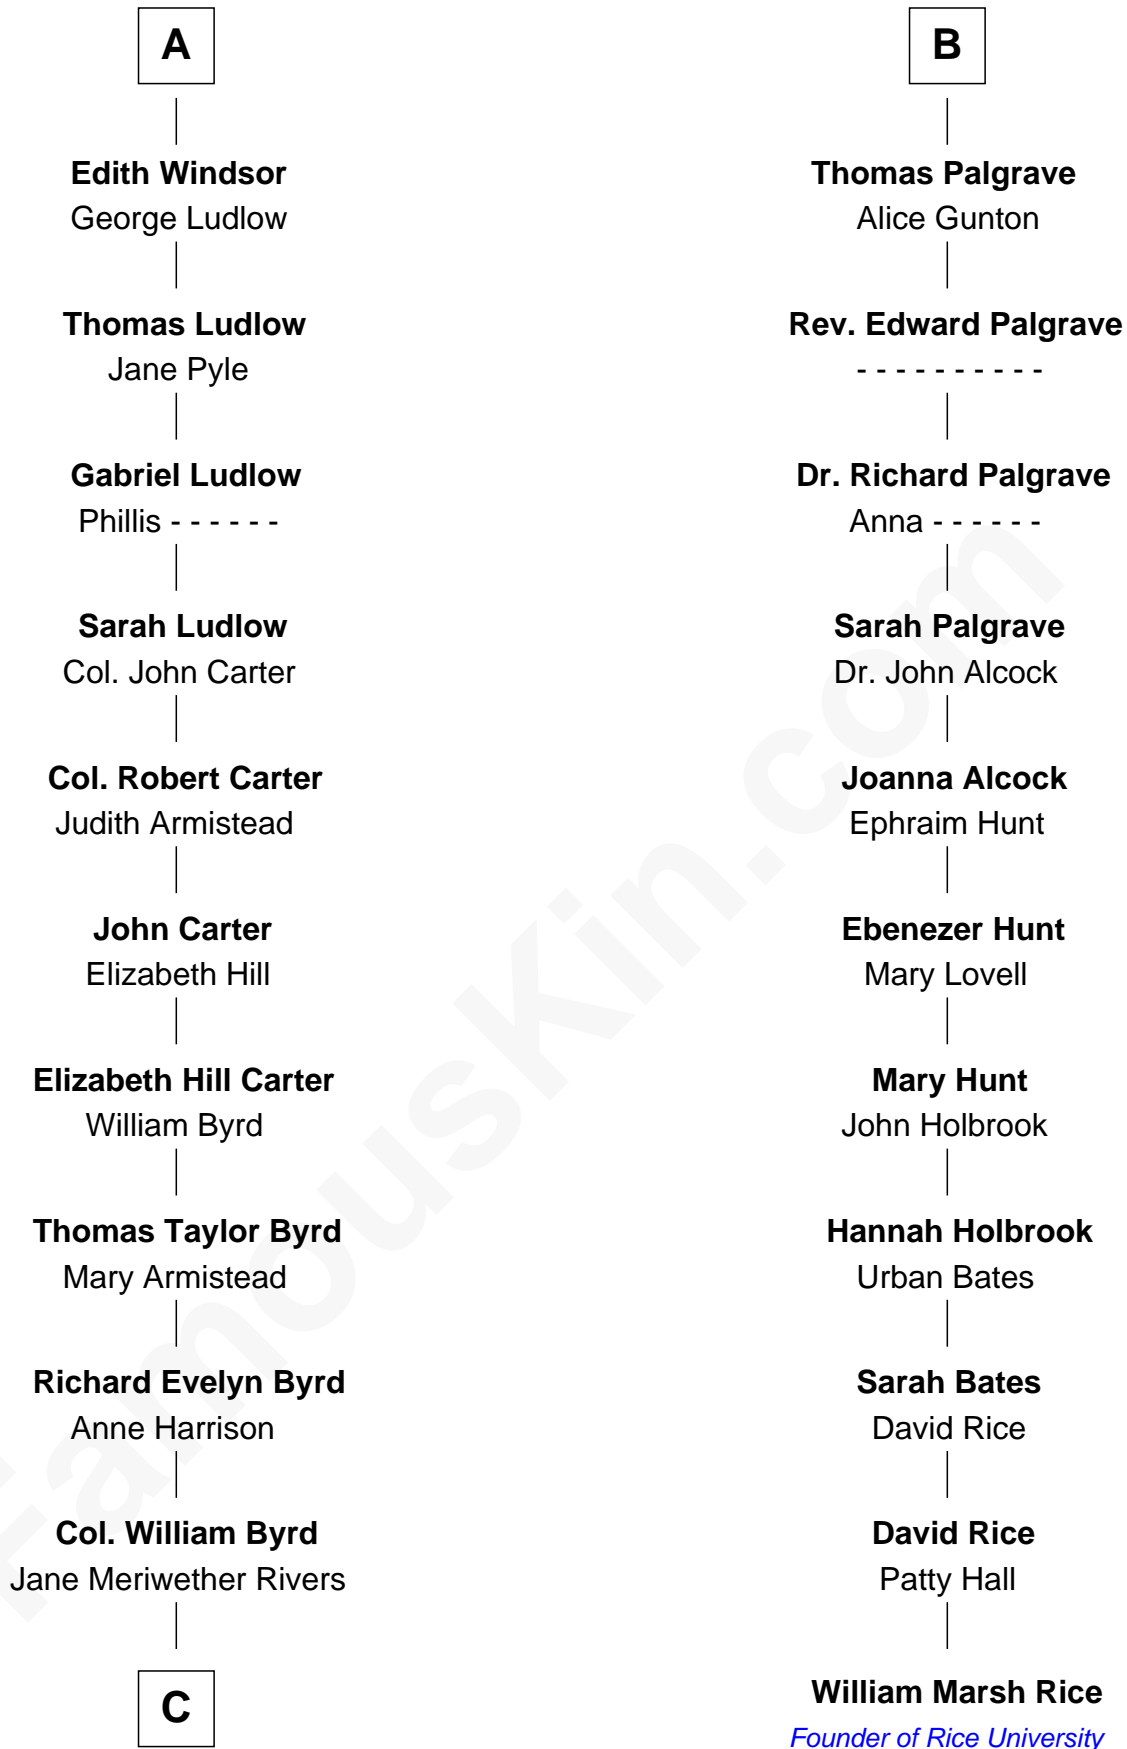

# FamousKin.com Relationship Chart of

**Harry F. Byrd**

*50th Governor of Virginia*

17th cousin 1 time removed of

**William Marsh Rice**

*Founder of Rice University*

**Humphrey de Bohun**

Elizabeth Plantagenet

**C**

Richard Evelyn Byrd

Eleanor Bolling Flood

Harry F. Byrd

*50th Governor of Virginia*

FamousKin.com